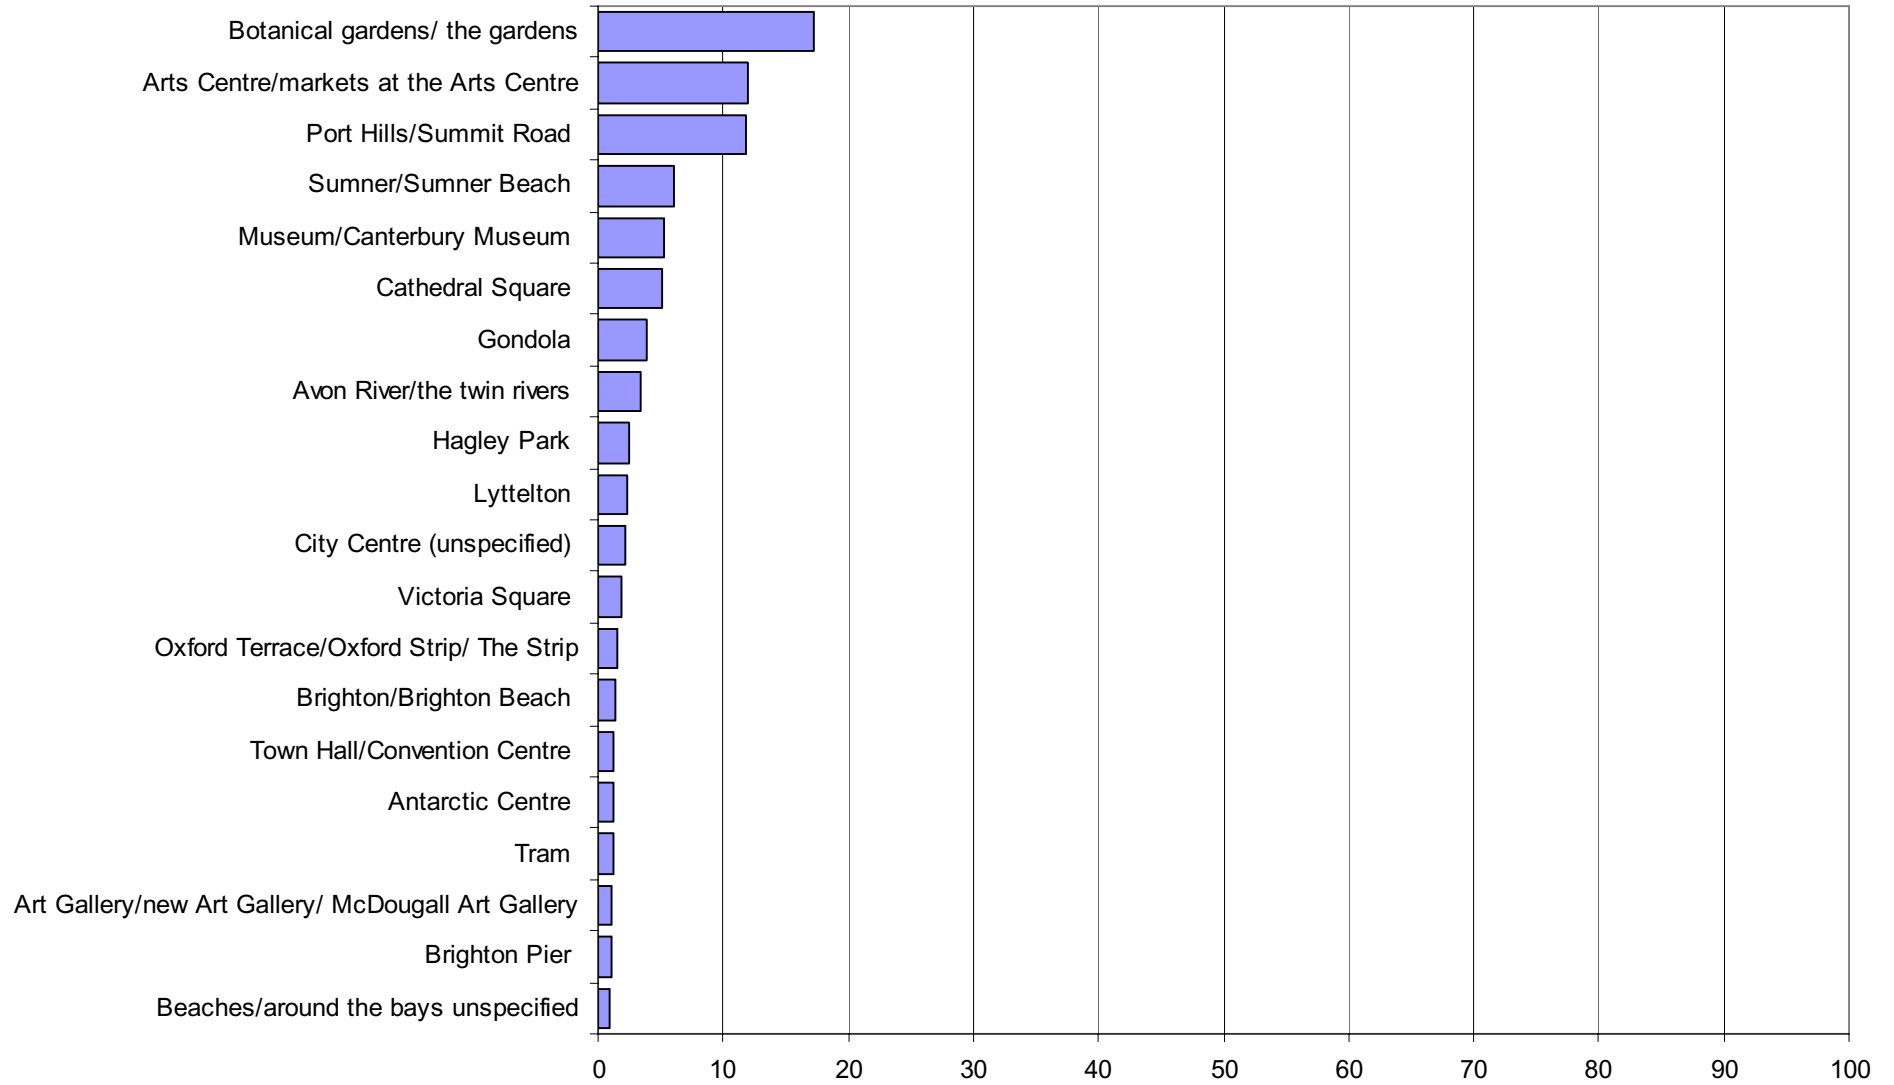

Has respondent ...

Looked after native wildlife

Member of an Environmental Organisation

Where would you take visitors to Christchurch at its best?

Satisfaction with Range of Things to do in the City Centre