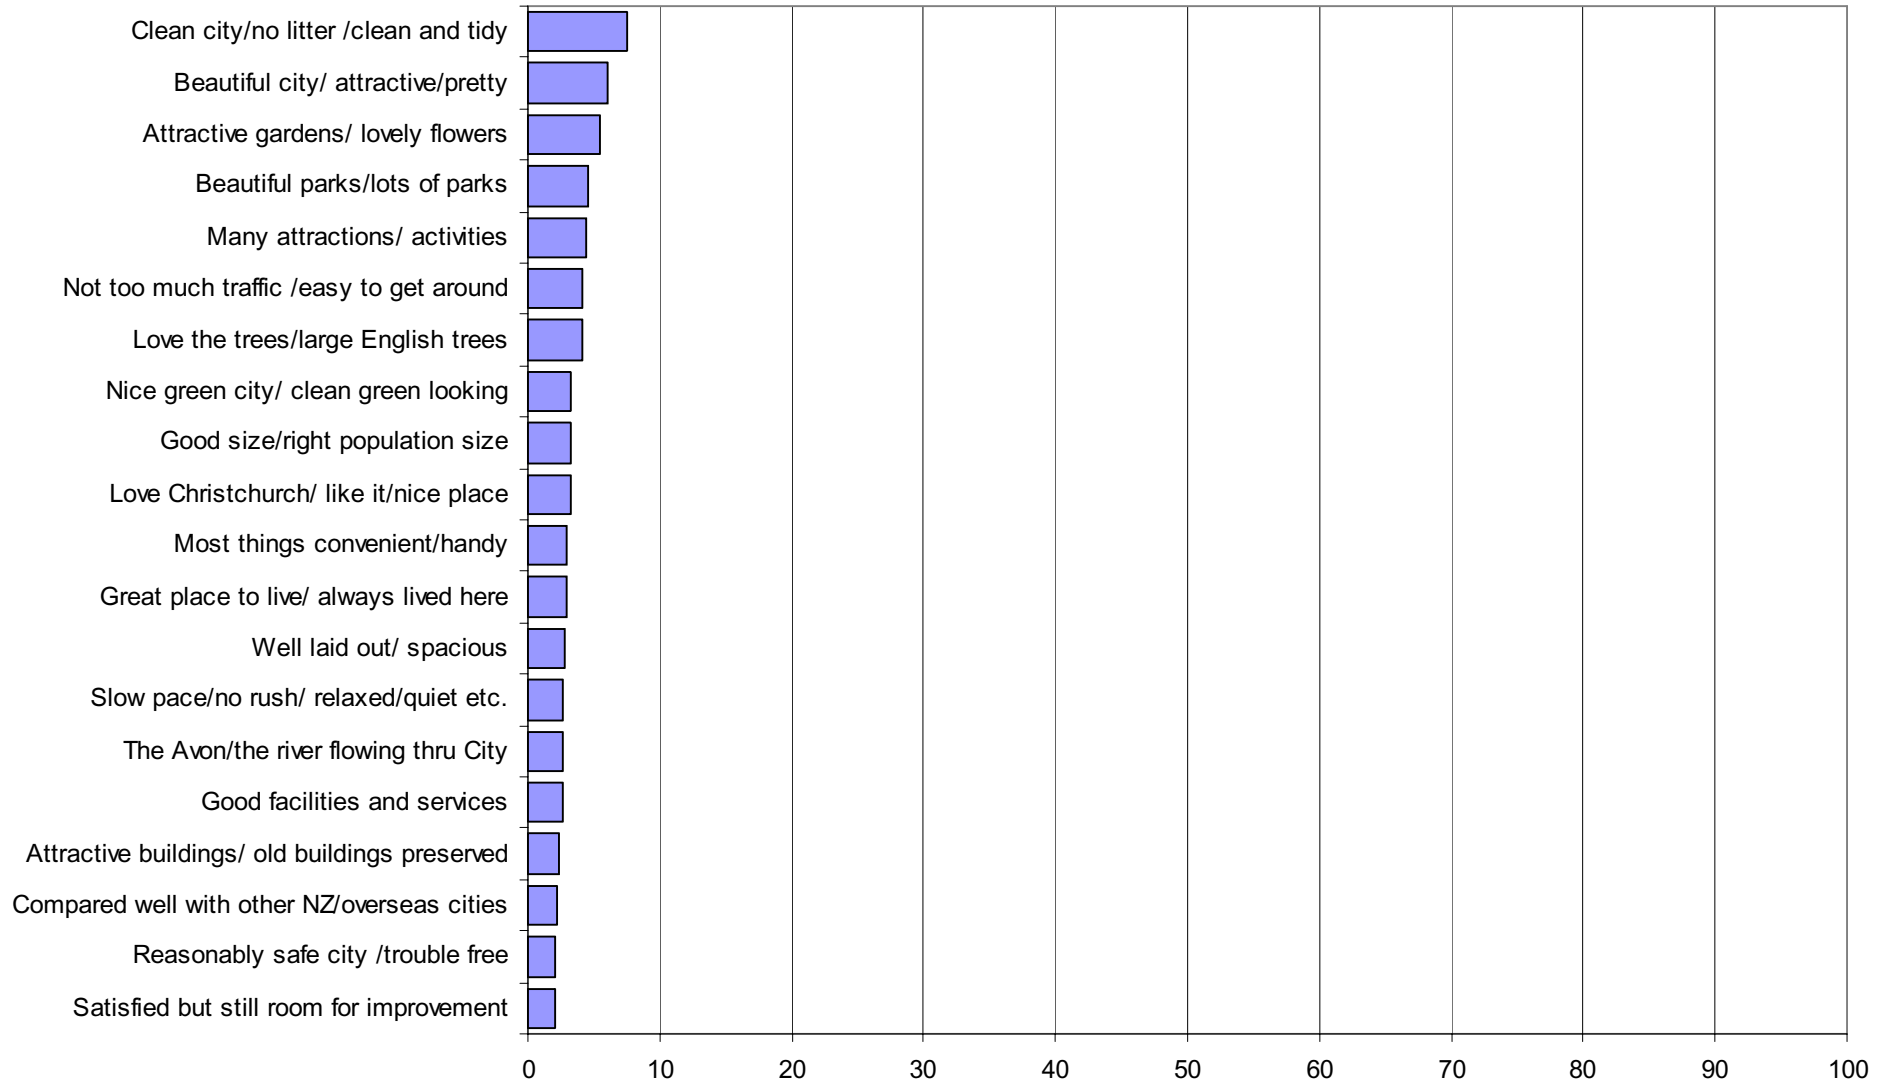

Annual Residents Survey

2003 Selected Results

Overall Satisfaction with Christchurch

Satisfied with the Way the City Looks and Feels

Reasons for satisfaction with Christchurch

What are the best things the Council has done...