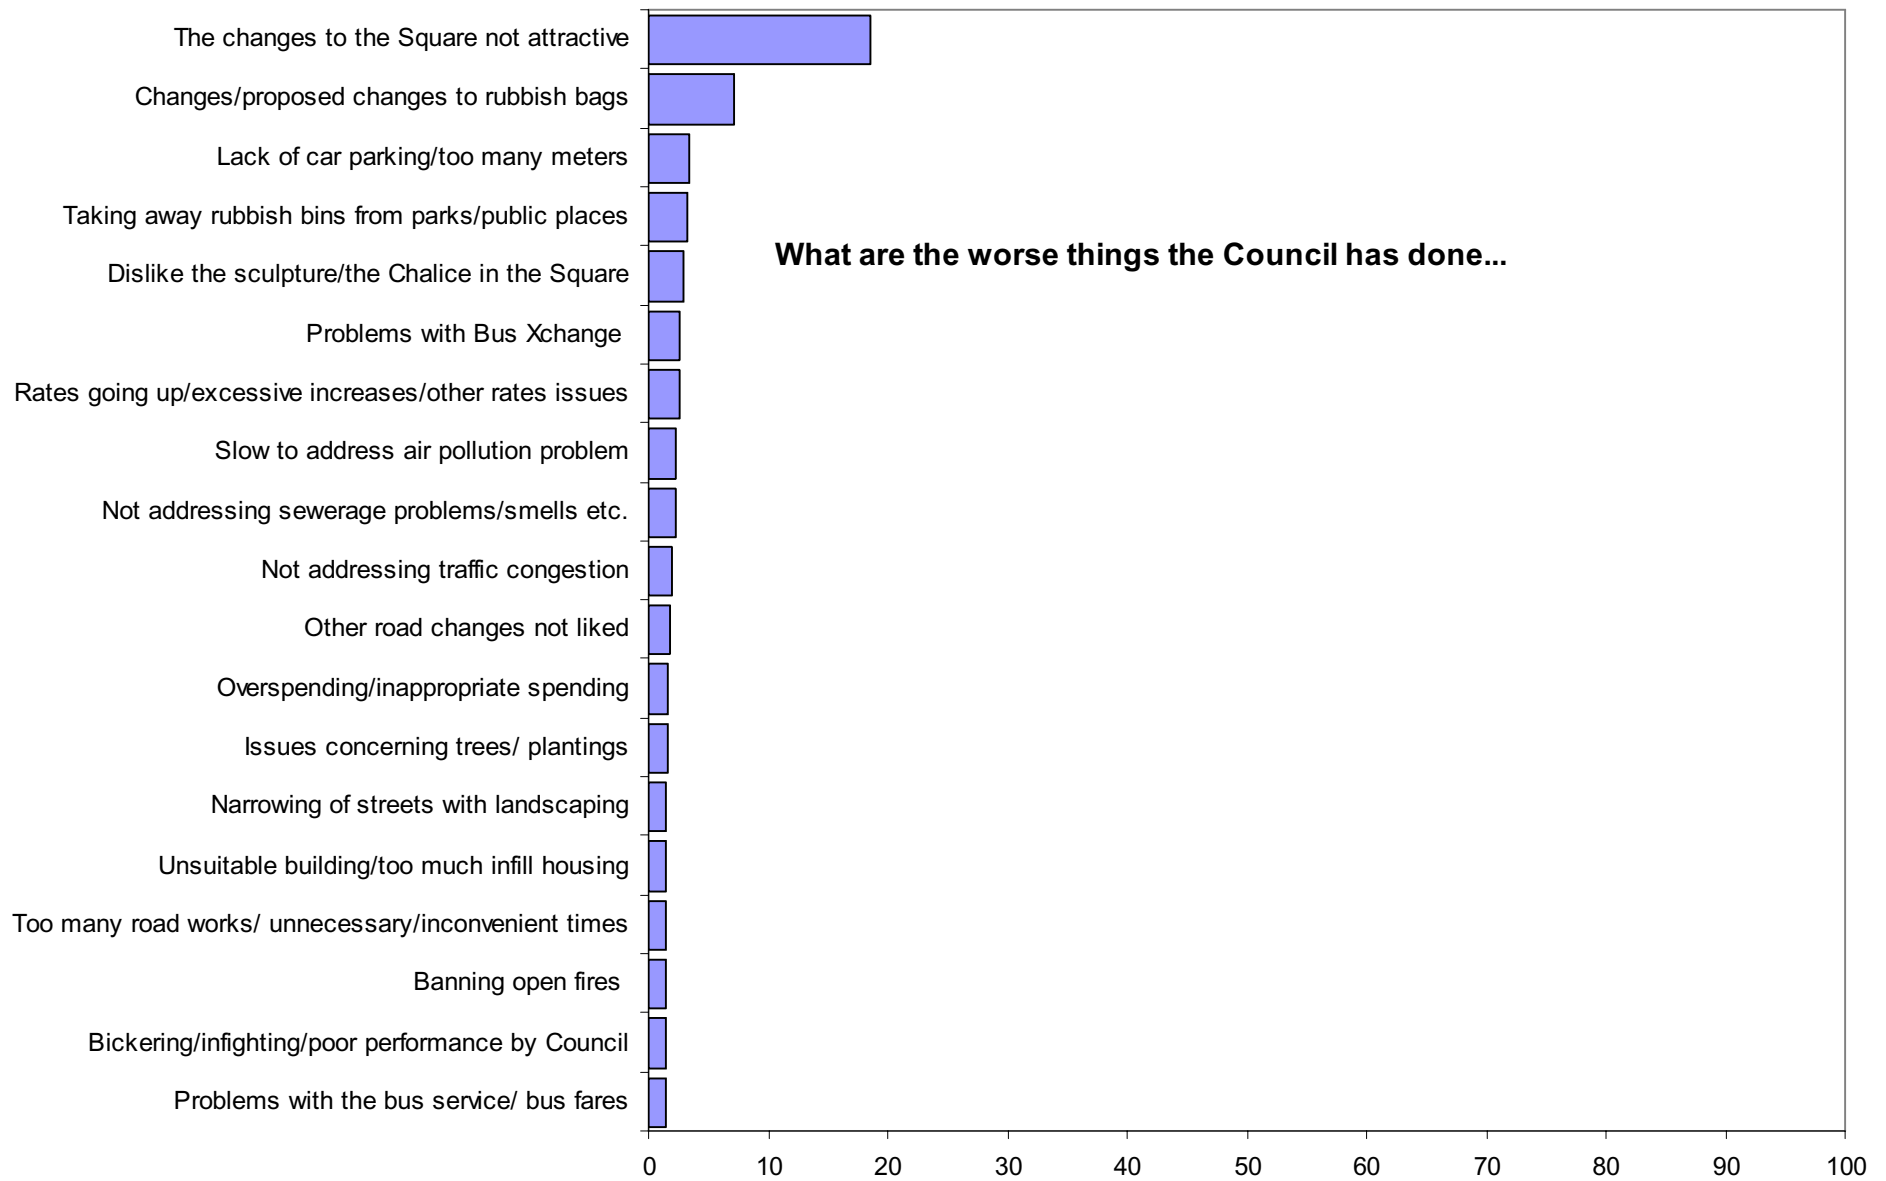

What are the worse things the Council has done...