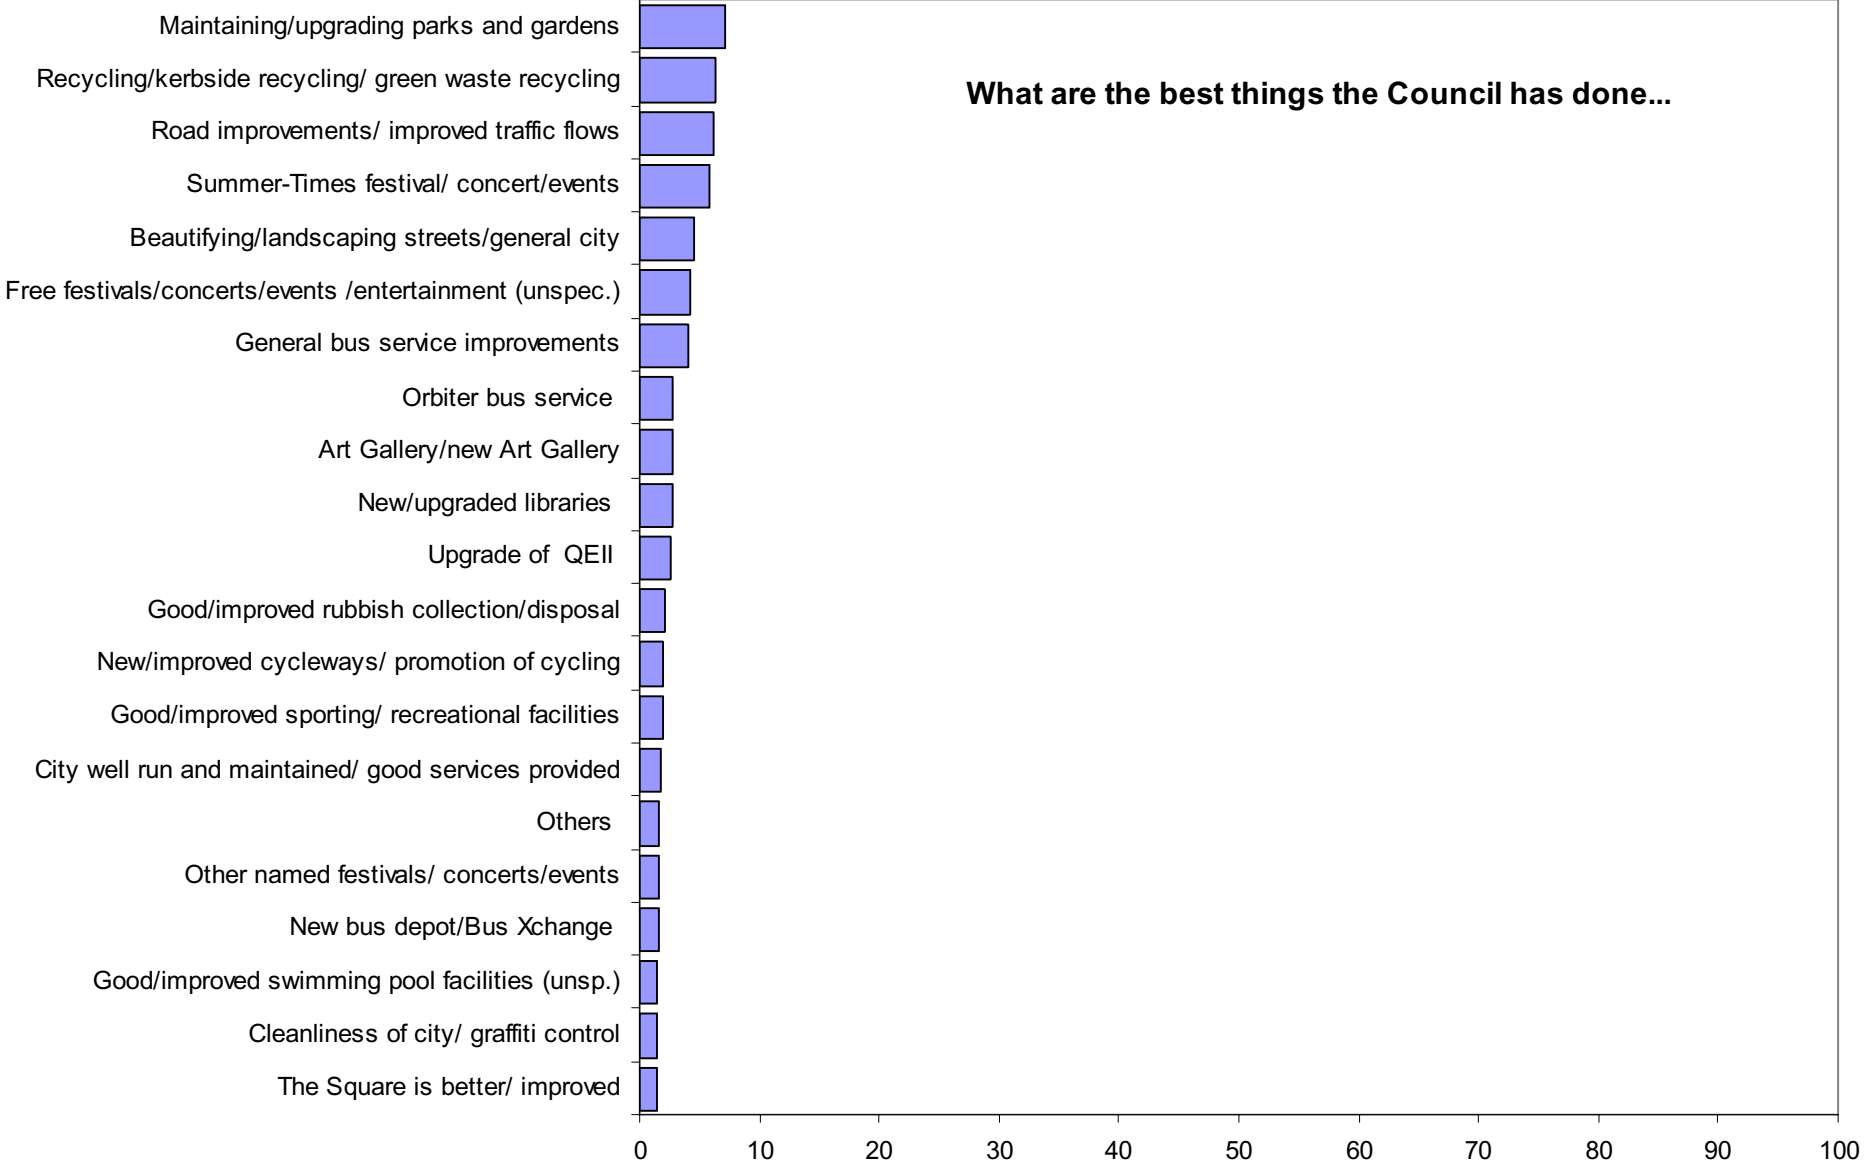

Annual Residents Survey

2003 Selected Results

Overall Satisfaction with Christchurch

Satisfied with the Way the City Looks and Feels

Reasons for satisfaction with Christchurch

What are the best things the Council has done...

What are the worse things the Council has done...

What should the Council be doing...

What service is most important?

What additional services should the Council provide?

What should the Council stop providing