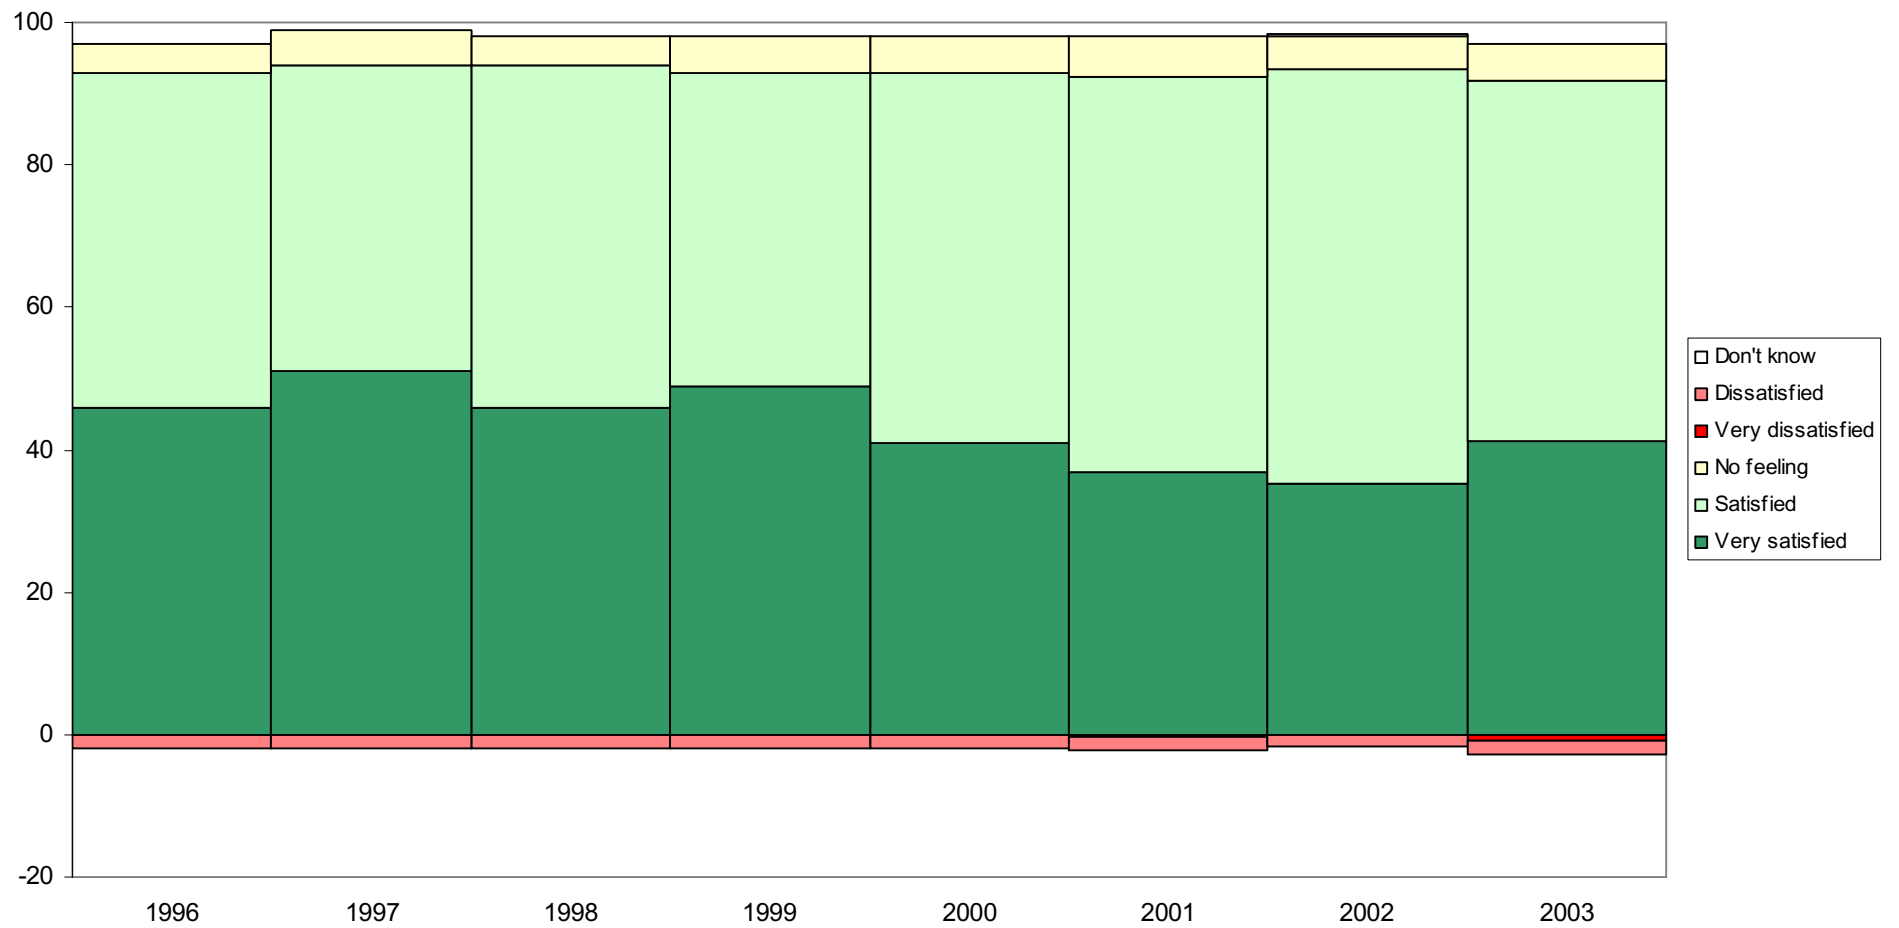

Annual Residents Survey

2003 Selected Results

Overall Satisfaction with Christchurch

Satisfied with the Way the City Looks and Feels

Reasons for satisfaction with Christchurch

What are the best things the Council has done...