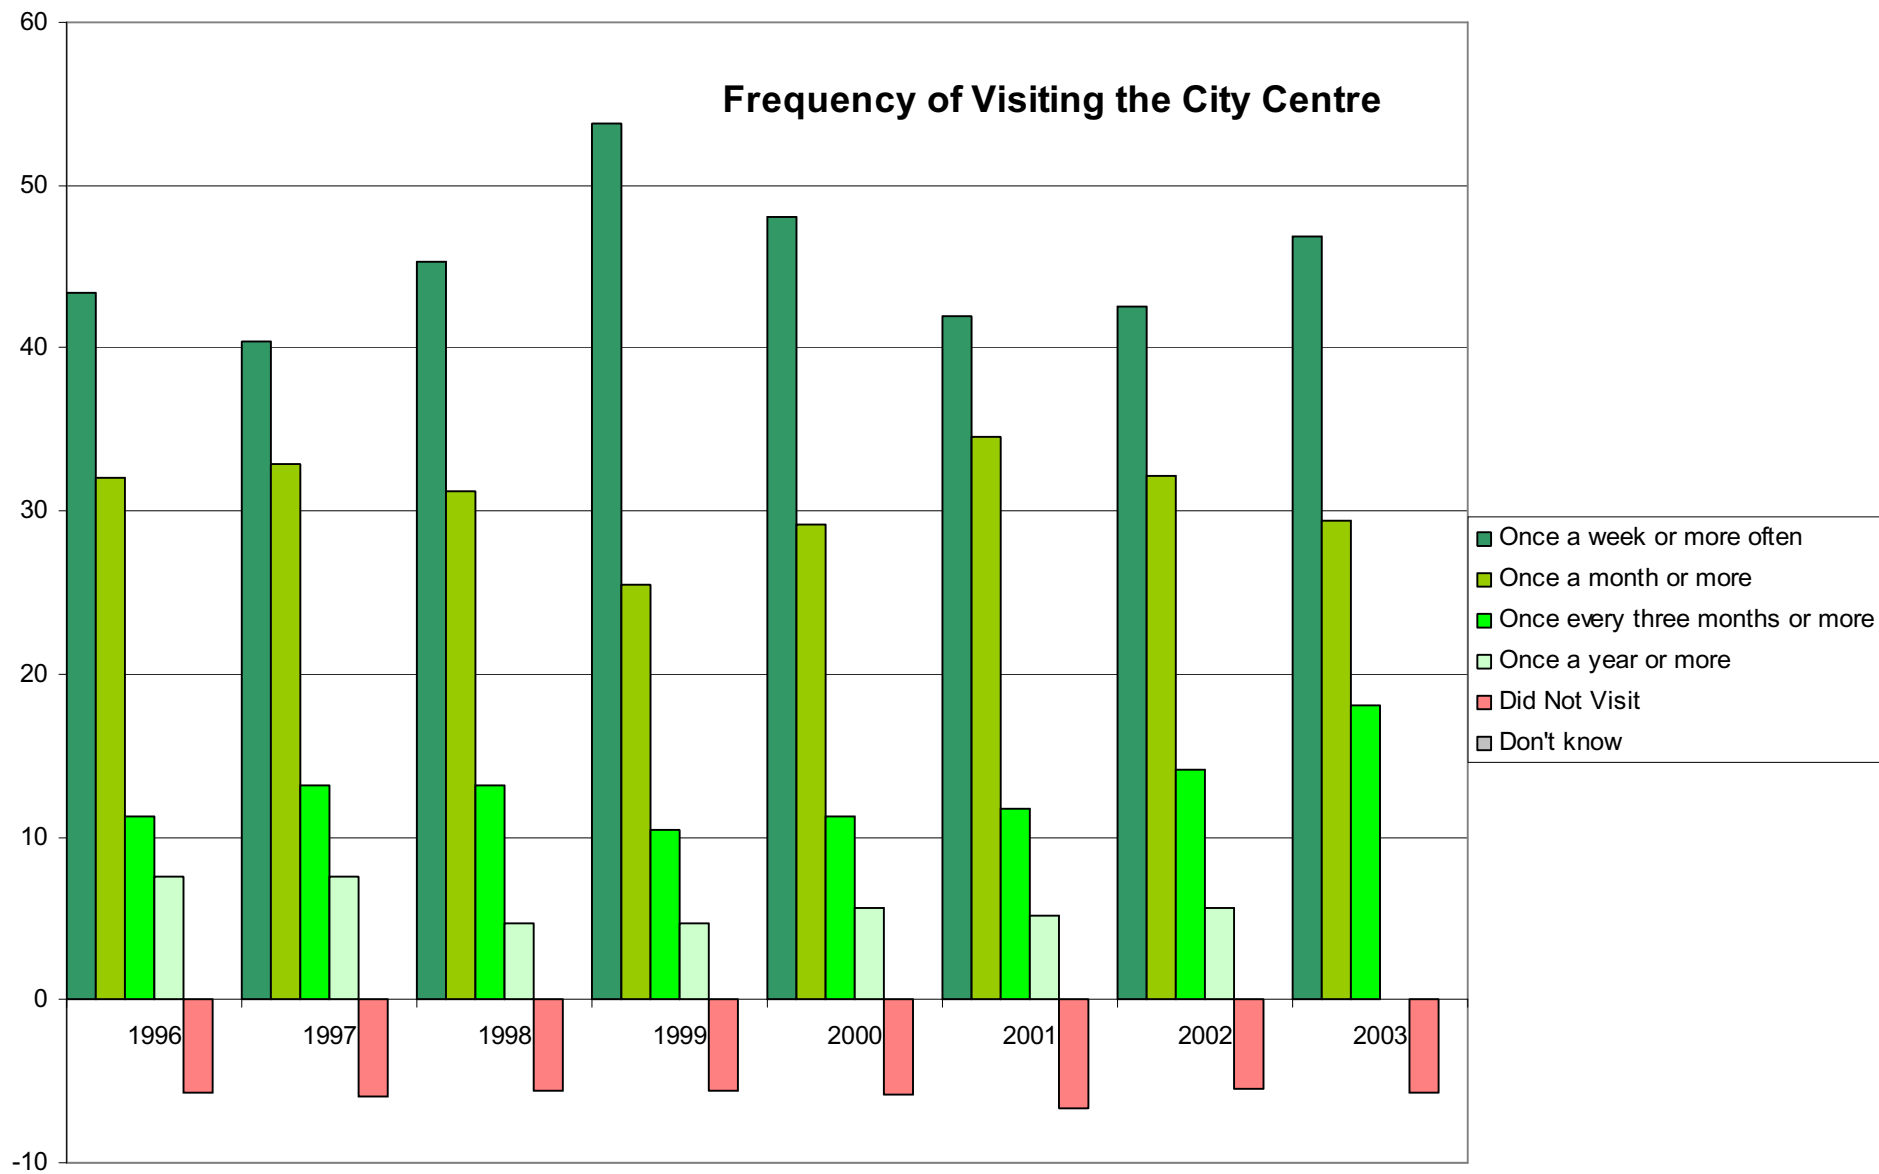

Has respondent ...

Looked after native wildlife

Member of an Environmental Organisation

Where would you take visitors to Christchurch at its best?

Satisfaction with Range of Things to do in the City Centre