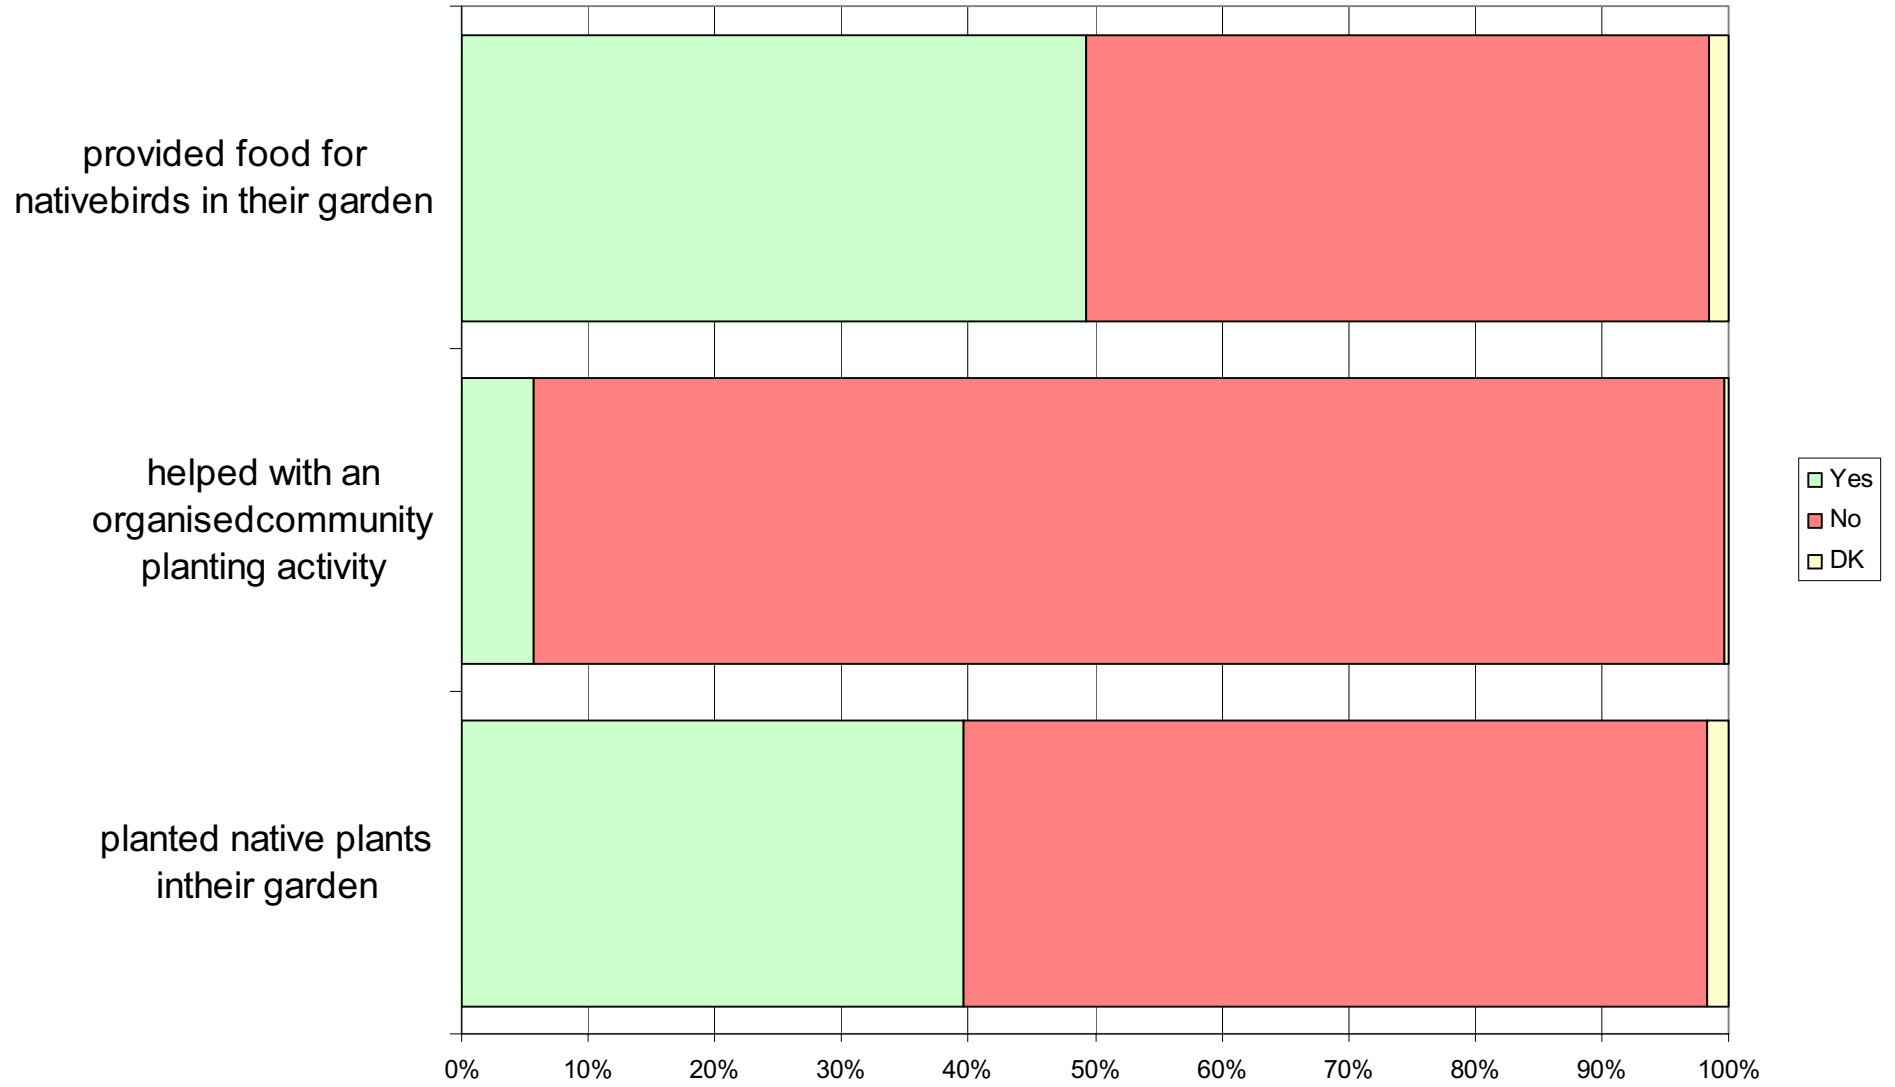

Has respondent visited...

Preferred Plantings for Existing Parks

- Introduce a few native plants but keep English style
- Replace some of English style planting with native plants
- Retain the English garden style plantings
- Replace most of English style planting with native plants
- DK/no opinion

Has respondent ...

Looked after native wildlife

Member of an Environmental Organisation

Where would you take visitors to Christchurch at its best?

Satisfaction with Range of Things to do in the City Centre