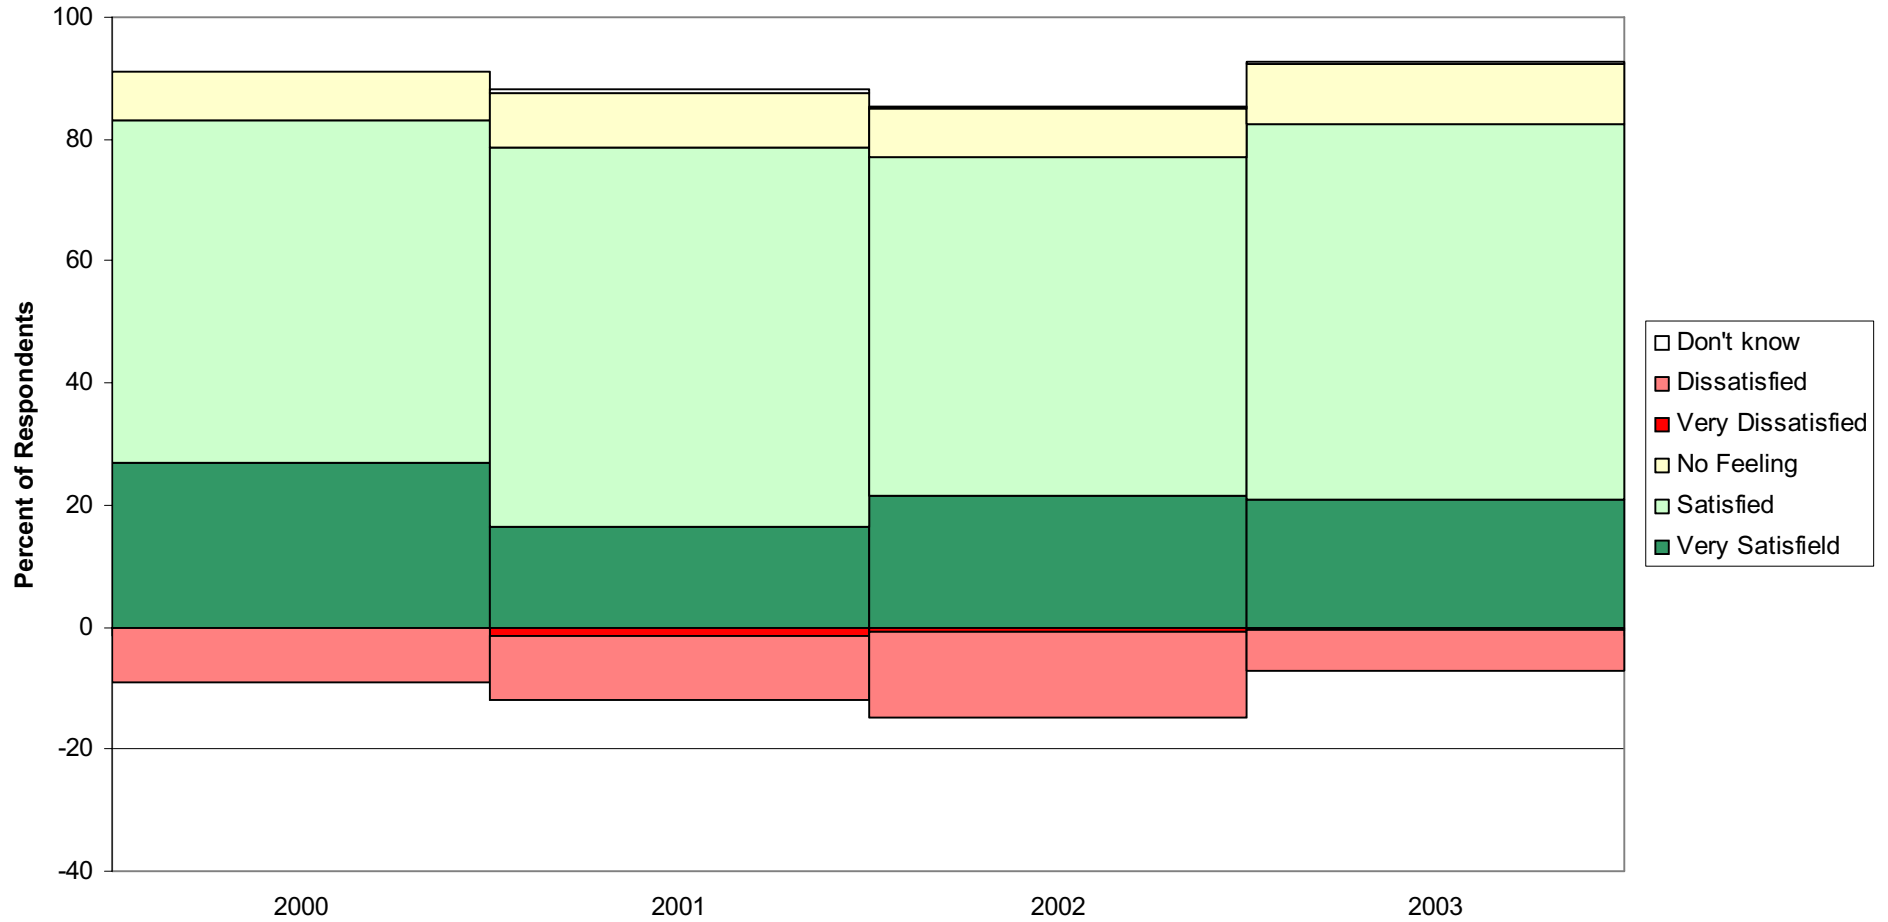

Annual Residents Survey

2003 Selected Results

Overall Satisfaction with Christchurch

Satisfied with the Way the City Looks and Feels

Reasons for satisfaction with Christchurch

What are the best things the Council has done...