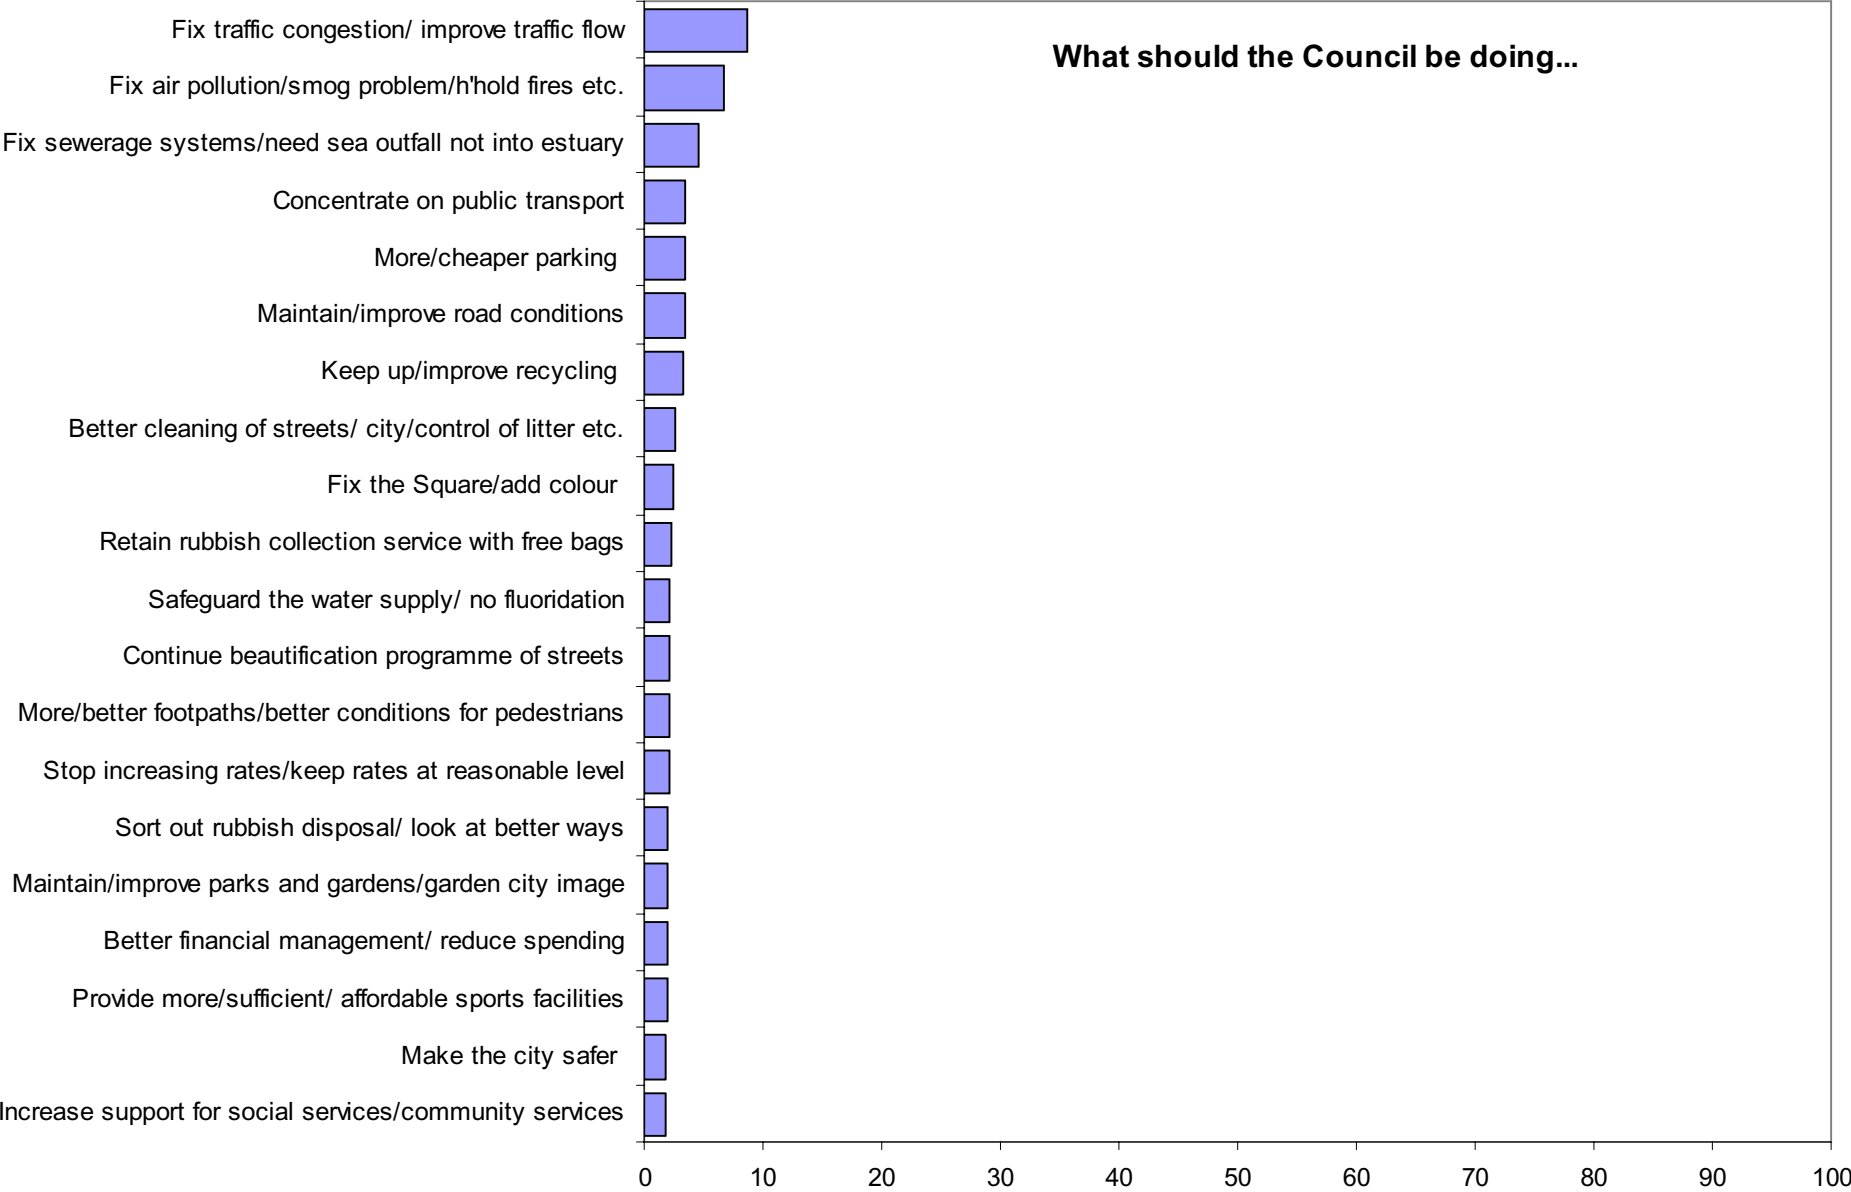

Annual Residents Survey

2003 Selected Results

Overall Satisfaction with Christchurch

Satisfied with the Way the City Looks and Feels

Reasons for satisfaction with Christchurch

What are the best things the Council has done...

What are the worse things the Council has done...

What should the Council be doing...

What service is most important?

What additional services should the Council provide?

What should the Council stop providing