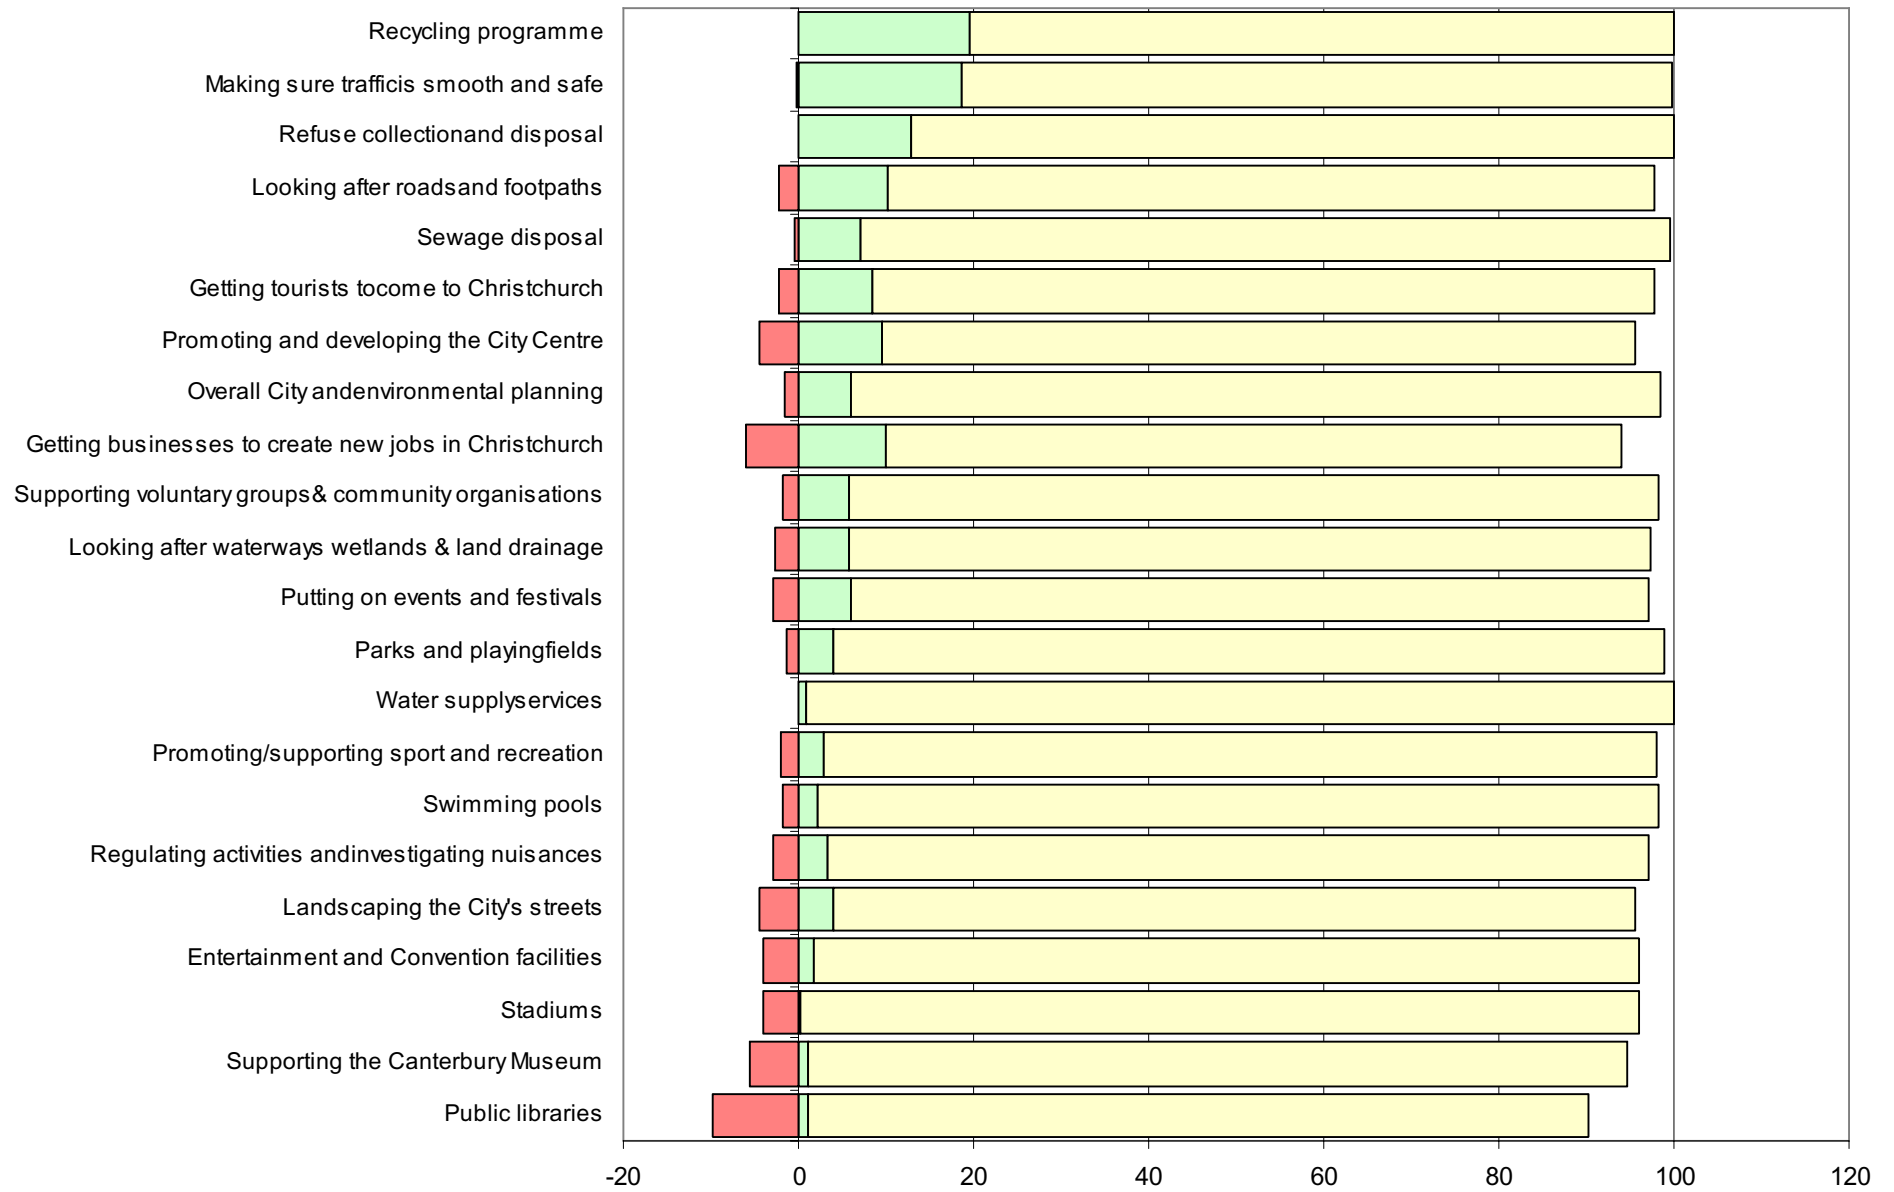

Has respondent ...

Looked after native wildlife

Member of an Environmental Organisation

Where would you take visitors to Christchurch at its best?

Satisfaction with Range of Things to do in the City Centre

Do to make the city centre better

Looking After Roads and Footpaths

Looking after Roads and Footpaths

Making Sure Traffic Moves Smoothly and Safely

Making Sure Traffic Moves Smoothly and Safely

Overall City and Environmental Planning