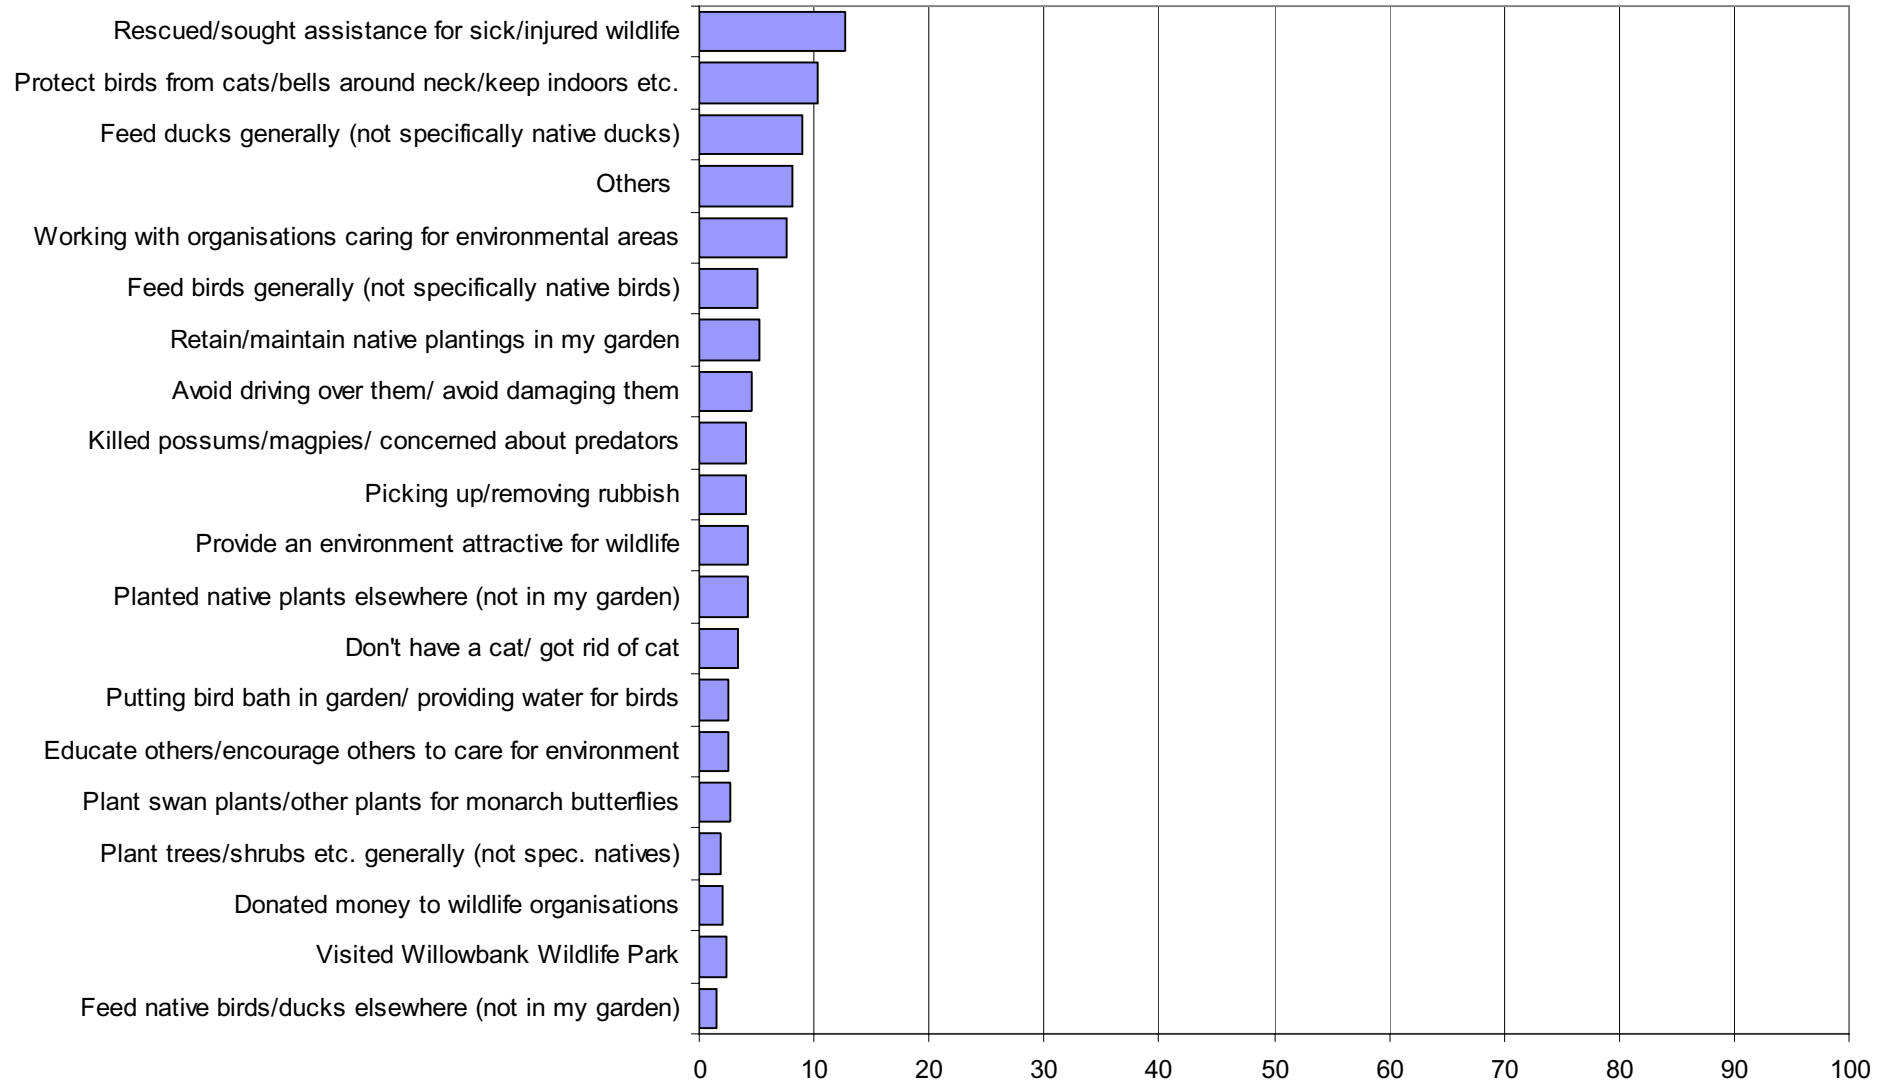

Has respondent visited...

Preferred Plantings for Existing Parks

- Introduce a few native plants but keep English style
- Replace some of English style planting with native plants
- Retain the English garden style plantings
- Replace most of English style planting with native plants
- DK/no opinion

Has respondent ...

Looked after native wildlife

Member of an Environmental Organisation

Where would you take visitors to Christchurch at its best?

Satisfaction with Range of Things to do in the City Centre