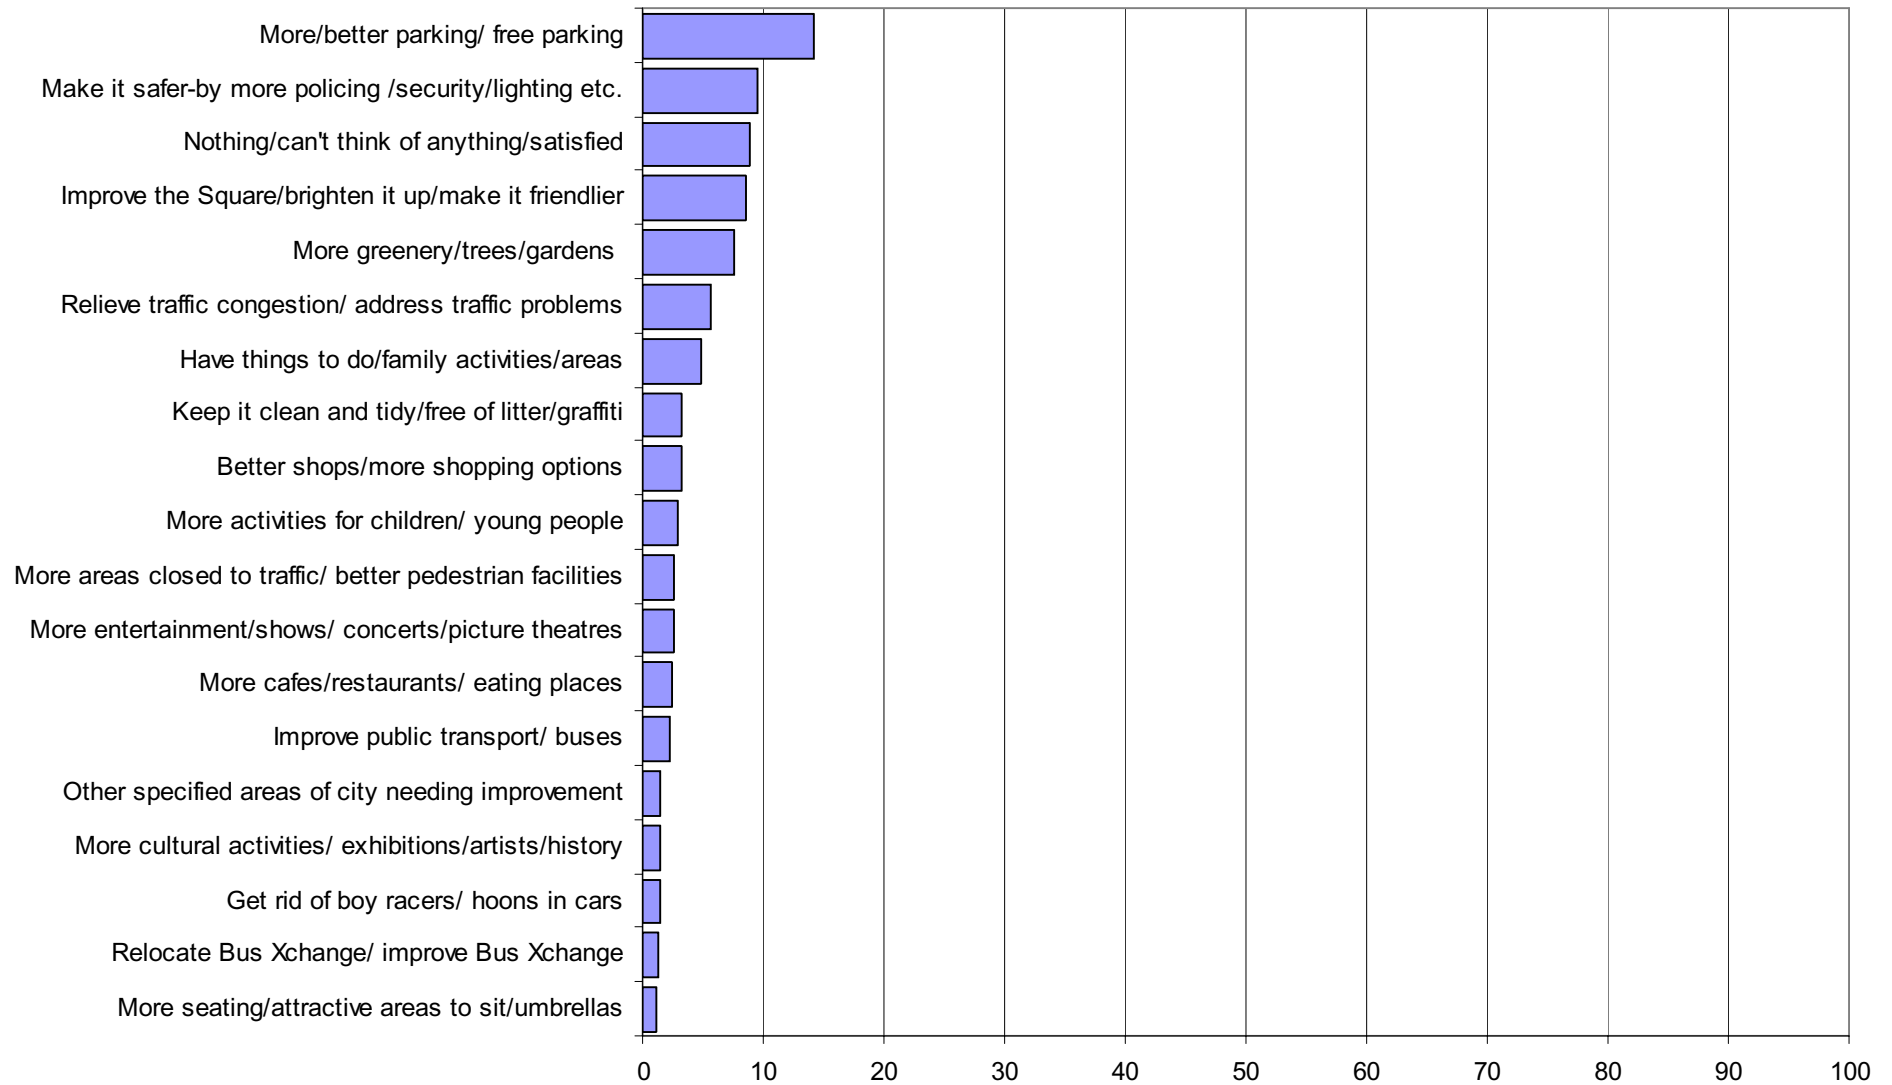

Do to make the city centre better