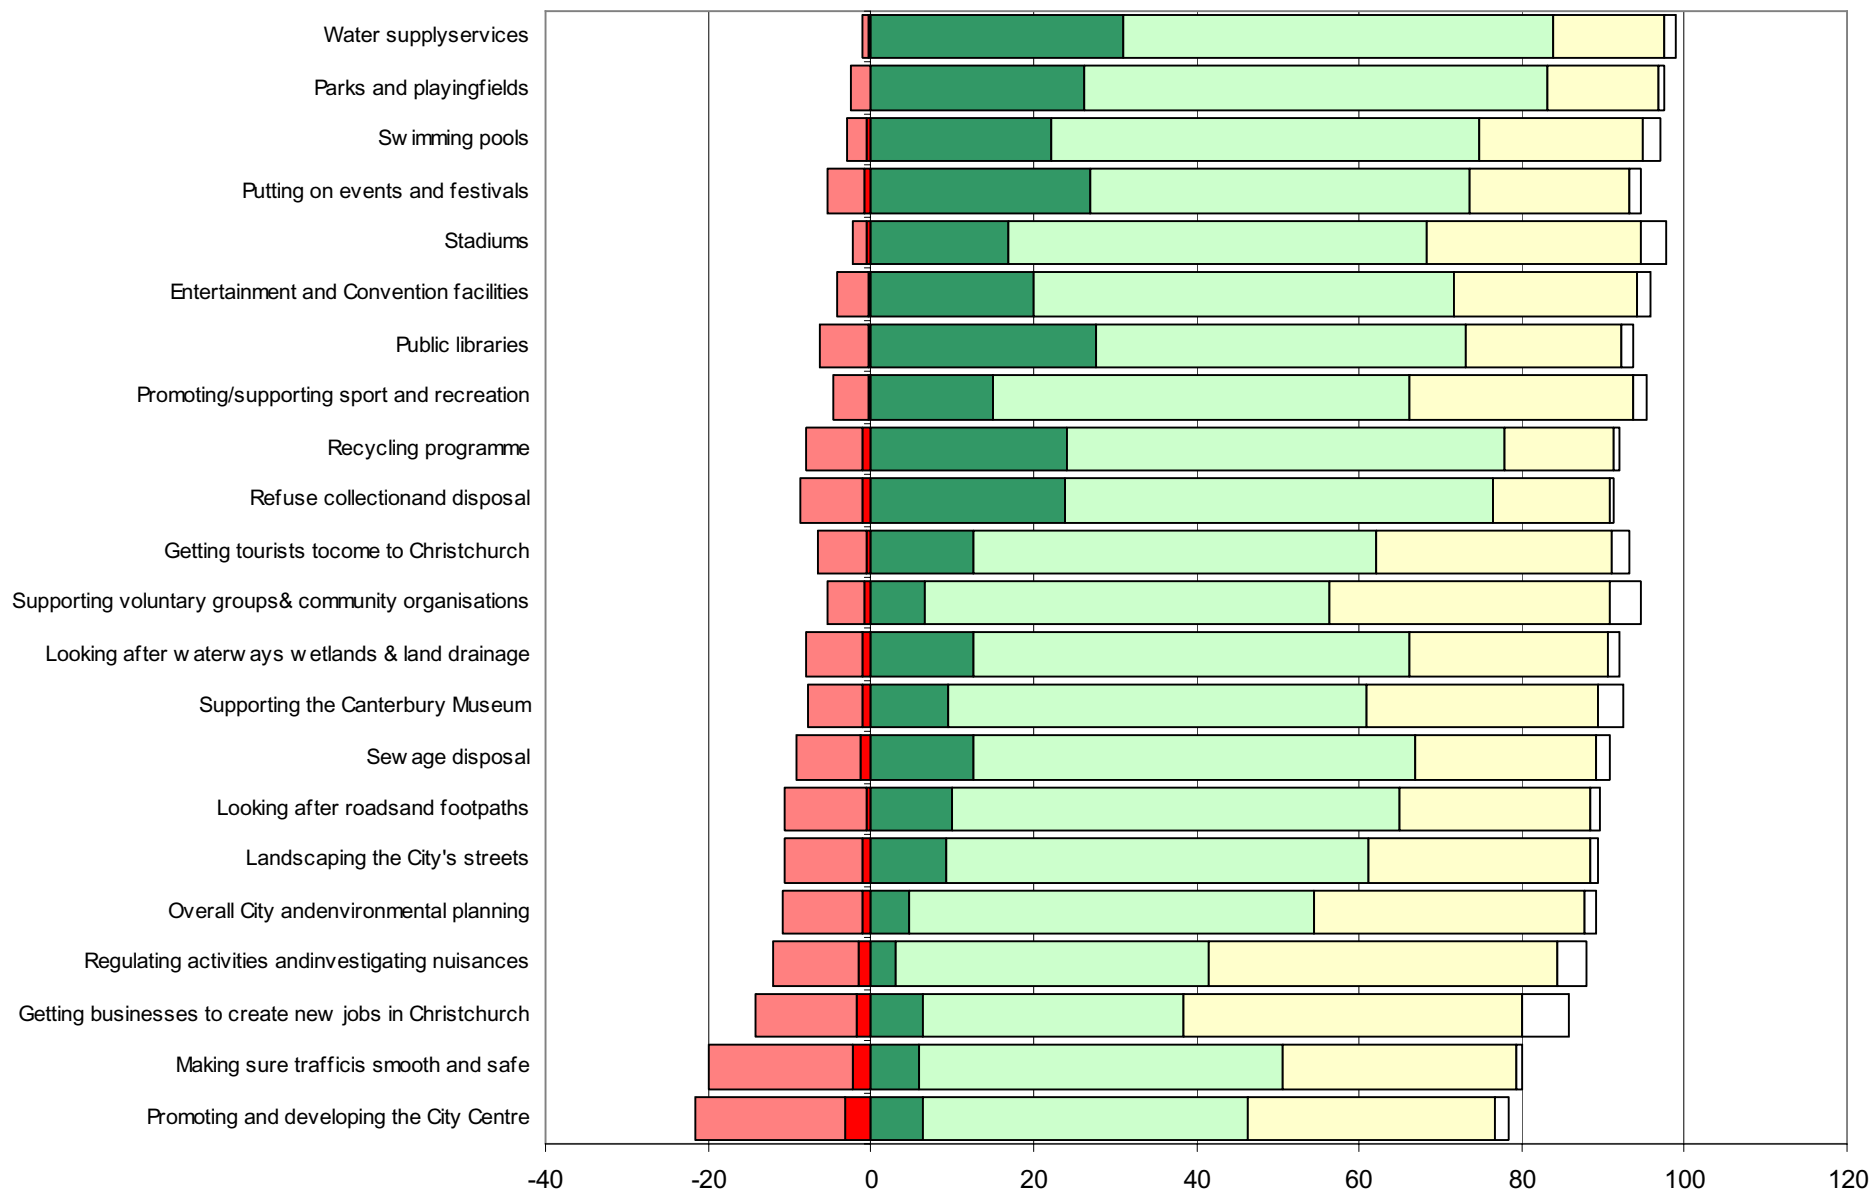

Has respondent ...

Looked after native wildlife

Member of an Environmental Organisation

Where would you take visitors to Christchurch at its best?

Satisfaction with Range of Things to do in the City Centre

Do to make the city centre better

Looking After Roads and Footpaths

Looking after Roads and Footpaths

Making Sure Traffic Moves Smoothly and Safely

Making Sure Traffic Moves Smoothly and Safely

Overall City and Environmental Planning