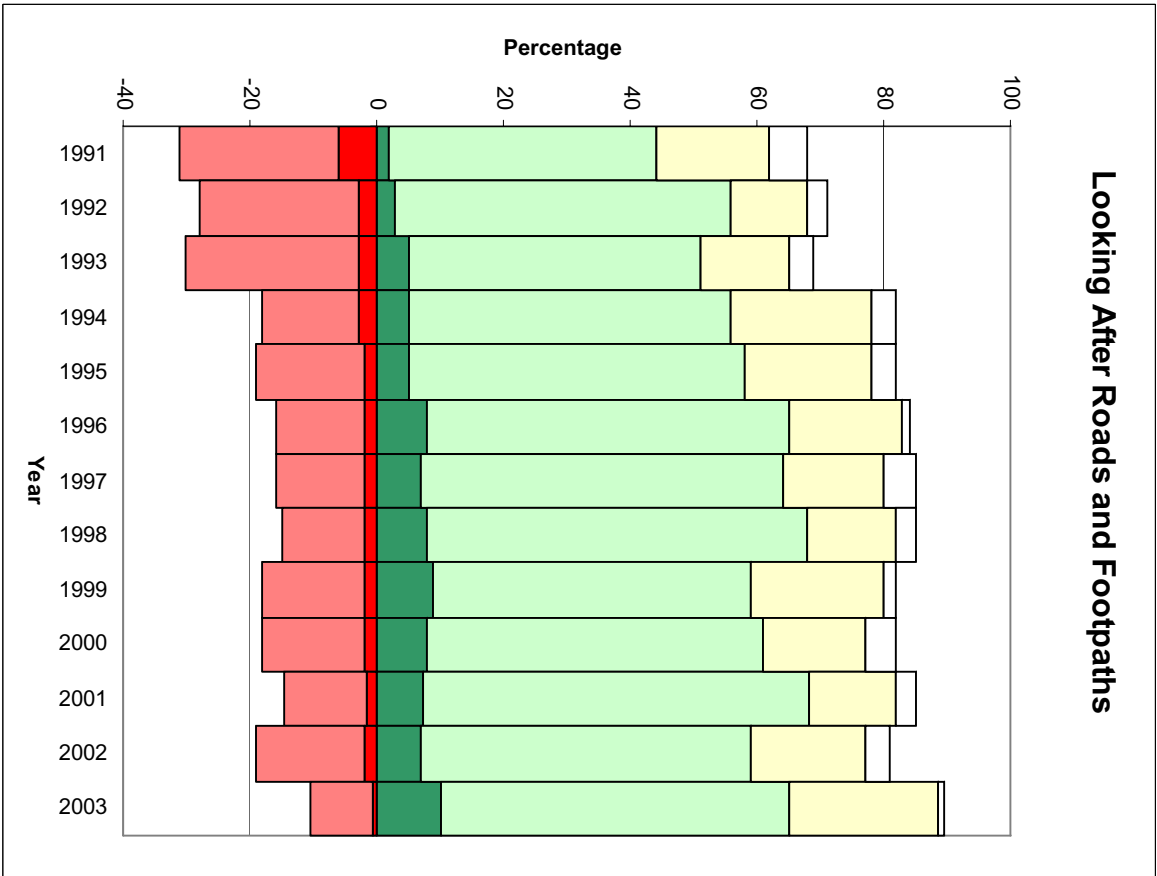

Looking After Roads and Footpaths