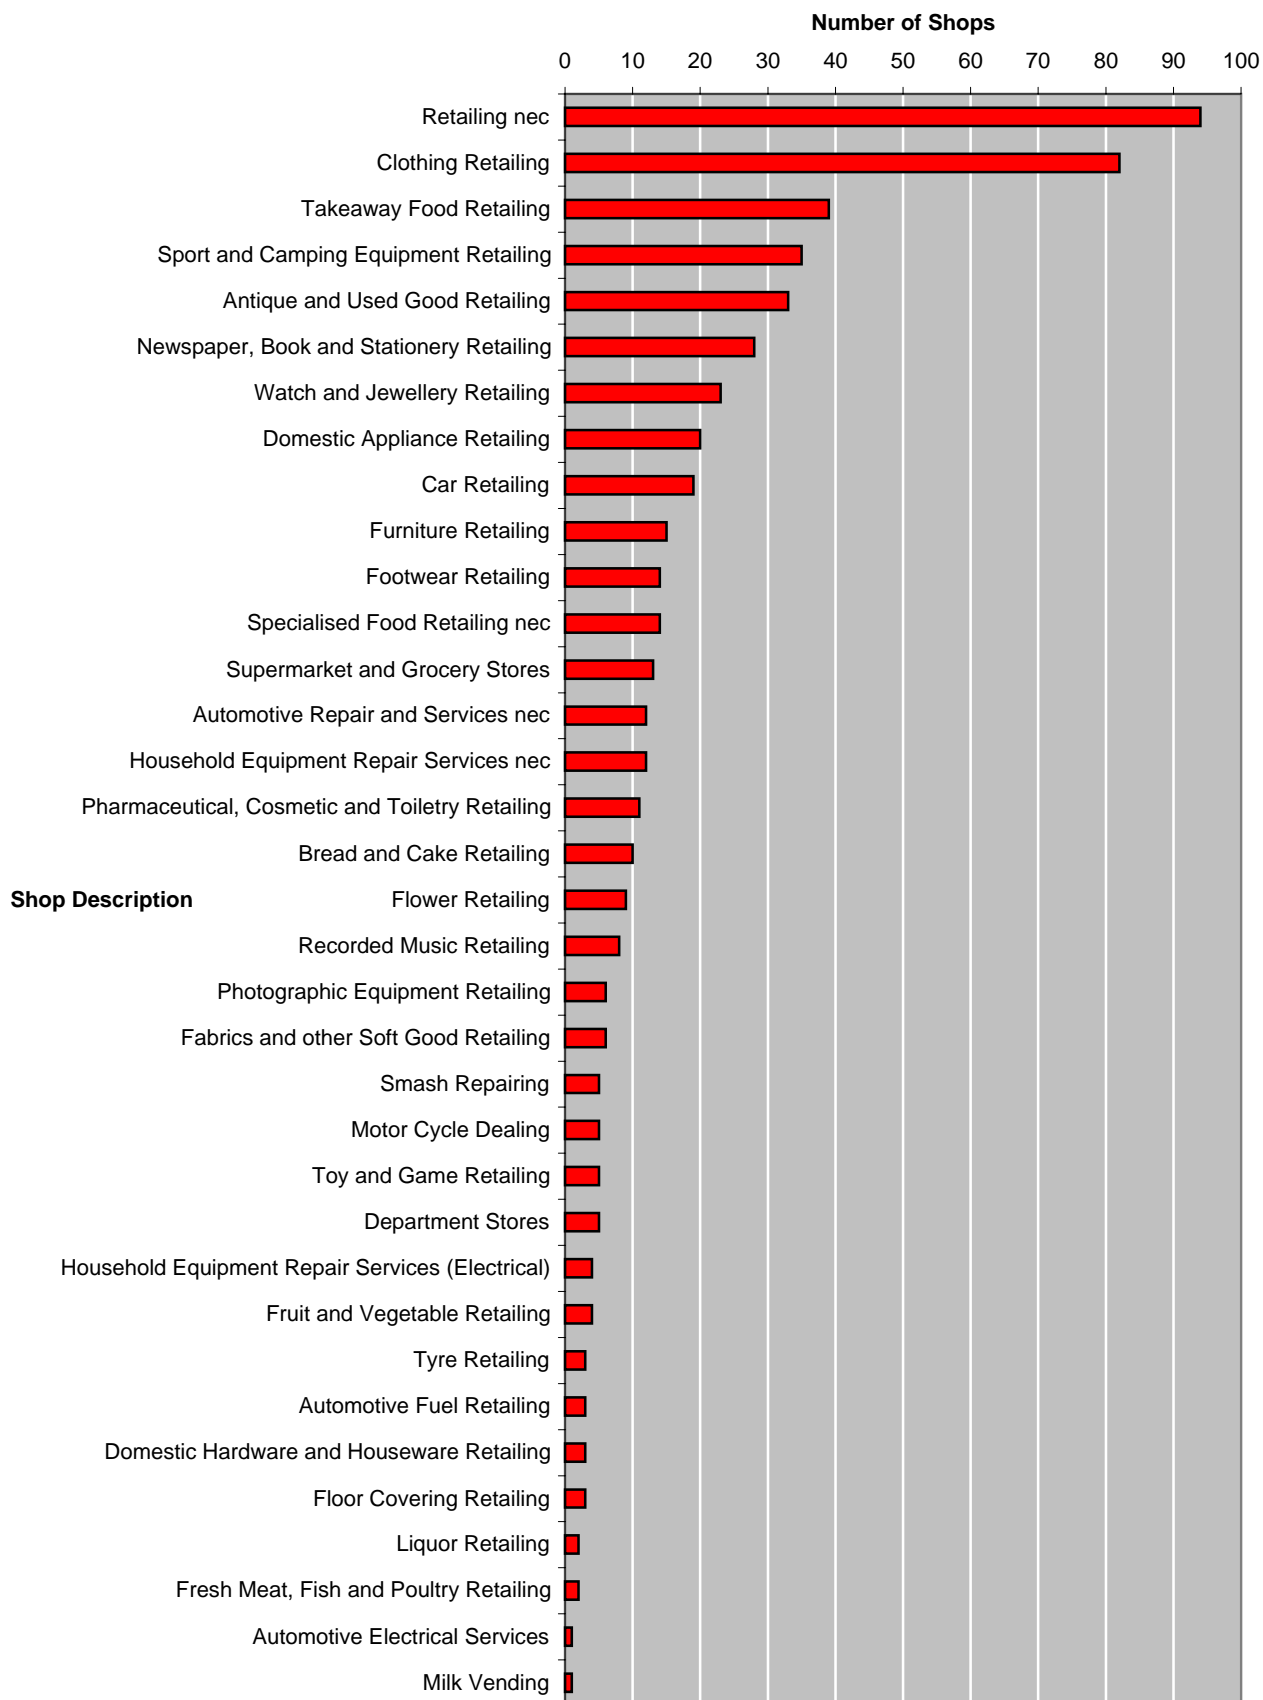

Graph 1

Number of Shops by Type in the Central City, 2000

NB: nec= not elsewhere classified