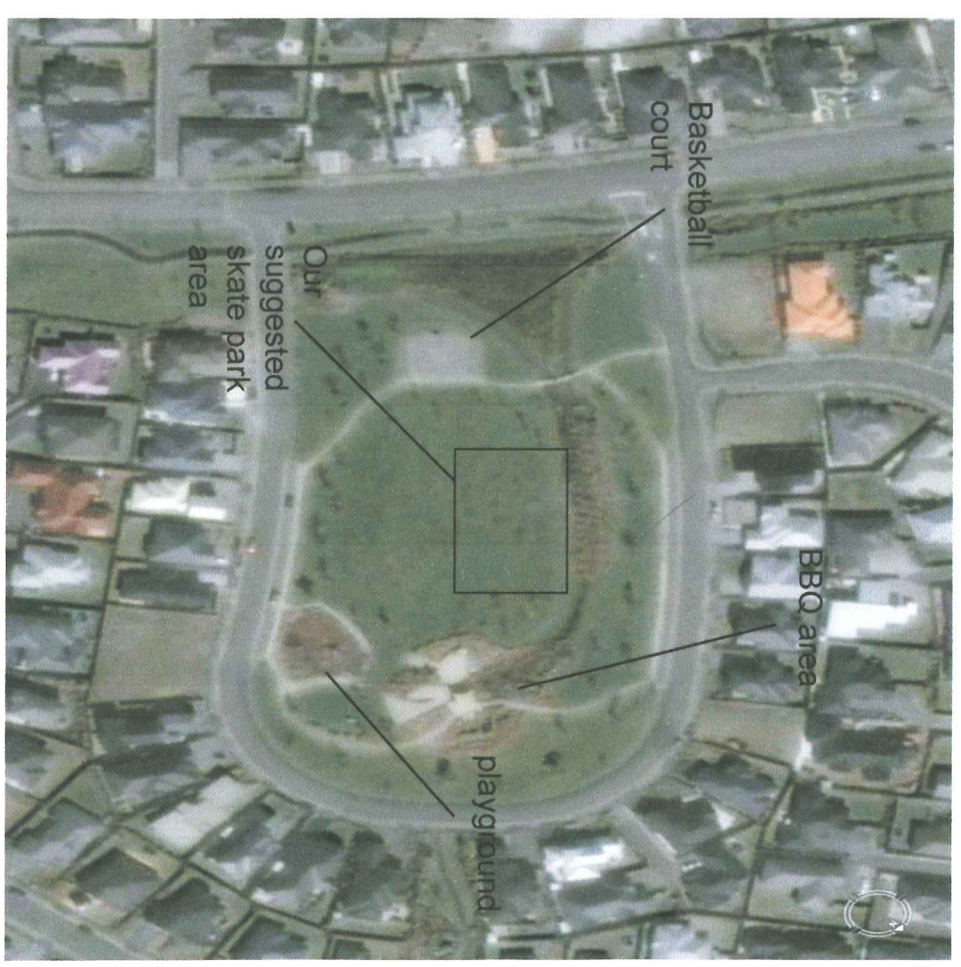

Hi my name is Matt and I live in Tumara park in Burwood. In closed in this envelope there is a petition that I, and a lot of other people have signed. This petition is for a Skatepark for skateboards, scooters and bmx bikes. The reason we want a skate park in Tamara park is because me and my friends are all skateboarders and scooterers and we are getting bored with the surroundings. We think that a skate park would be a great idea to keep us amused, we also had a look around Tumara park for a good spot for the skatepark and we figured a perfect place would be at Tutarangi park which is our local park and has a huge area for it. All we are asking is for a simple skatepark. Thank you.

Kind regards : Matt, Calym, Steven, Joel, Cameron, Marcus and Beka.

Pictured below is Tutarangi park which we think would be the perfect place for it.

Regards

Matt

Matt de Vries
3 Iri place
Tumara Park
Burwood.

Ph 3837223
7026