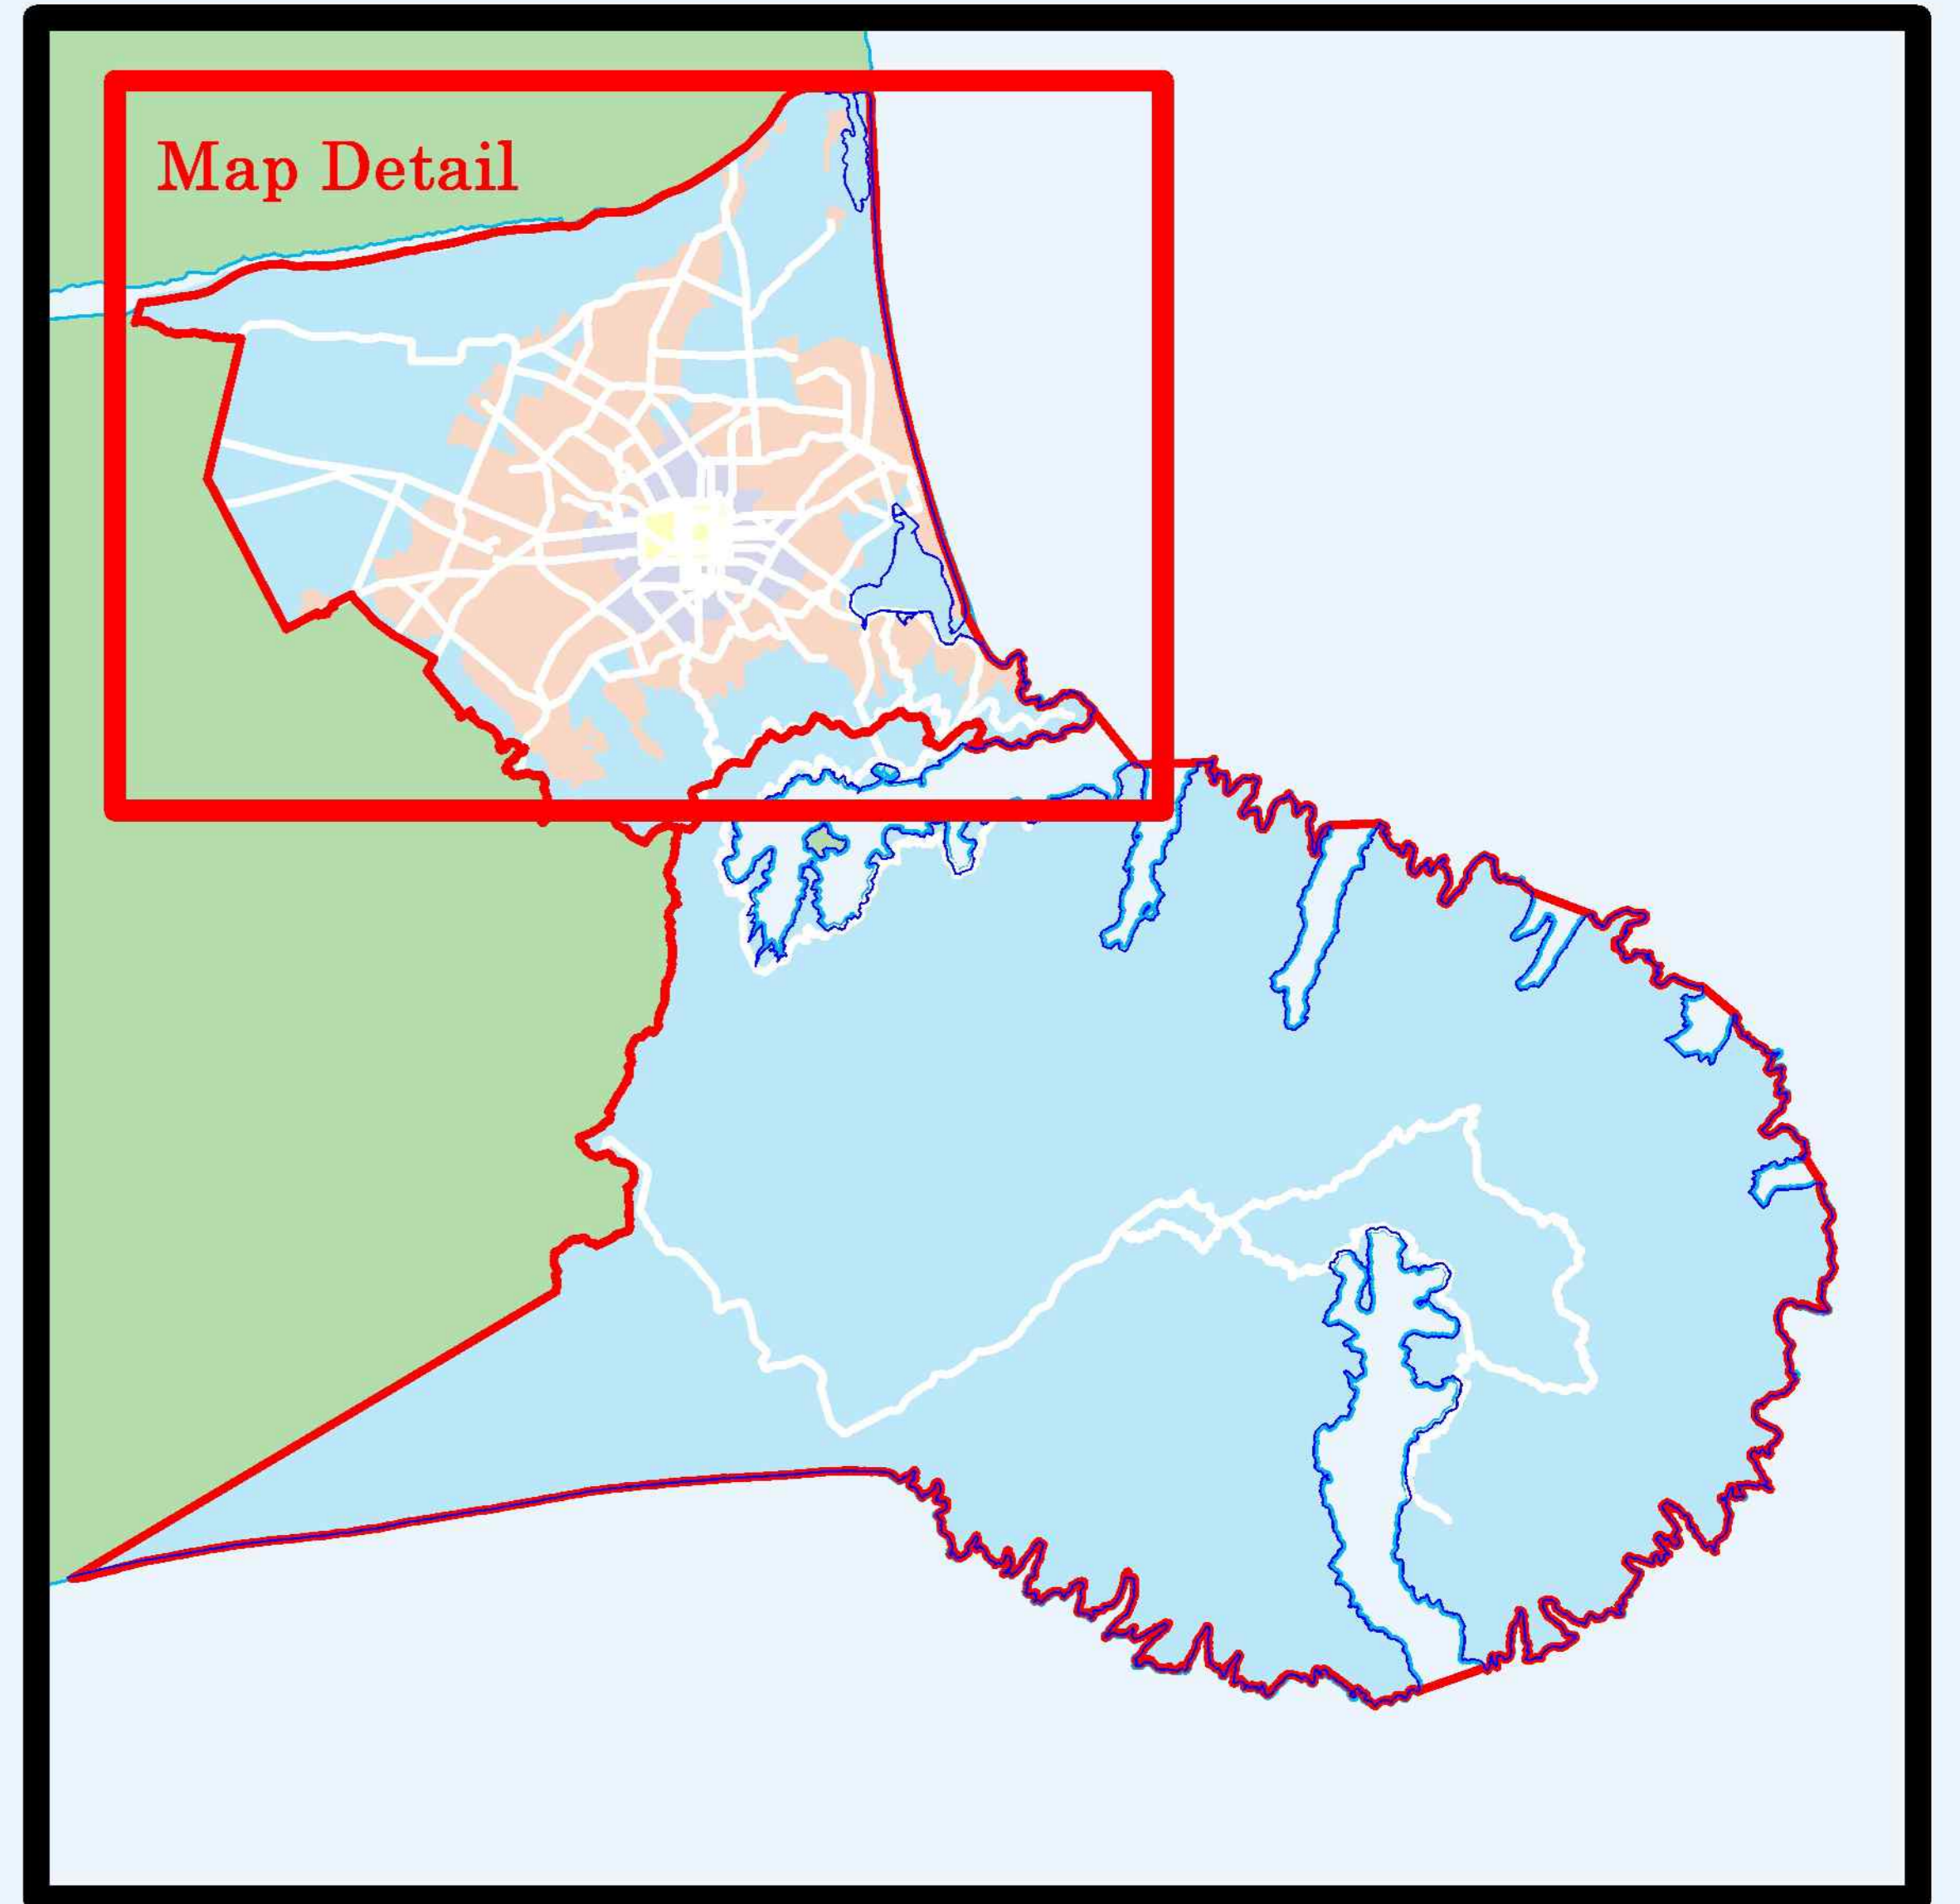

N

Kilometers

Legend

- \$5,699.26 CENTRAL CITY
- \$5,699.26 INNER CITY
- \$5,699.26 SUBURBAN
- \$5,699.26 RURAL
- Coast
- Main Roads
- Land Parcel
- ChristchurchCityTLA