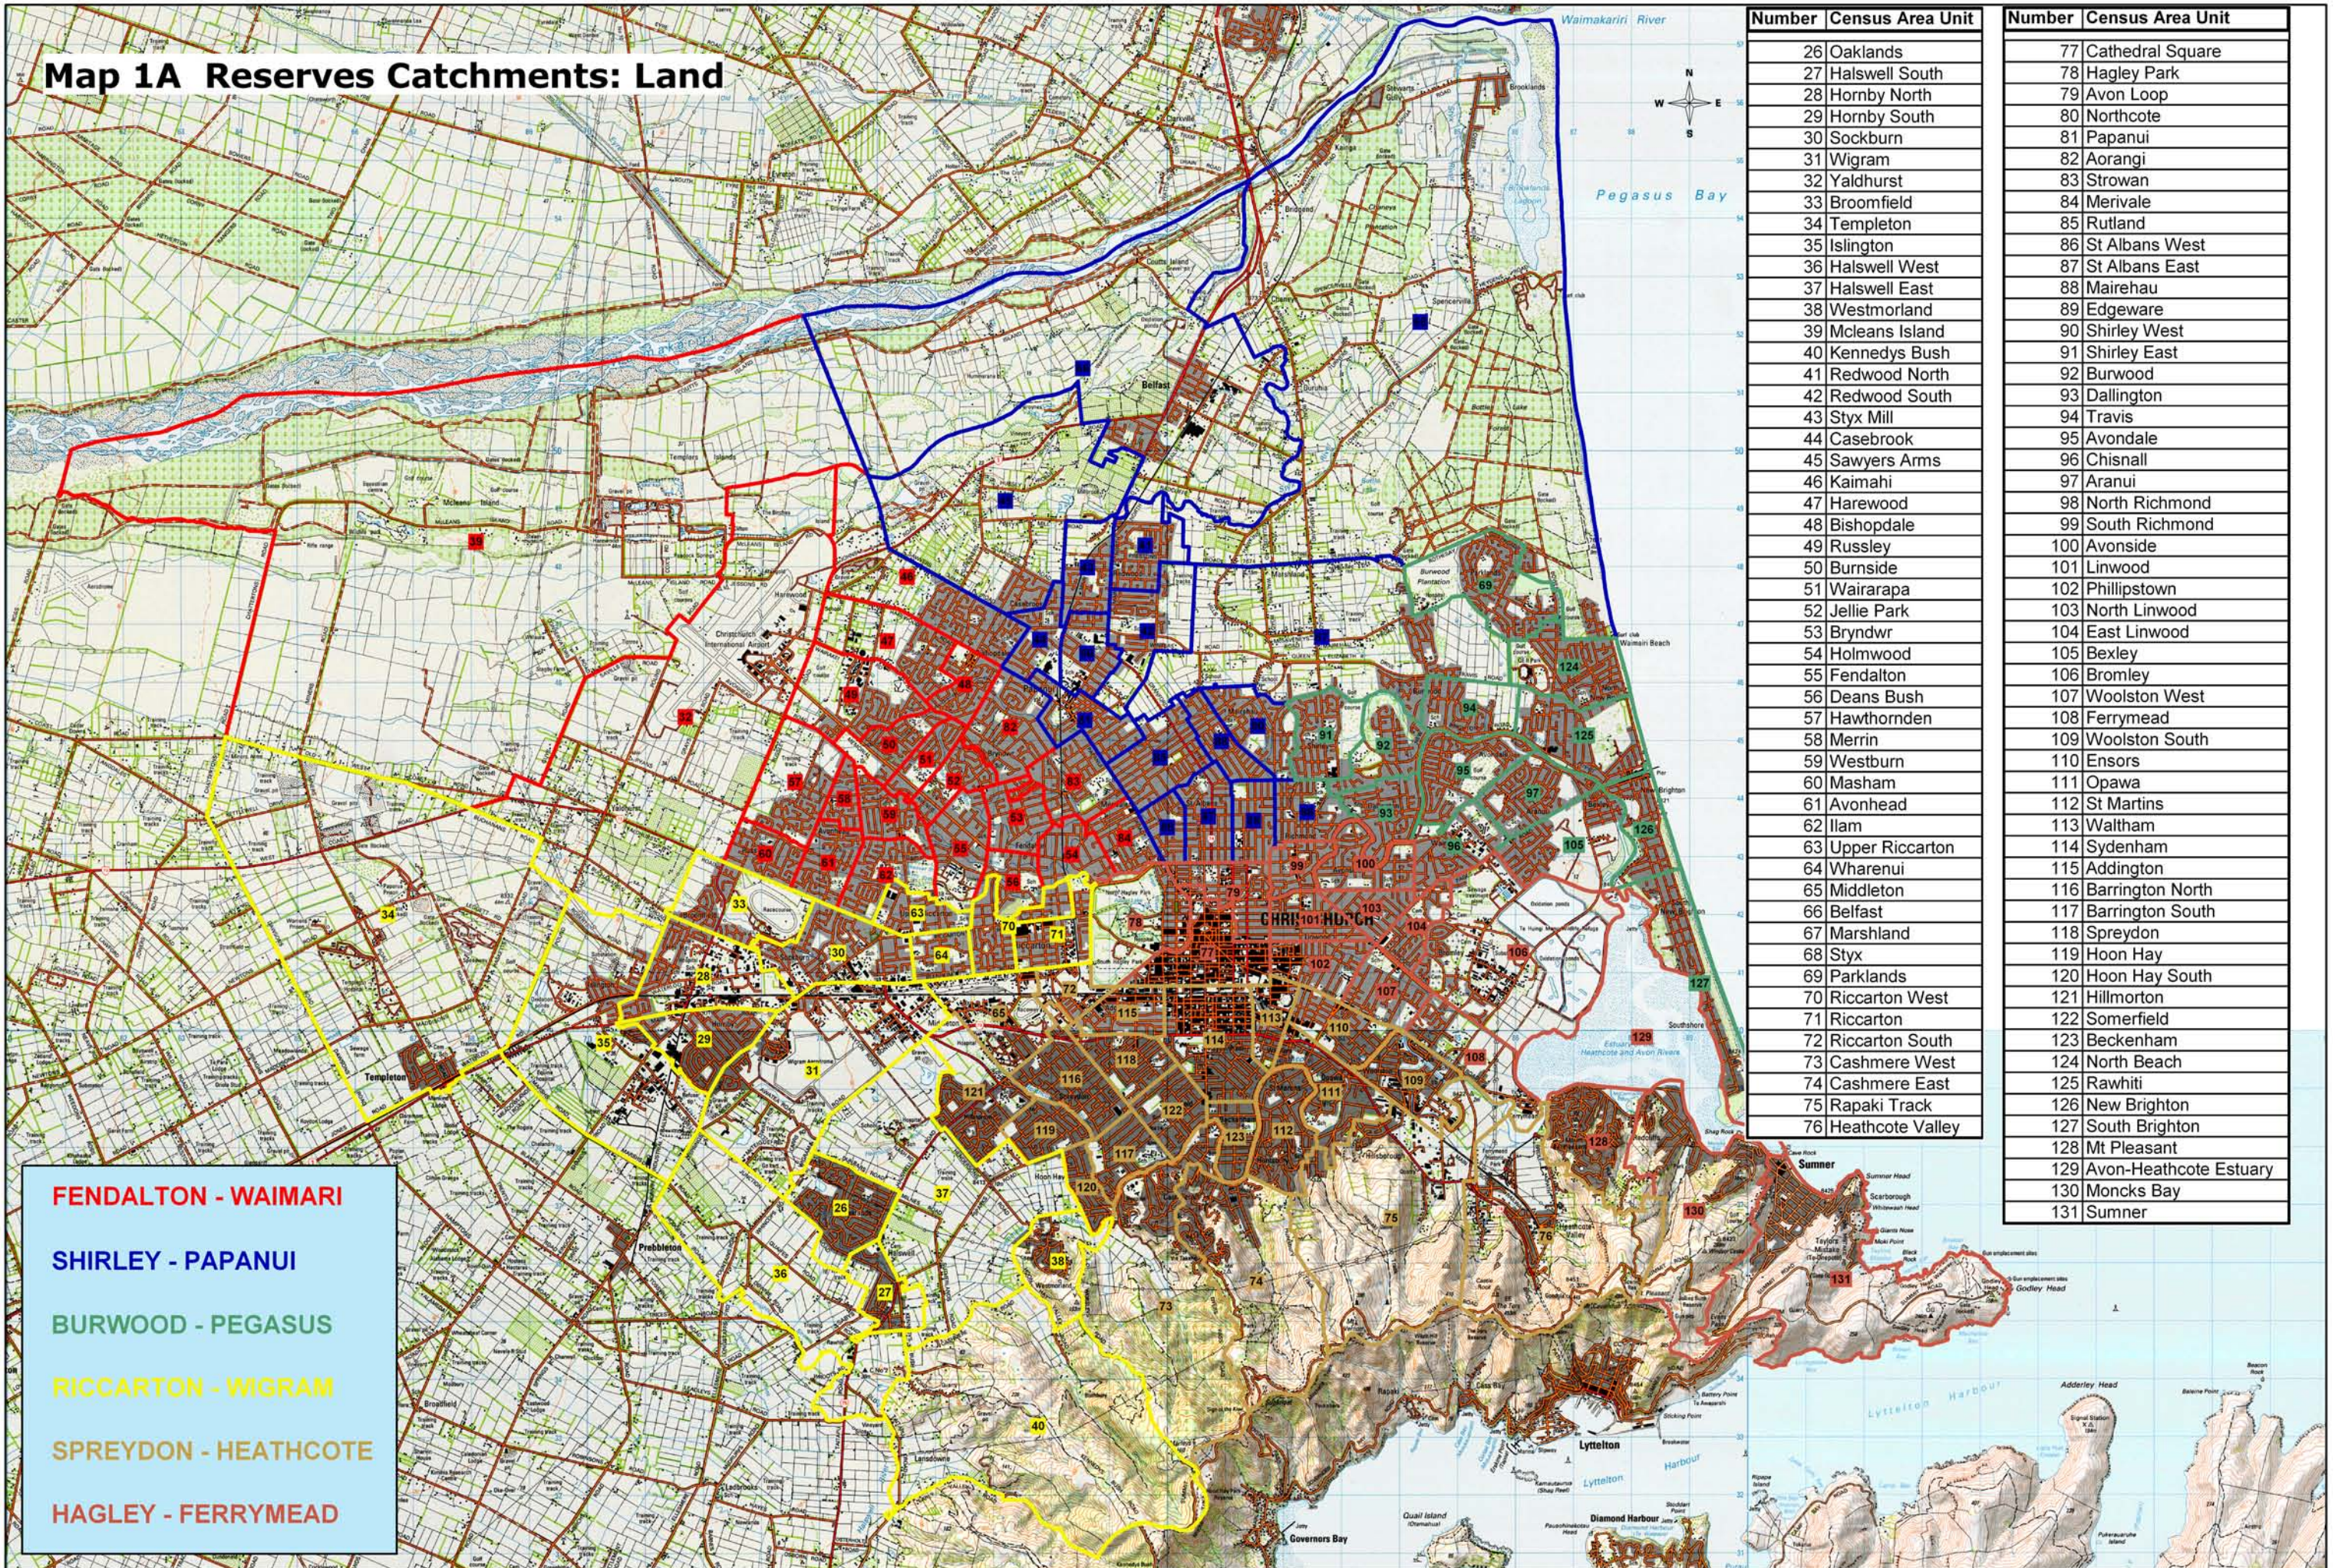

# Map 1A Reserves Catchments: Land

**FENDALTON - WAIMARI**  
**SHIRLEY - PAPANUI**  
**BURWOOD - PEGASUS**  
**RICCARTON - WIGRAM**  
**SPREYDON - HEATHCOTE**  
**HAGLEY - FERRYMEAD**

Number	Census Area Unit
26	Oaklands
27	Halswell South
28	Hornby North
29	Hornby South
30	Sockburn
31	Wigram
32	Yaldhurst
33	Broomfield
34	Templeton
35	Islington
36	Halswell West
37	Halswell East
38	Westmorland
39	Mcleans Island
40	Kennedys Bush
41	Redwood North
42	Redwood South
43	Styx Mill
44	Casebrook
45	Sawyers Arms
46	Kaimahi
47	Harewood
48	Bishopdale
49	Russley
50	Burnside
51	Wairarapa
52	Jellie Park
53	Bryndwr
54	Holmwood
55	Fendalton
56	Deans Bush
57	Hawthornden
58	Merrin
59	Westburn
60	Masham
61	Avonhead
62	Ilam
63	Upper Riccarton
64	Wharenui
65	Middleton
66	Belfast
67	Marshland
68	Styx
69	Parklands
70	Riccarton West
71	Riccarton
72	Riccarton South
73	Cashmere West
74	Cashmere East
75	Rapaki Track
76	Heathcote Valley

Number	Census Area Unit
77	Cathedral Square
78	Hagley Park
79	Avon Loop
80	Northcote
81	Papanui
82	Aorangi
83	Strowan
84	Merivale
85	Rutland
86	St Albans West
87	St Albans East
88	Mairehau
89	Edgeware
90	Shirley West
91	Shirley East
92	Burwood
93	Dallington
94	Travis
95	Avondale
96	Chisnall
97	Aranui
98	North Richmond
99	South Richmond
100	Avonside
101	Linwood
102	Phillipstown
103	North Linwood
104	East Linwood
105	Bexley
106	Bromley
107	Woolston West
108	Ferrymead
109	Woolston South
110	Ensors
111	Opawa
112	St Martins
113	Waltham
114	Sydenham
115	Addington
116	Barrington North
117	Barrington South
118	Spreydon
119	Hoon Hay
120	Hoon Hay South
121	Hillmorton
122	Somerfield
123	Beckenham
124	North Beach
125	Rawhiti
126	New Brighton
127	South Brighton
128	Mt Pleasant
129	Avon-Heathcote Estuary
130	Moncks Bay
131	Summer