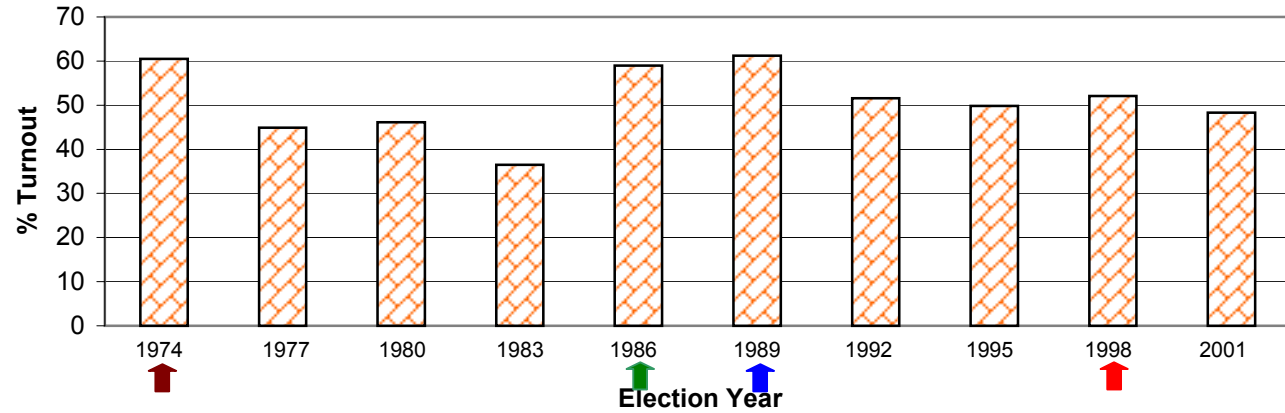

Christchurch City Council - Election Turnout 1974- 2001

-  1st election in Wards
-  1st Postal Ballot election
-  1st election after TLA amalgamation
-  'Open' mayoral contest