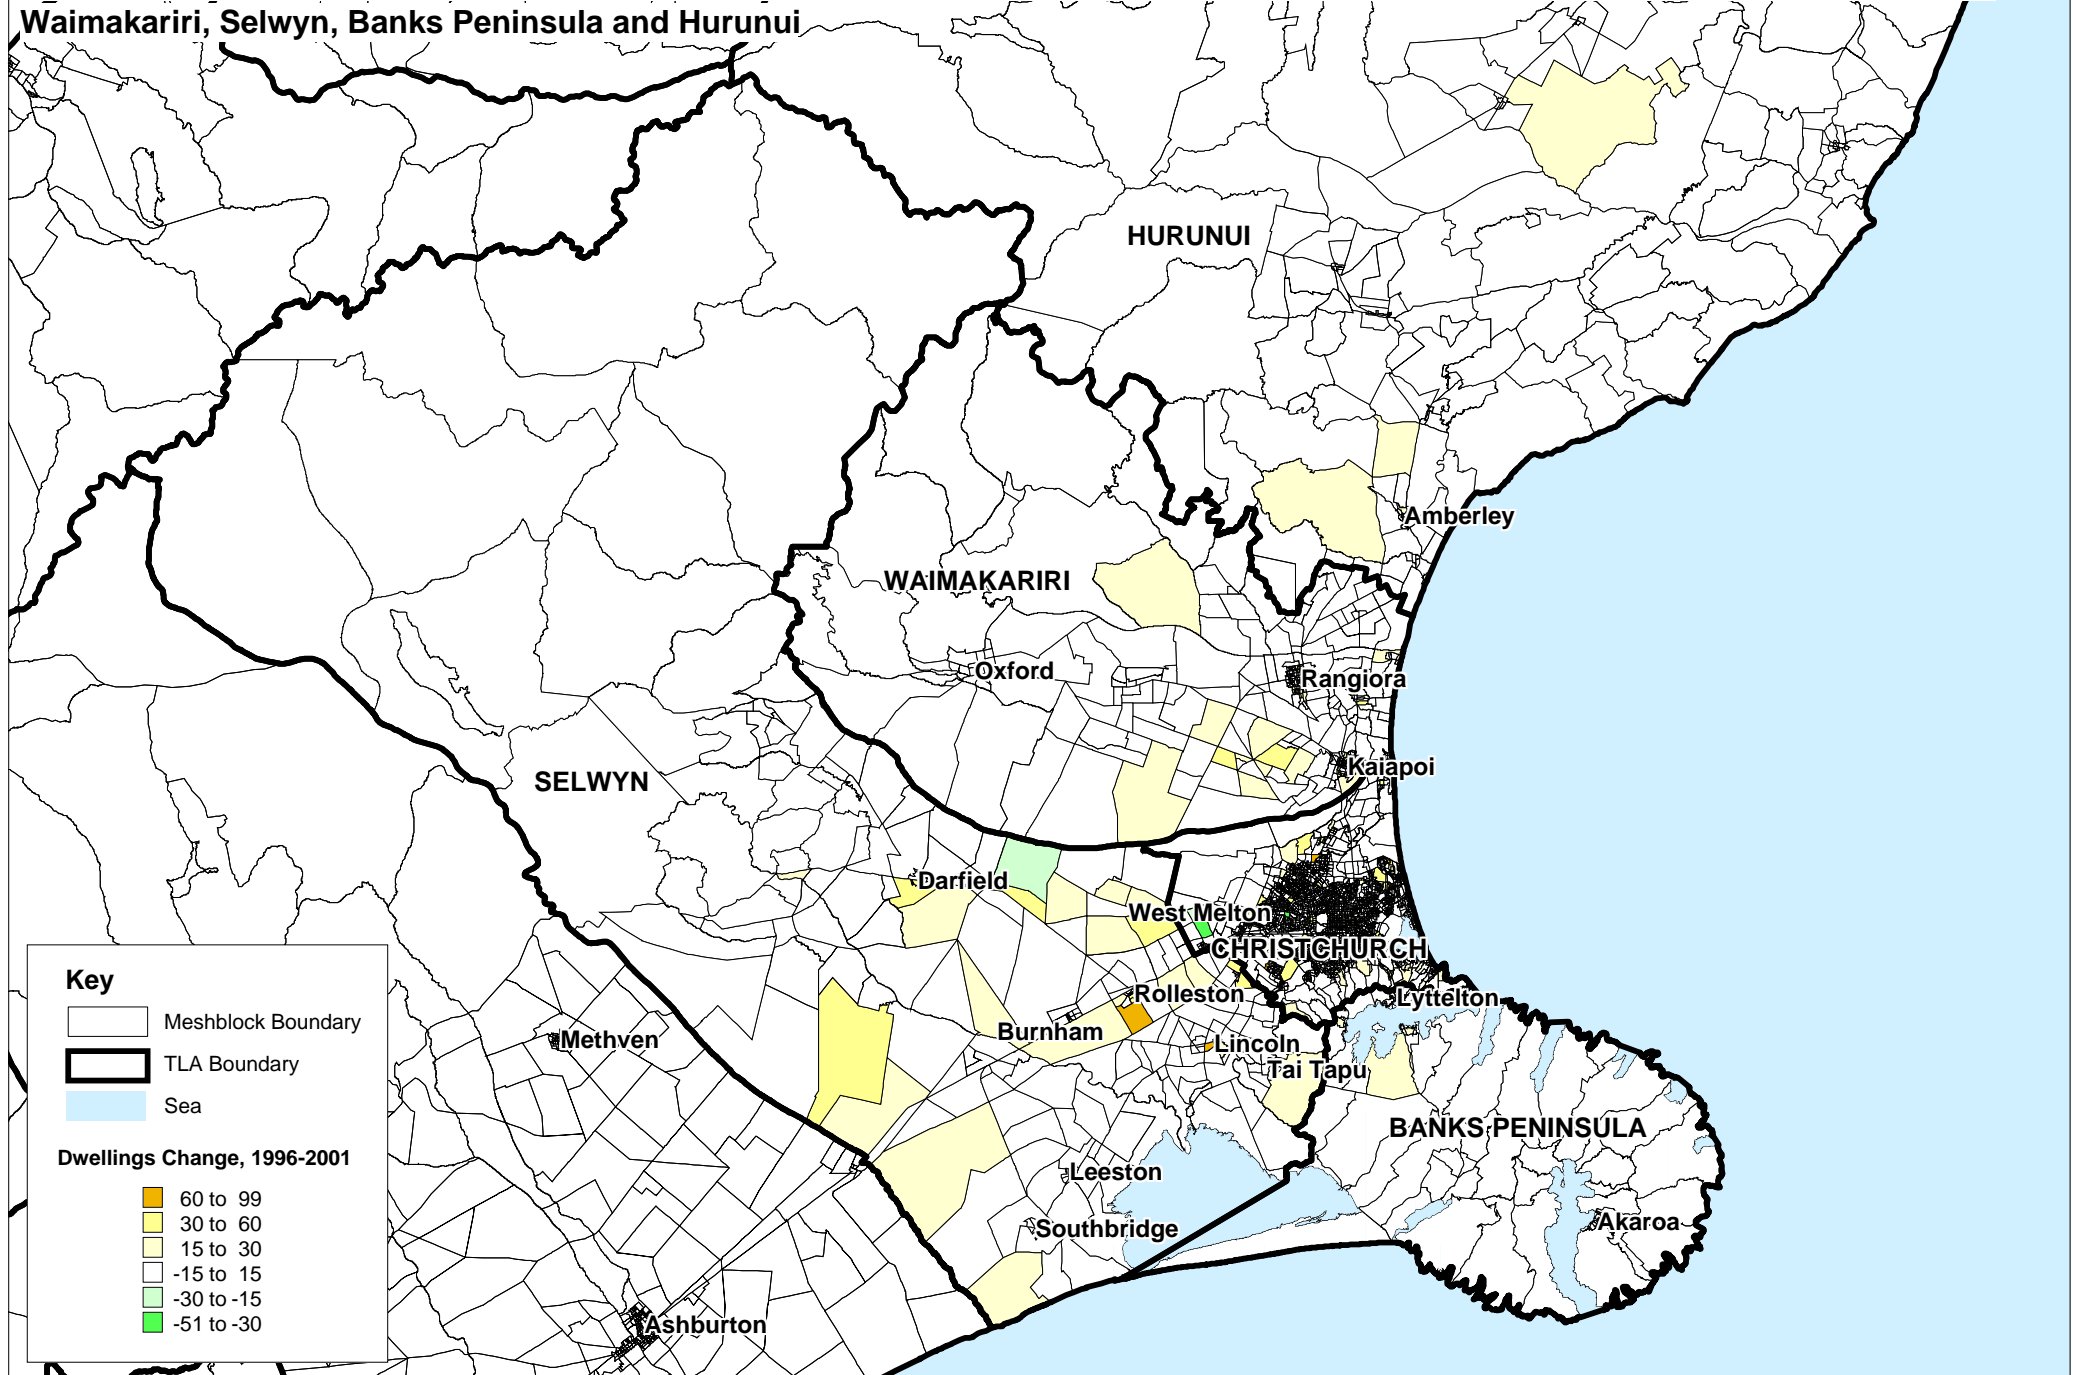

# Christchurch City's Neighbouring TLAs - Change in Meshblock Occupied Dwellings, 1996 - 2001

Waimakariri, Selwyn, Banks Peninsula and Hurunui

Source: Statistics New Zealand, Census of Population and Dwellings, 1996 and 2001  
 Prepared by Monitoring and Research Team, CCC, February 2002