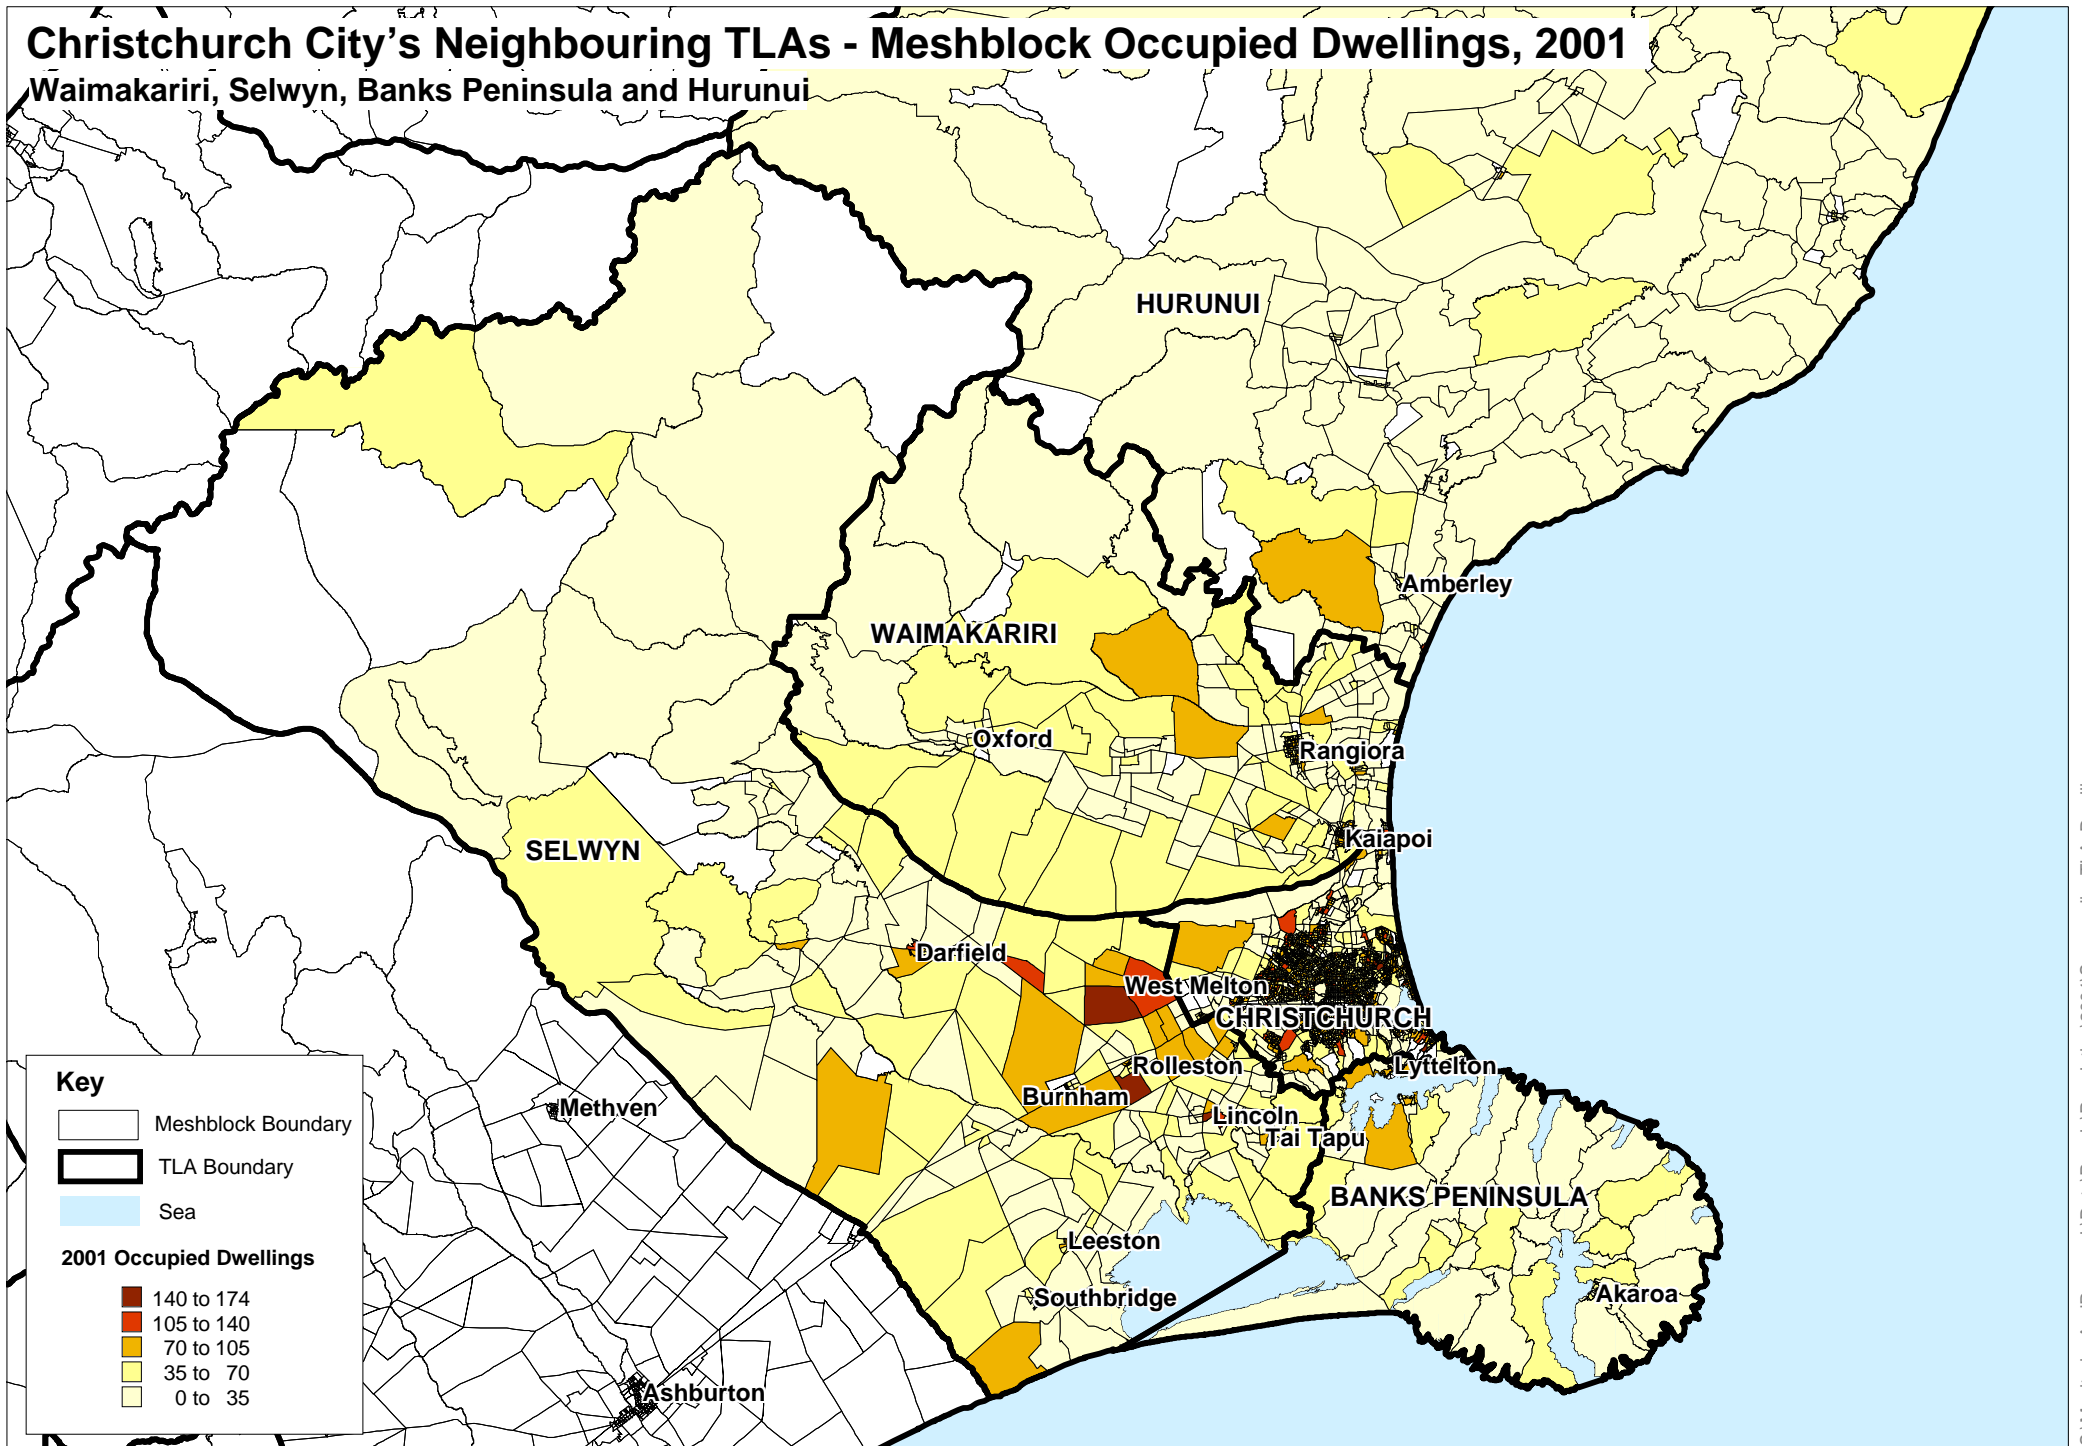

Christchurch City's Neighbouring TLAs - Meshblock Occupied Dwellings, 2001

Waimakariri, Selwyn, Banks Peninsula and Hurunui

Source: Statistics New Zealand, Census of Population and Dwellings, 2001
 Prepared by Monitoring and Research Team, CCC, February 2002