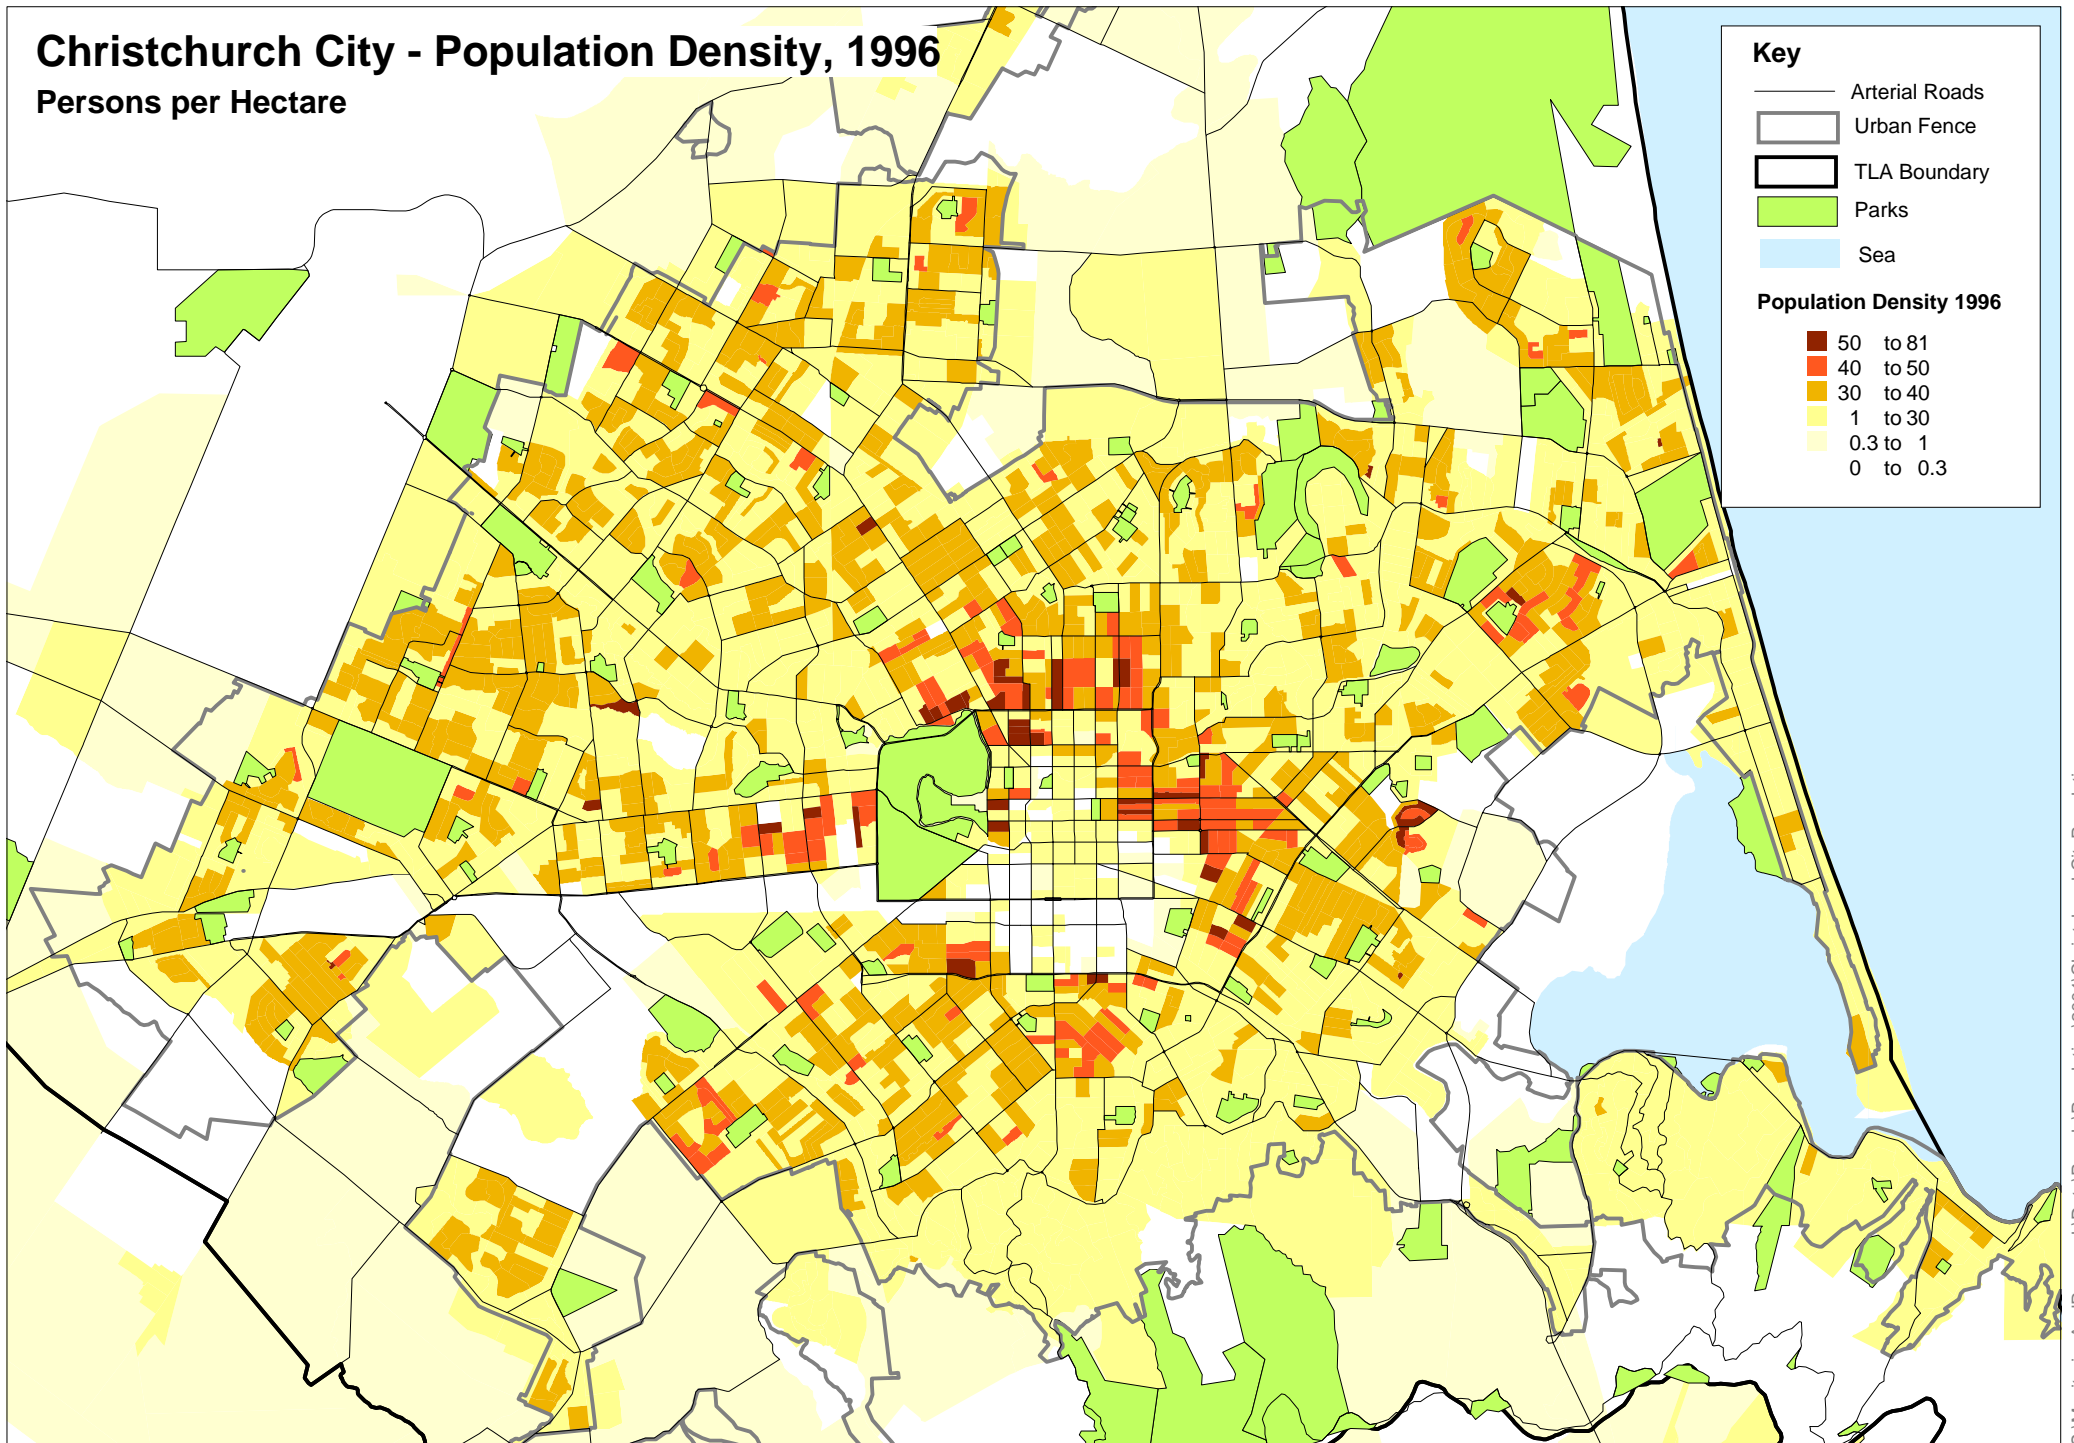

# Christchurch City - Population Density, 1996

Persons per Hectare

Source: Statistics New Zealand, Census of Population and Dwellings, 1996  
Prepared by Monitoring and Research Team, CCC, February 2002

S:\MonitoringAndResearch\Data\Population\2001\ChristchurchCityPopulation