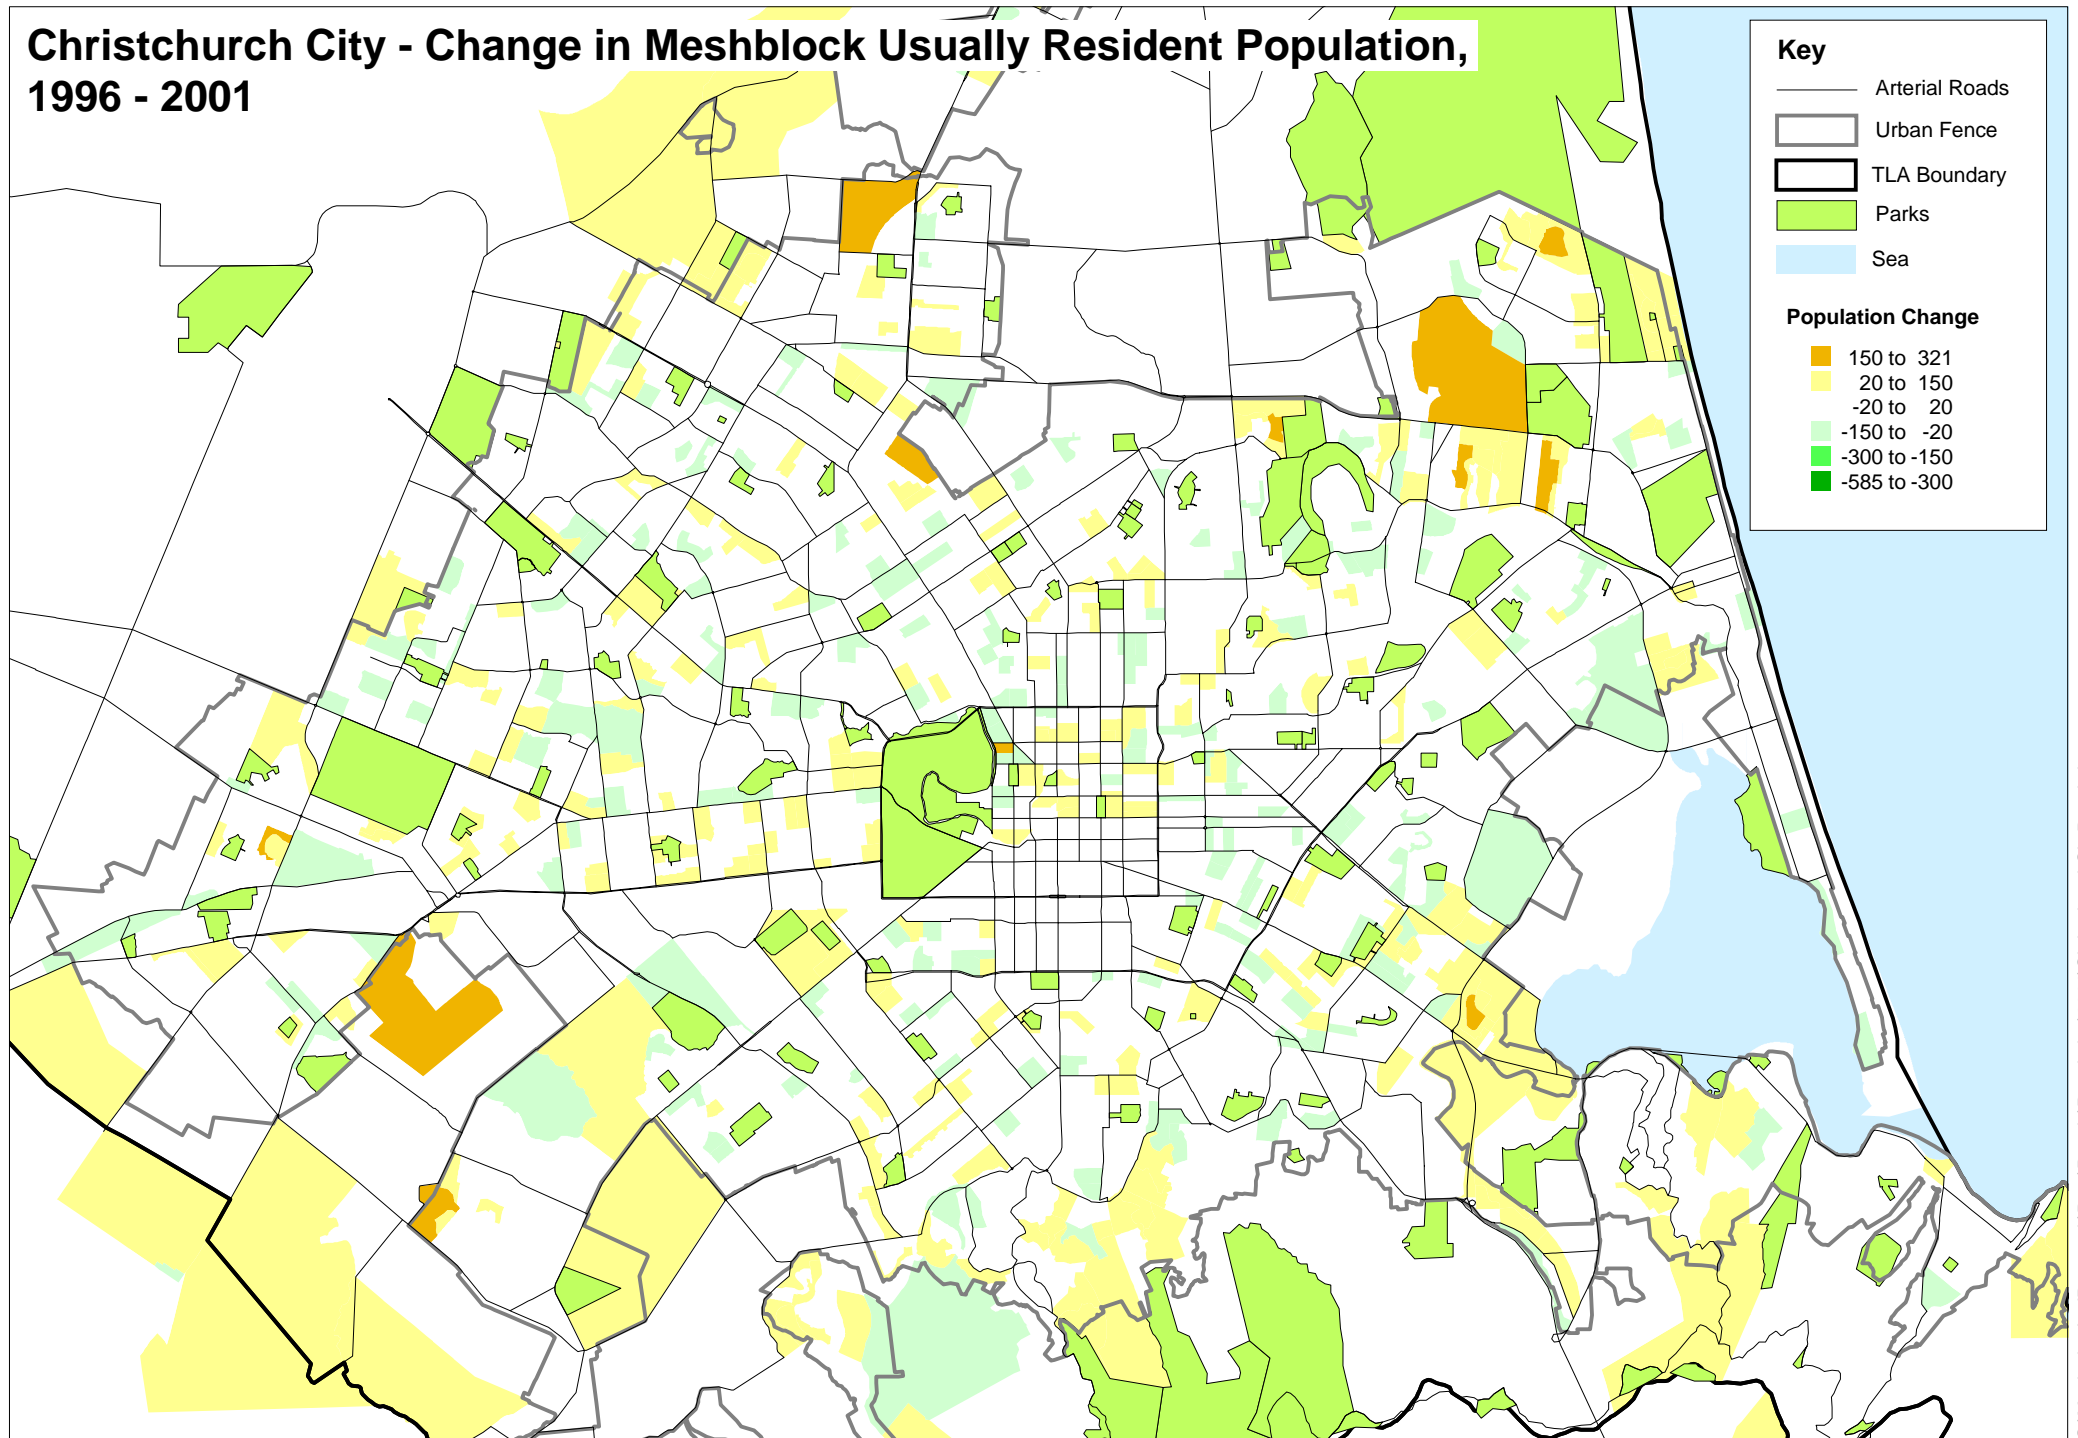

Christchurch City - Change in Meshblock Usually Resident Population, 1996 - 2001

Source: Statistics New Zealand, Census of Population and Dwellings, 1996 and 2001
Prepared by Monitoring and Research Team, CCC, February 2002