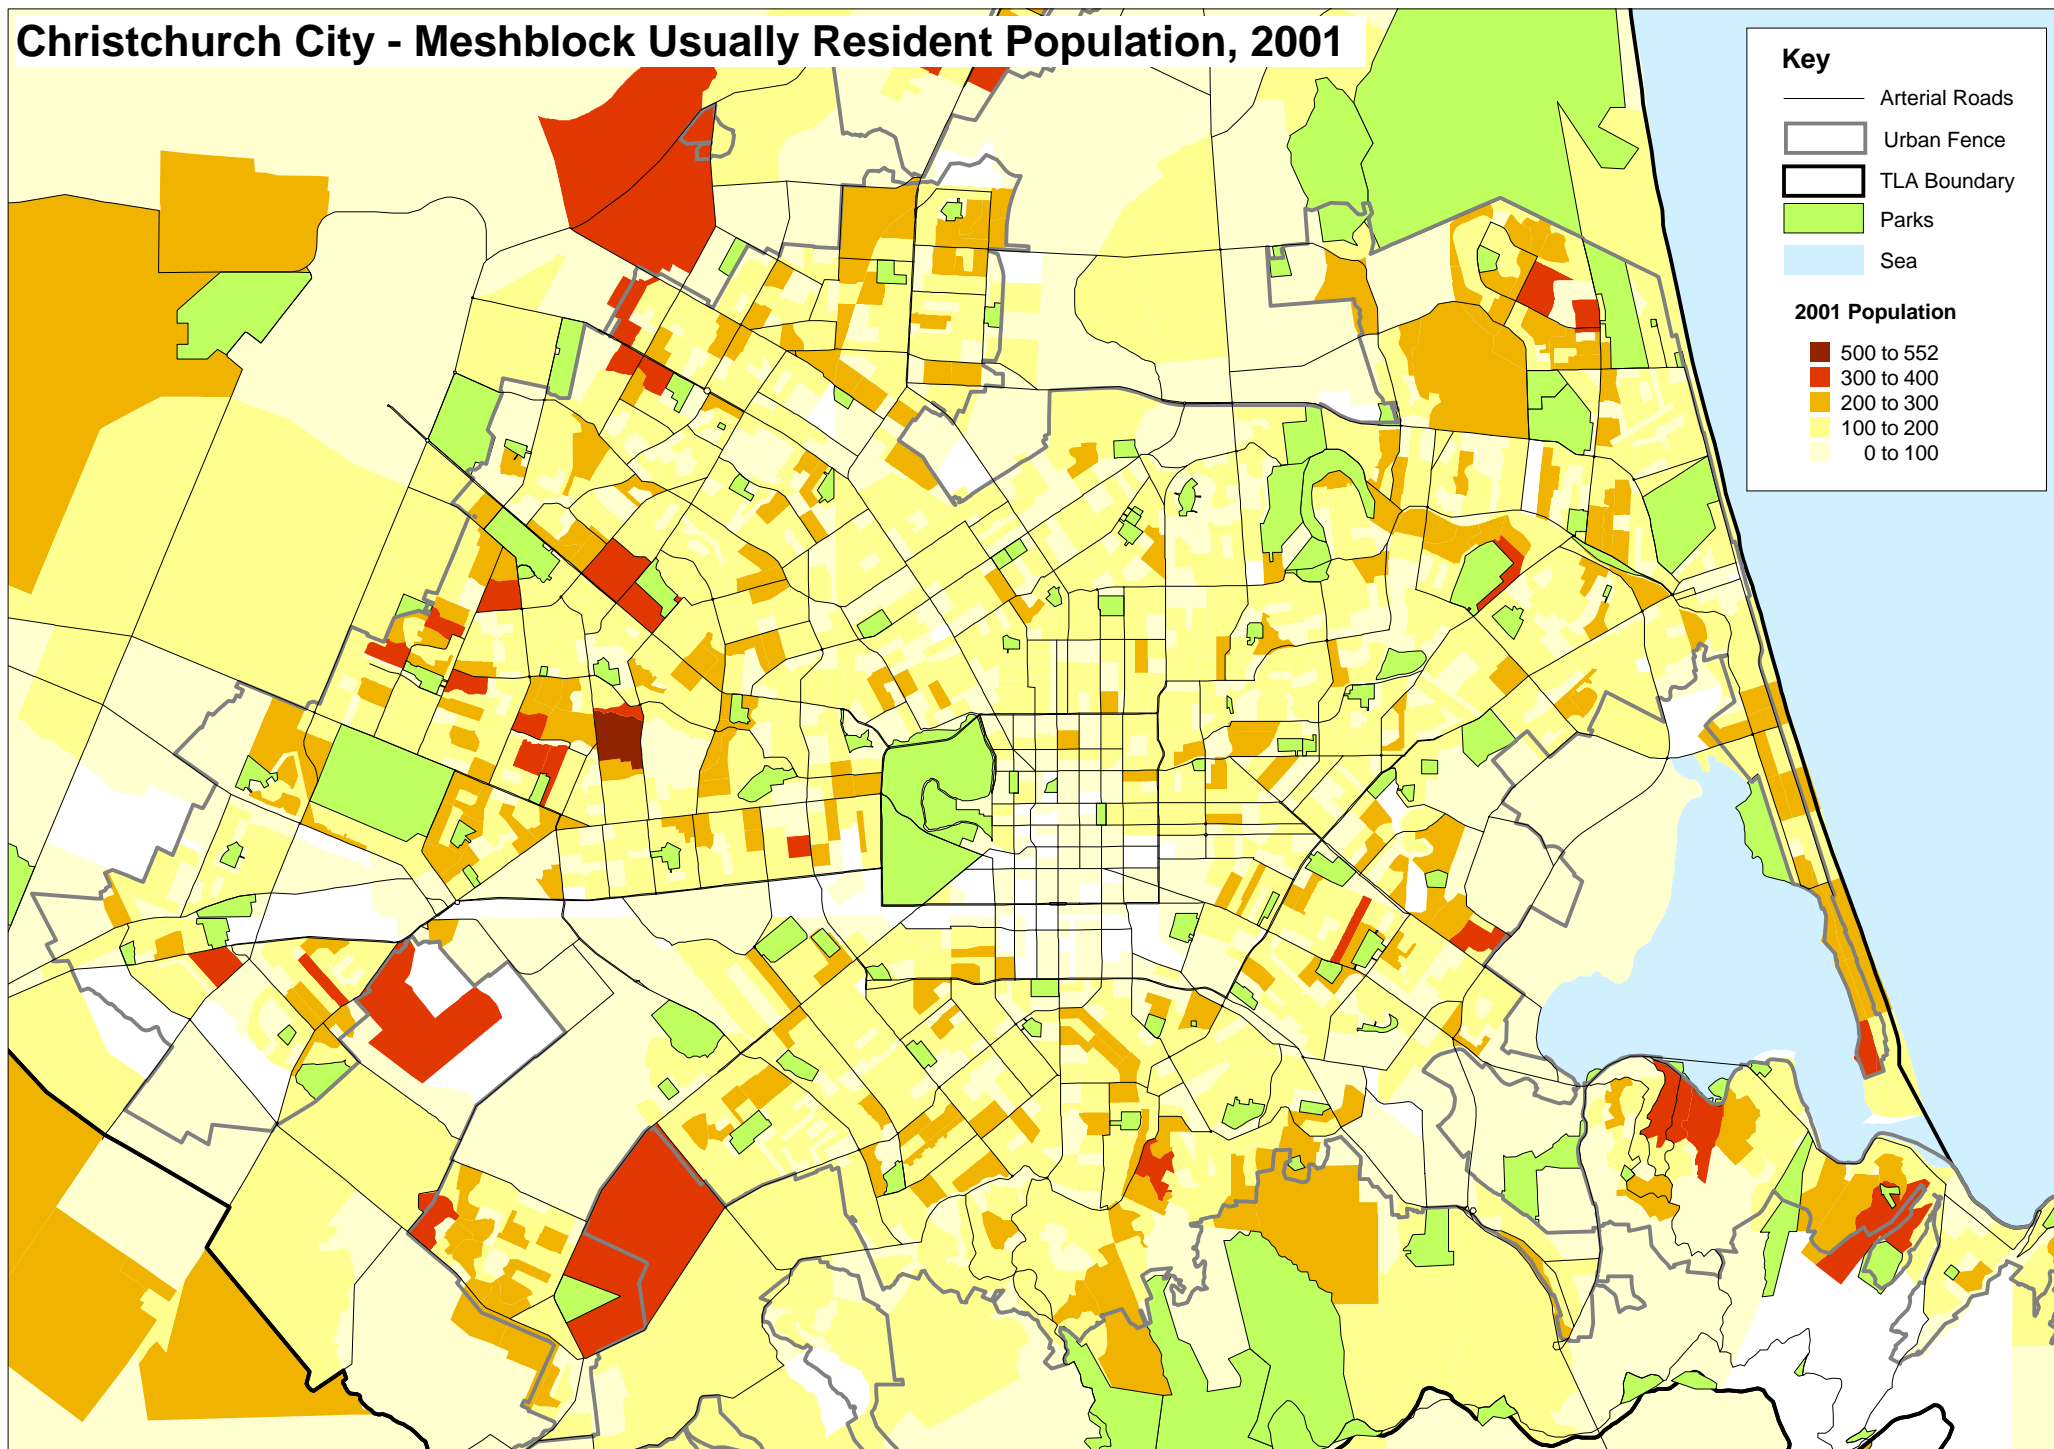

Christchurch City - Meshblock Usually Resident Population, 2001

Source: Statistics New Zealand, Census of Population and Dwellings, 2001
Prepared by Monitoring and Research Team, CCC, February 2002