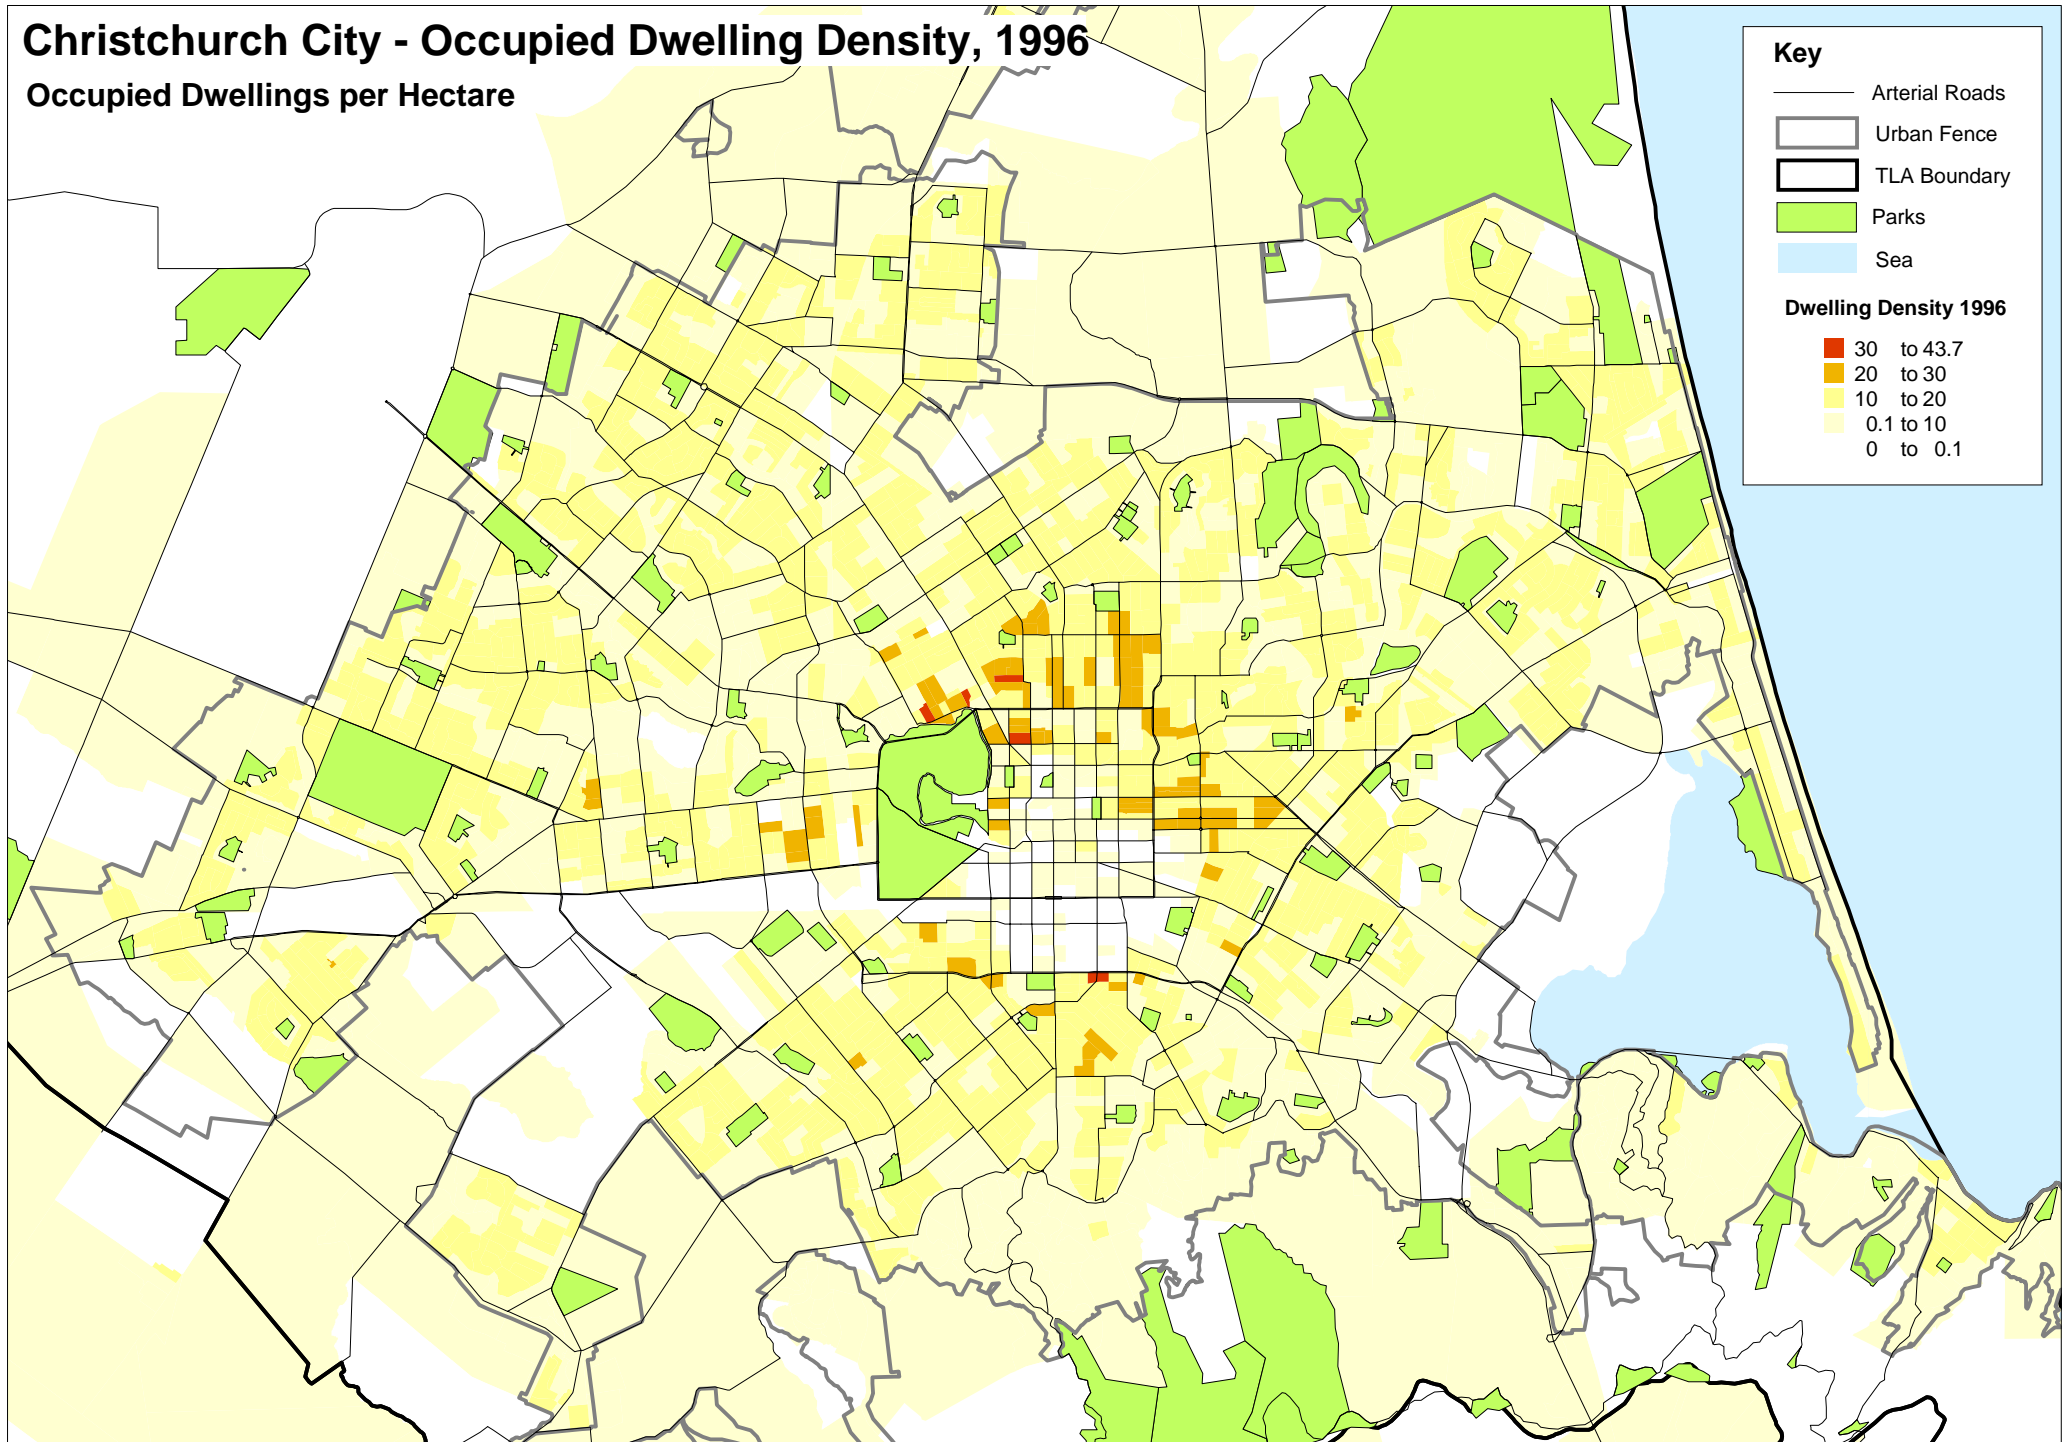

Christchurch City - Occupied Dwelling Density, 1996

Occupied Dwellings per Hectare

Source: Statistics New Zealand, Census of Population and Dwellings, 1996
Prepared by Monitoring and Research Team, CCC, February 2002