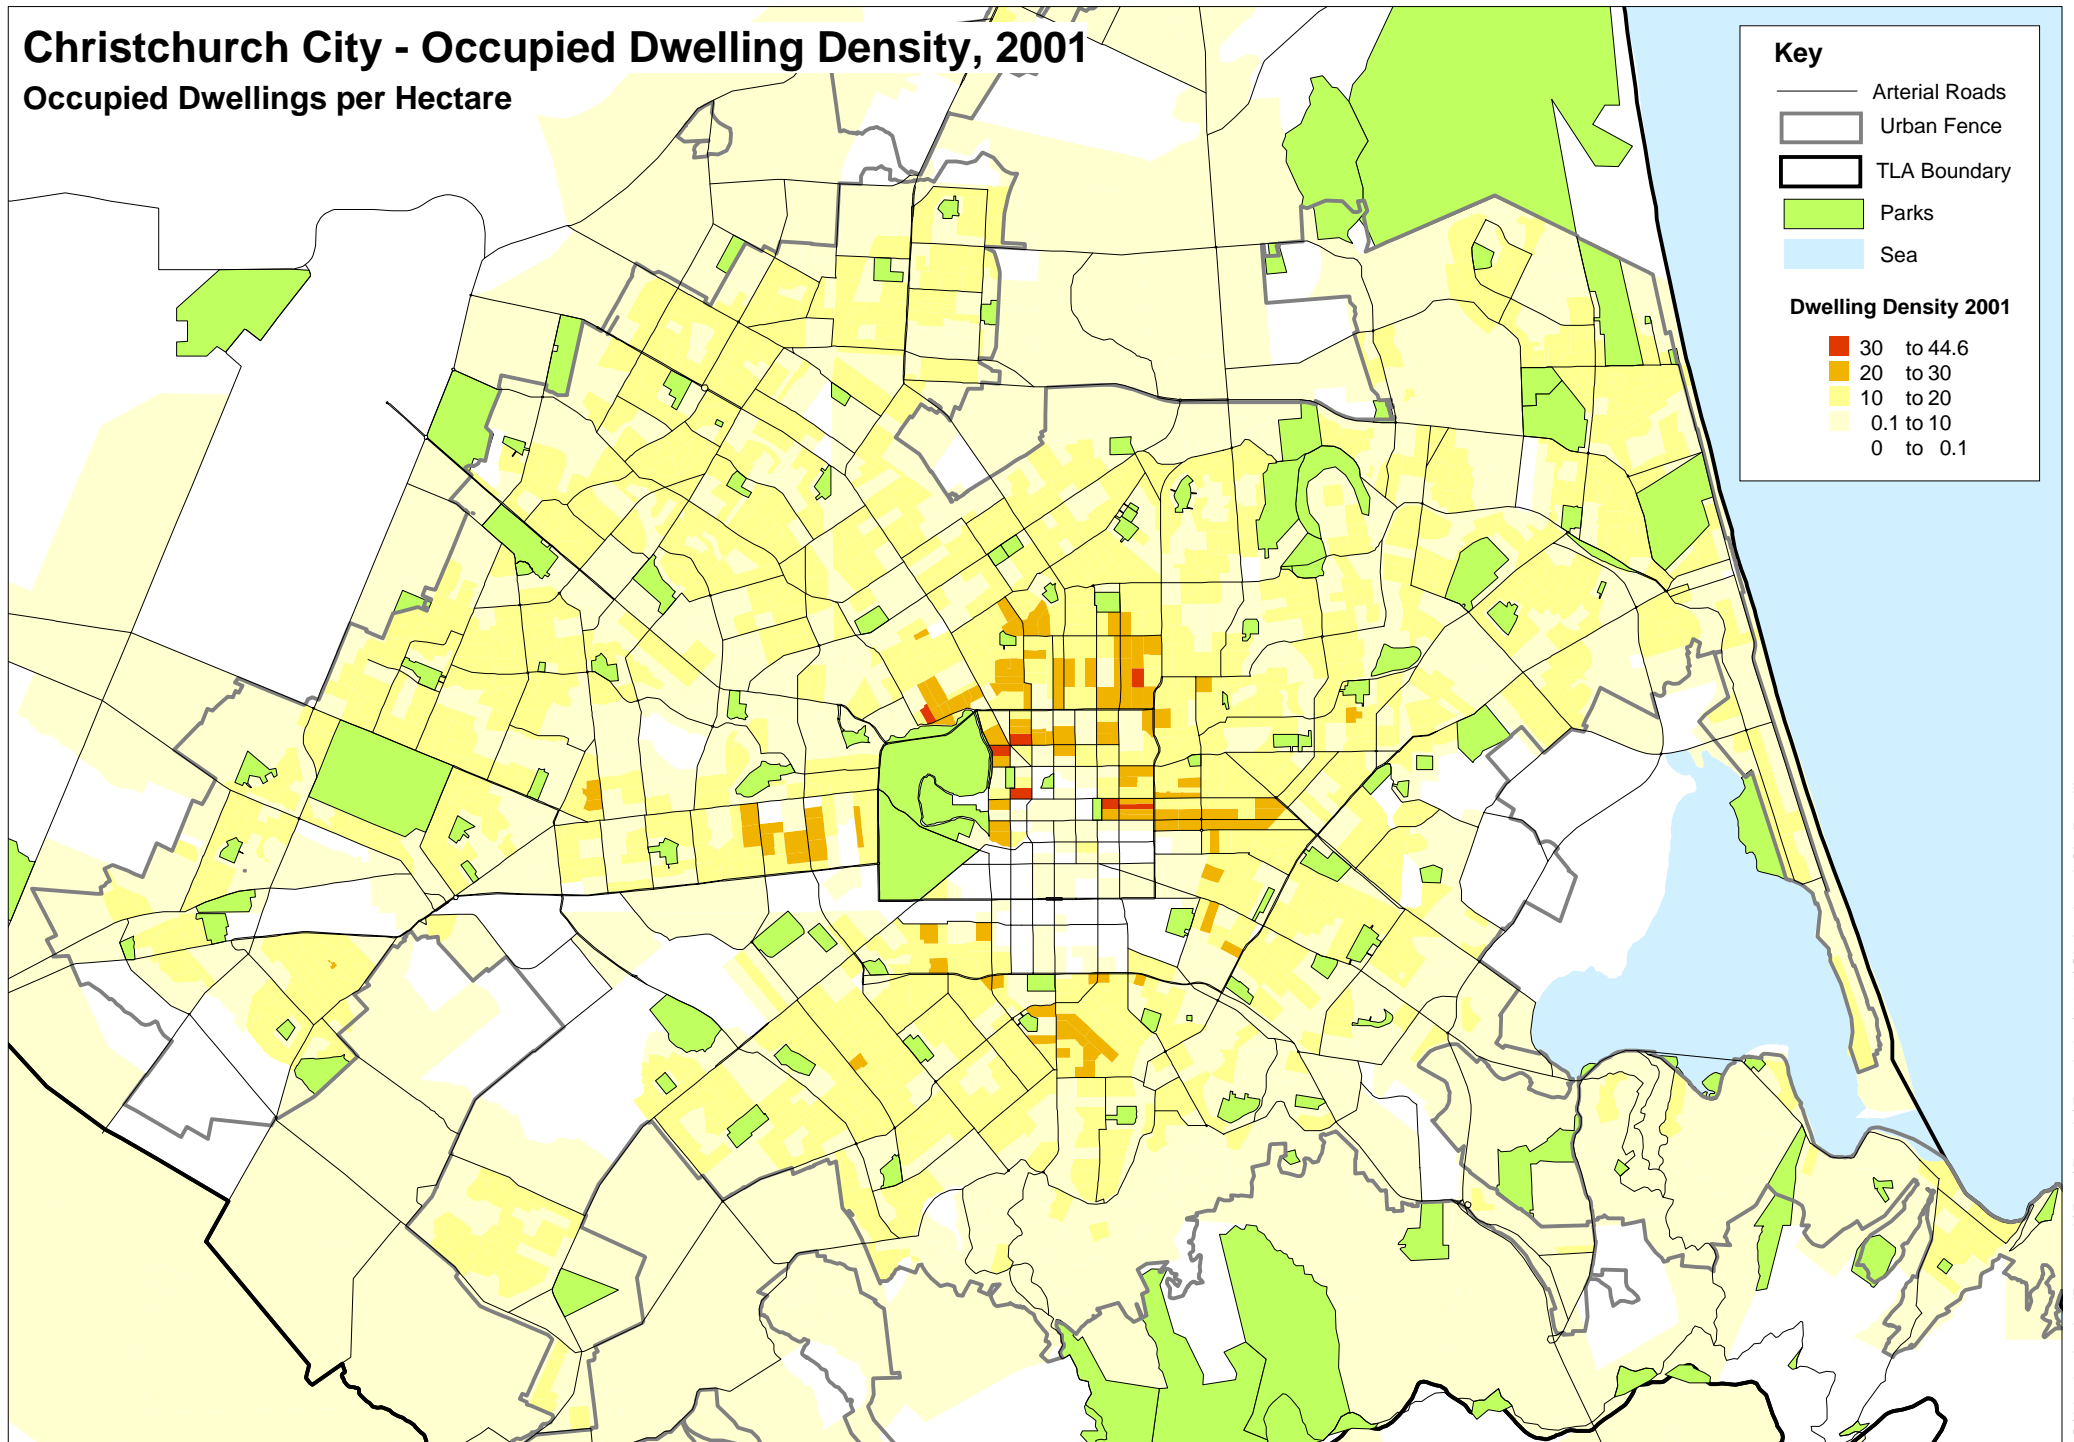

Christchurch City - Occupied Dwelling Density, 2001

Occupied Dwellings per Hectare

Source: Statistics New Zealand, Census of Population and Dwellings, 2001
Prepared by Monitoring and Research Team, CCC, February 2002