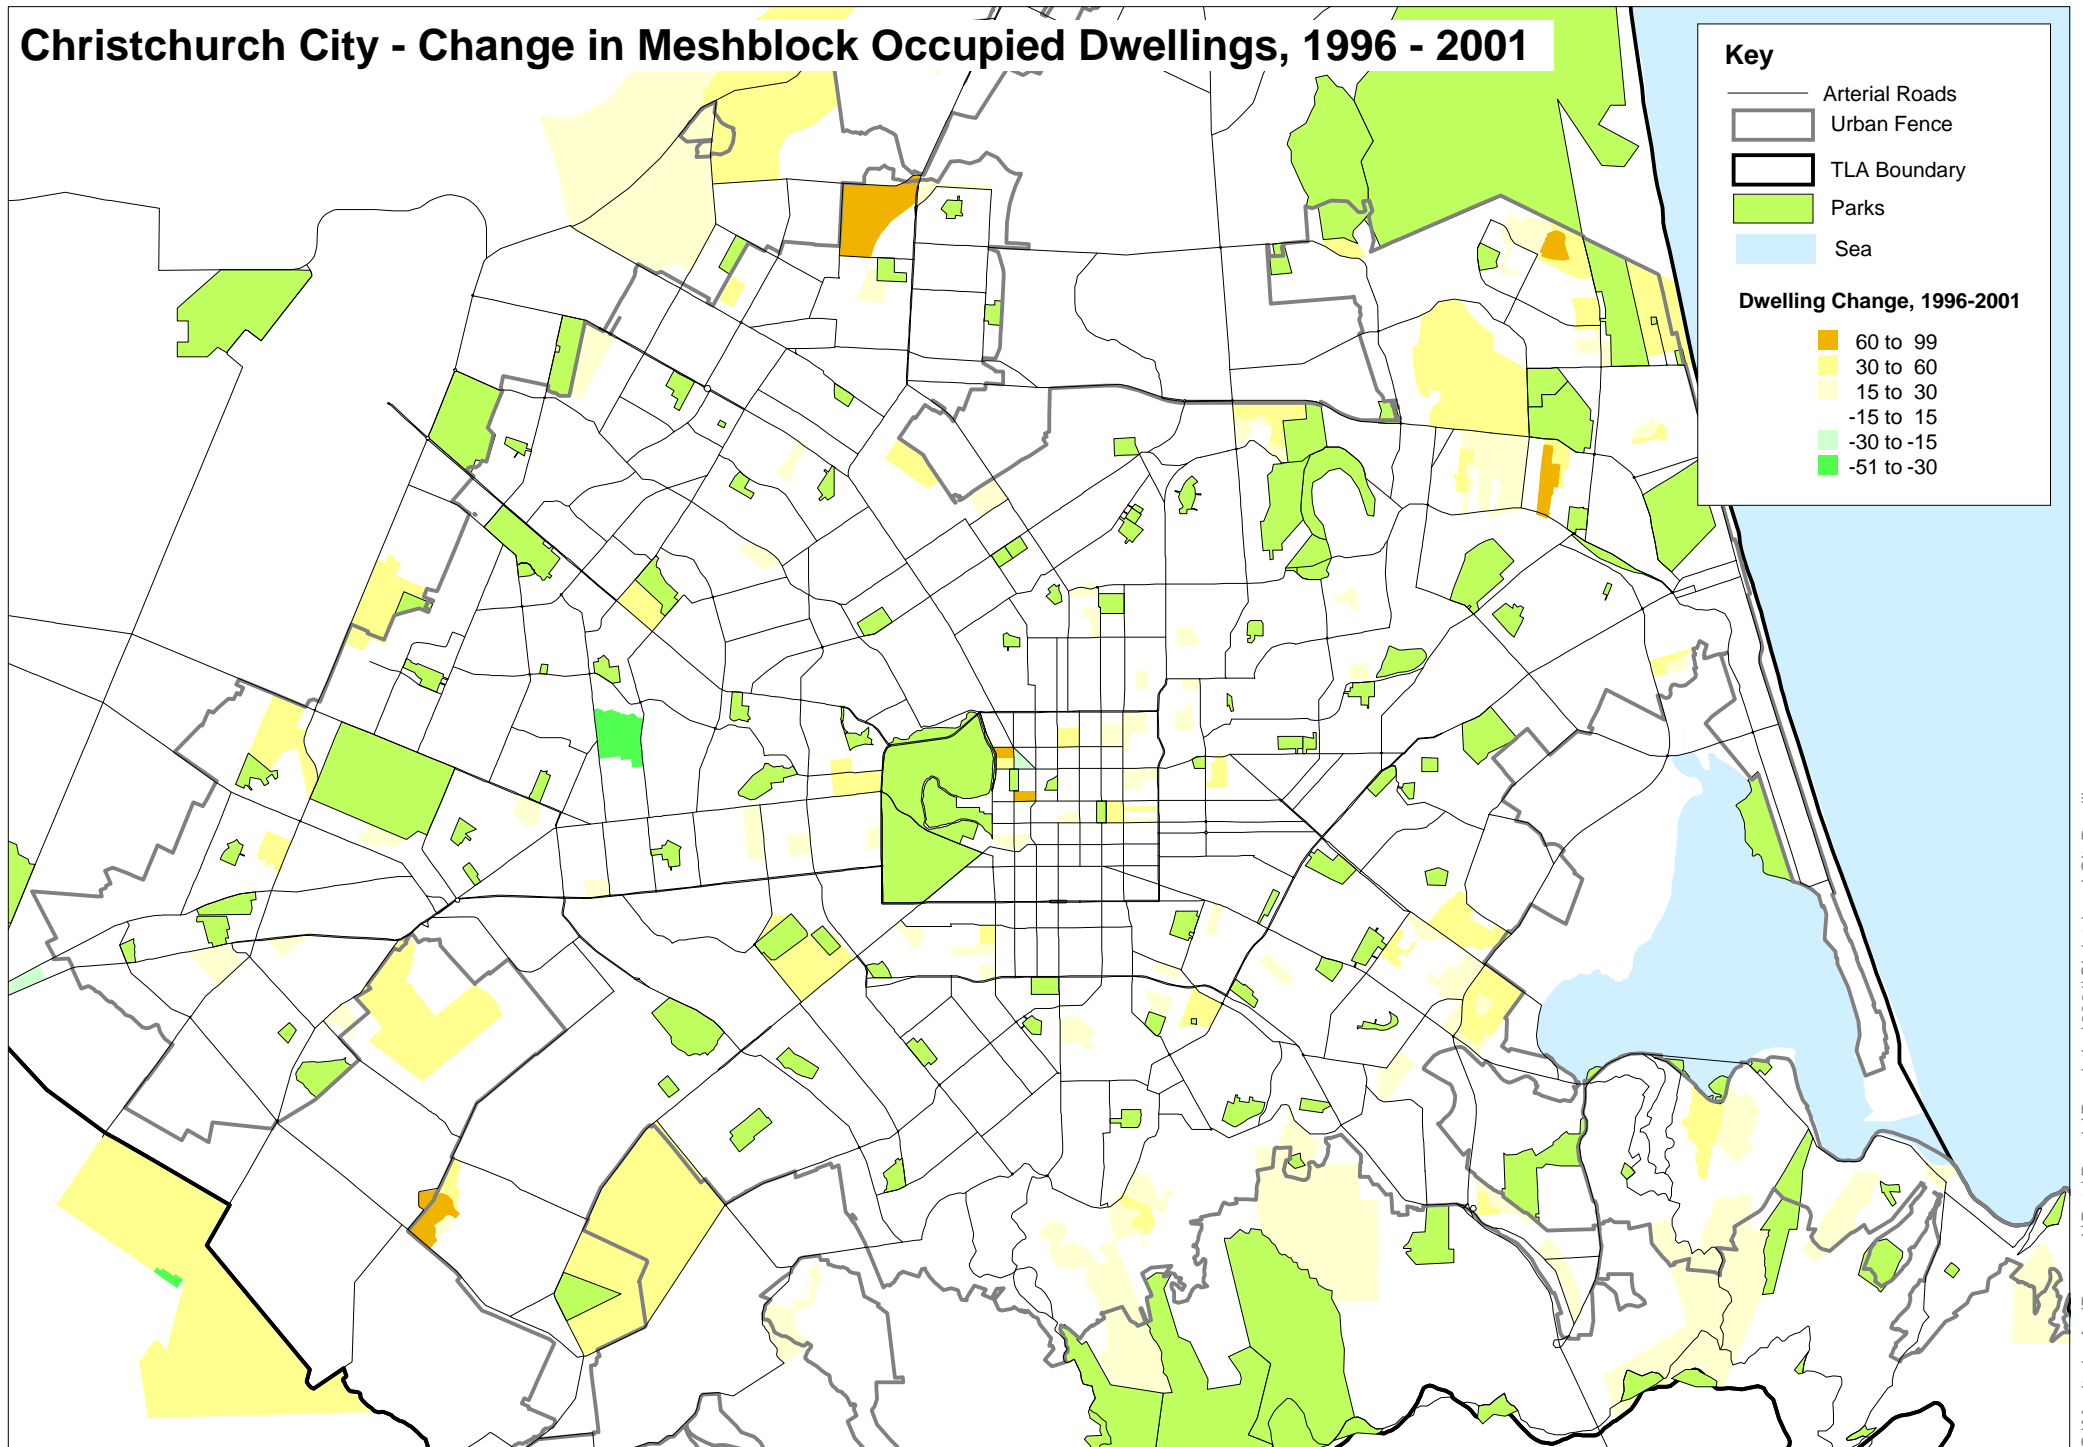

# Christchurch City - Change in Meshblock Occupied Dwellings, 1996 - 2001

Source: Statistics New Zealand, Census of Population and Dwellings, 1996 and 2001  
Prepared by Monitoring and Research Team, CCC, February 2002