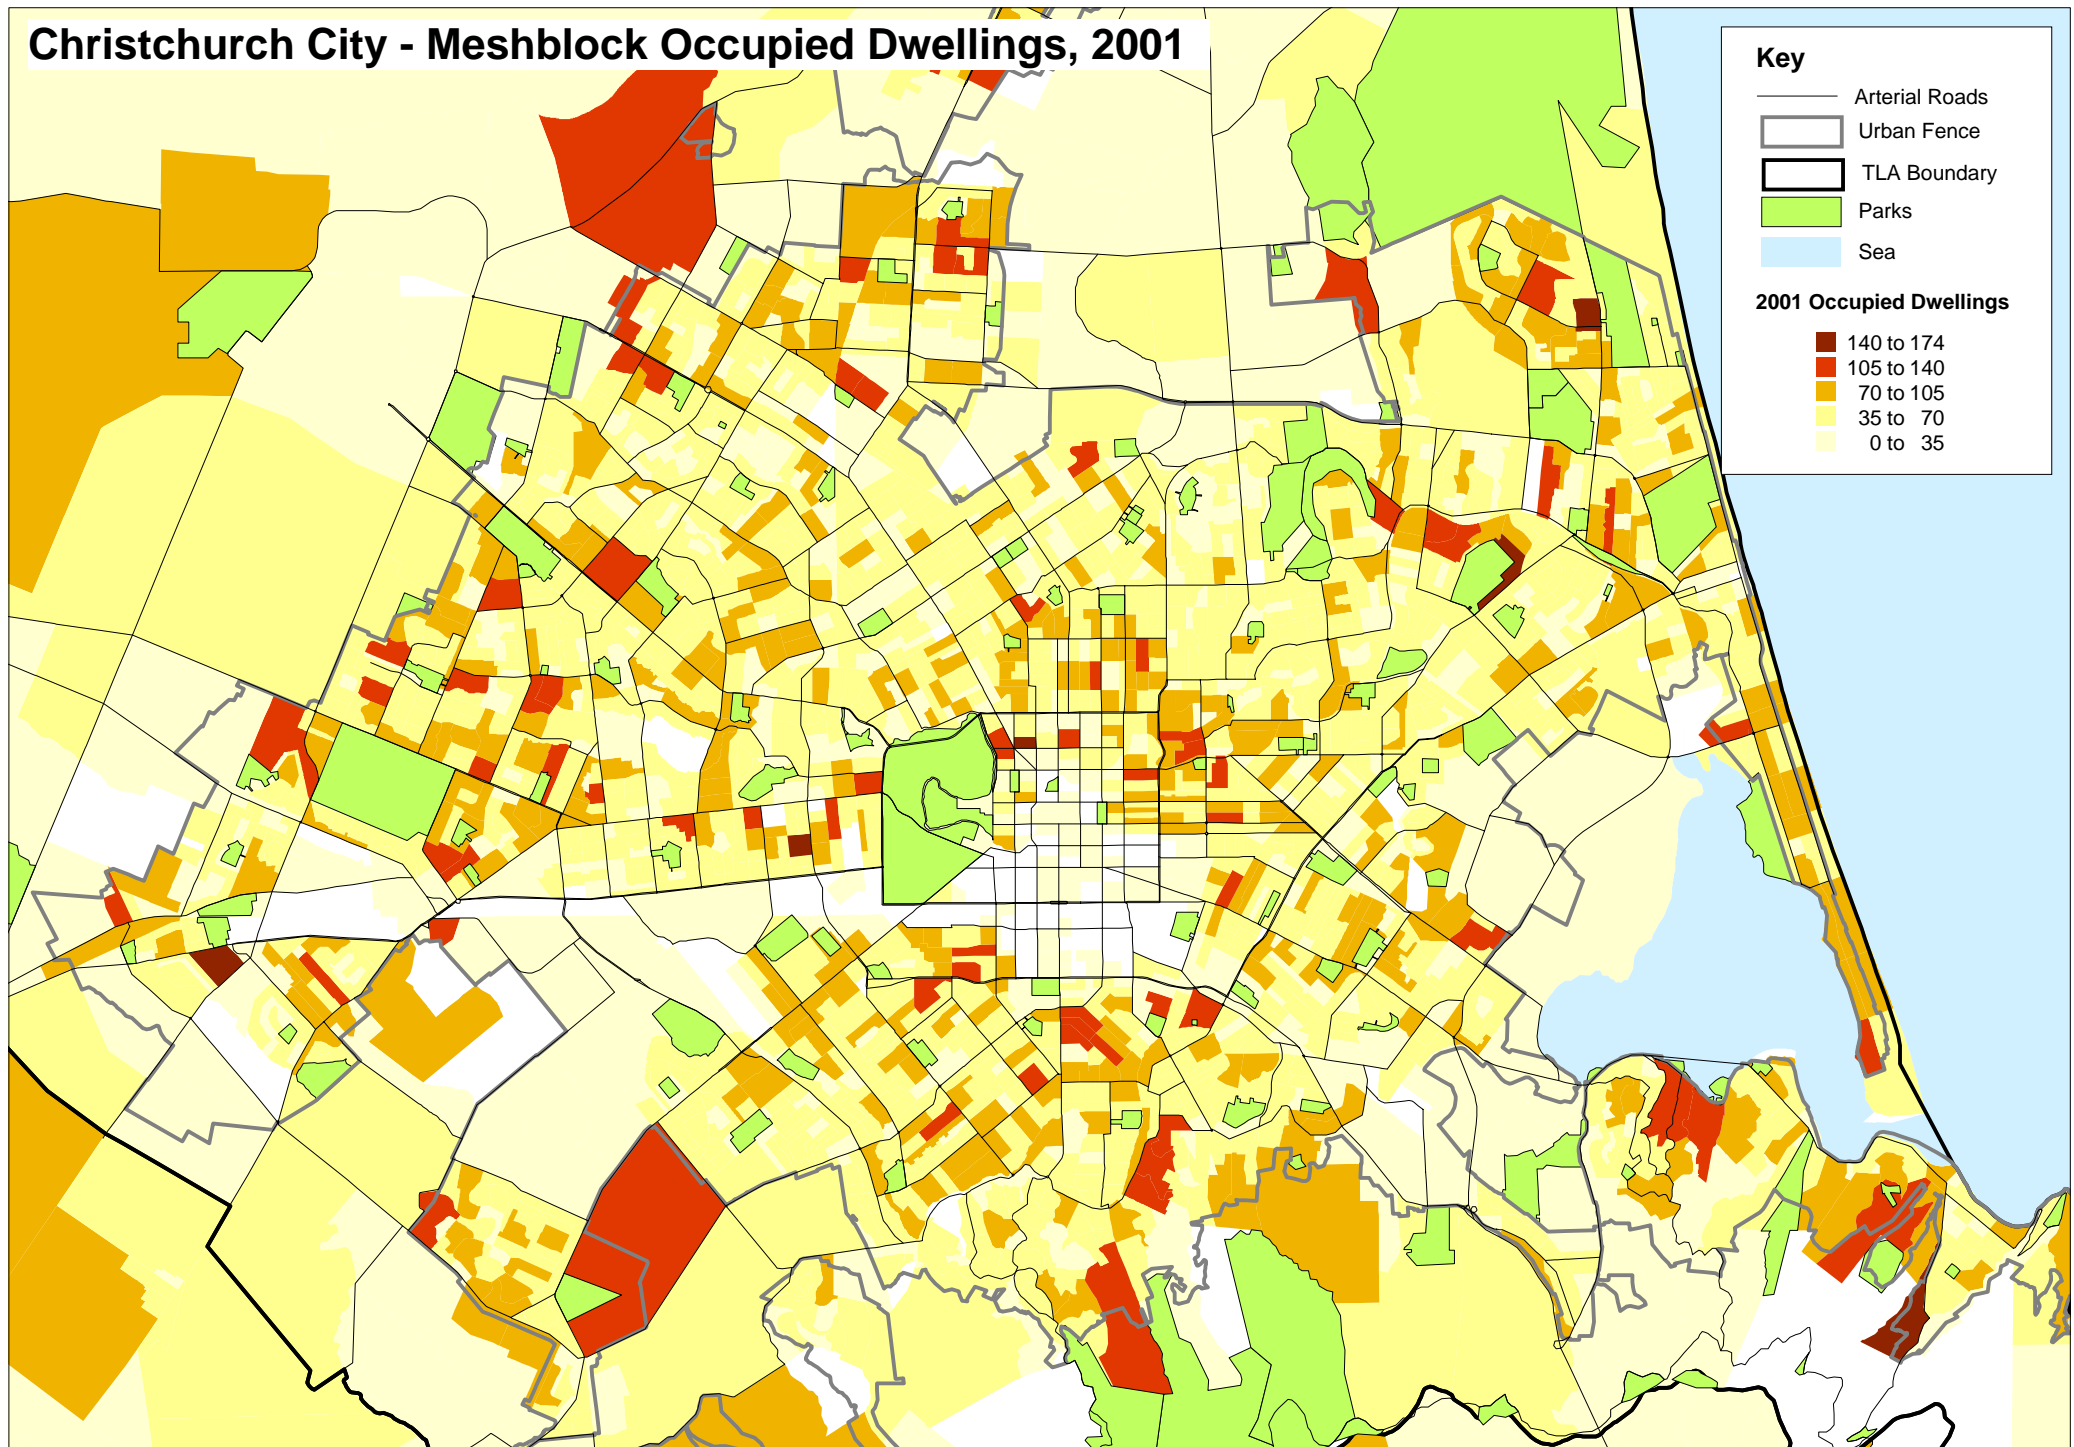

Christchurch City - Meshblock Occupied Dwellings, 2001

Source: Statistics New Zealand, Census of Population and Dwellings, 2001
Prepared by Monitoring and Research Team, CCC, February 2002