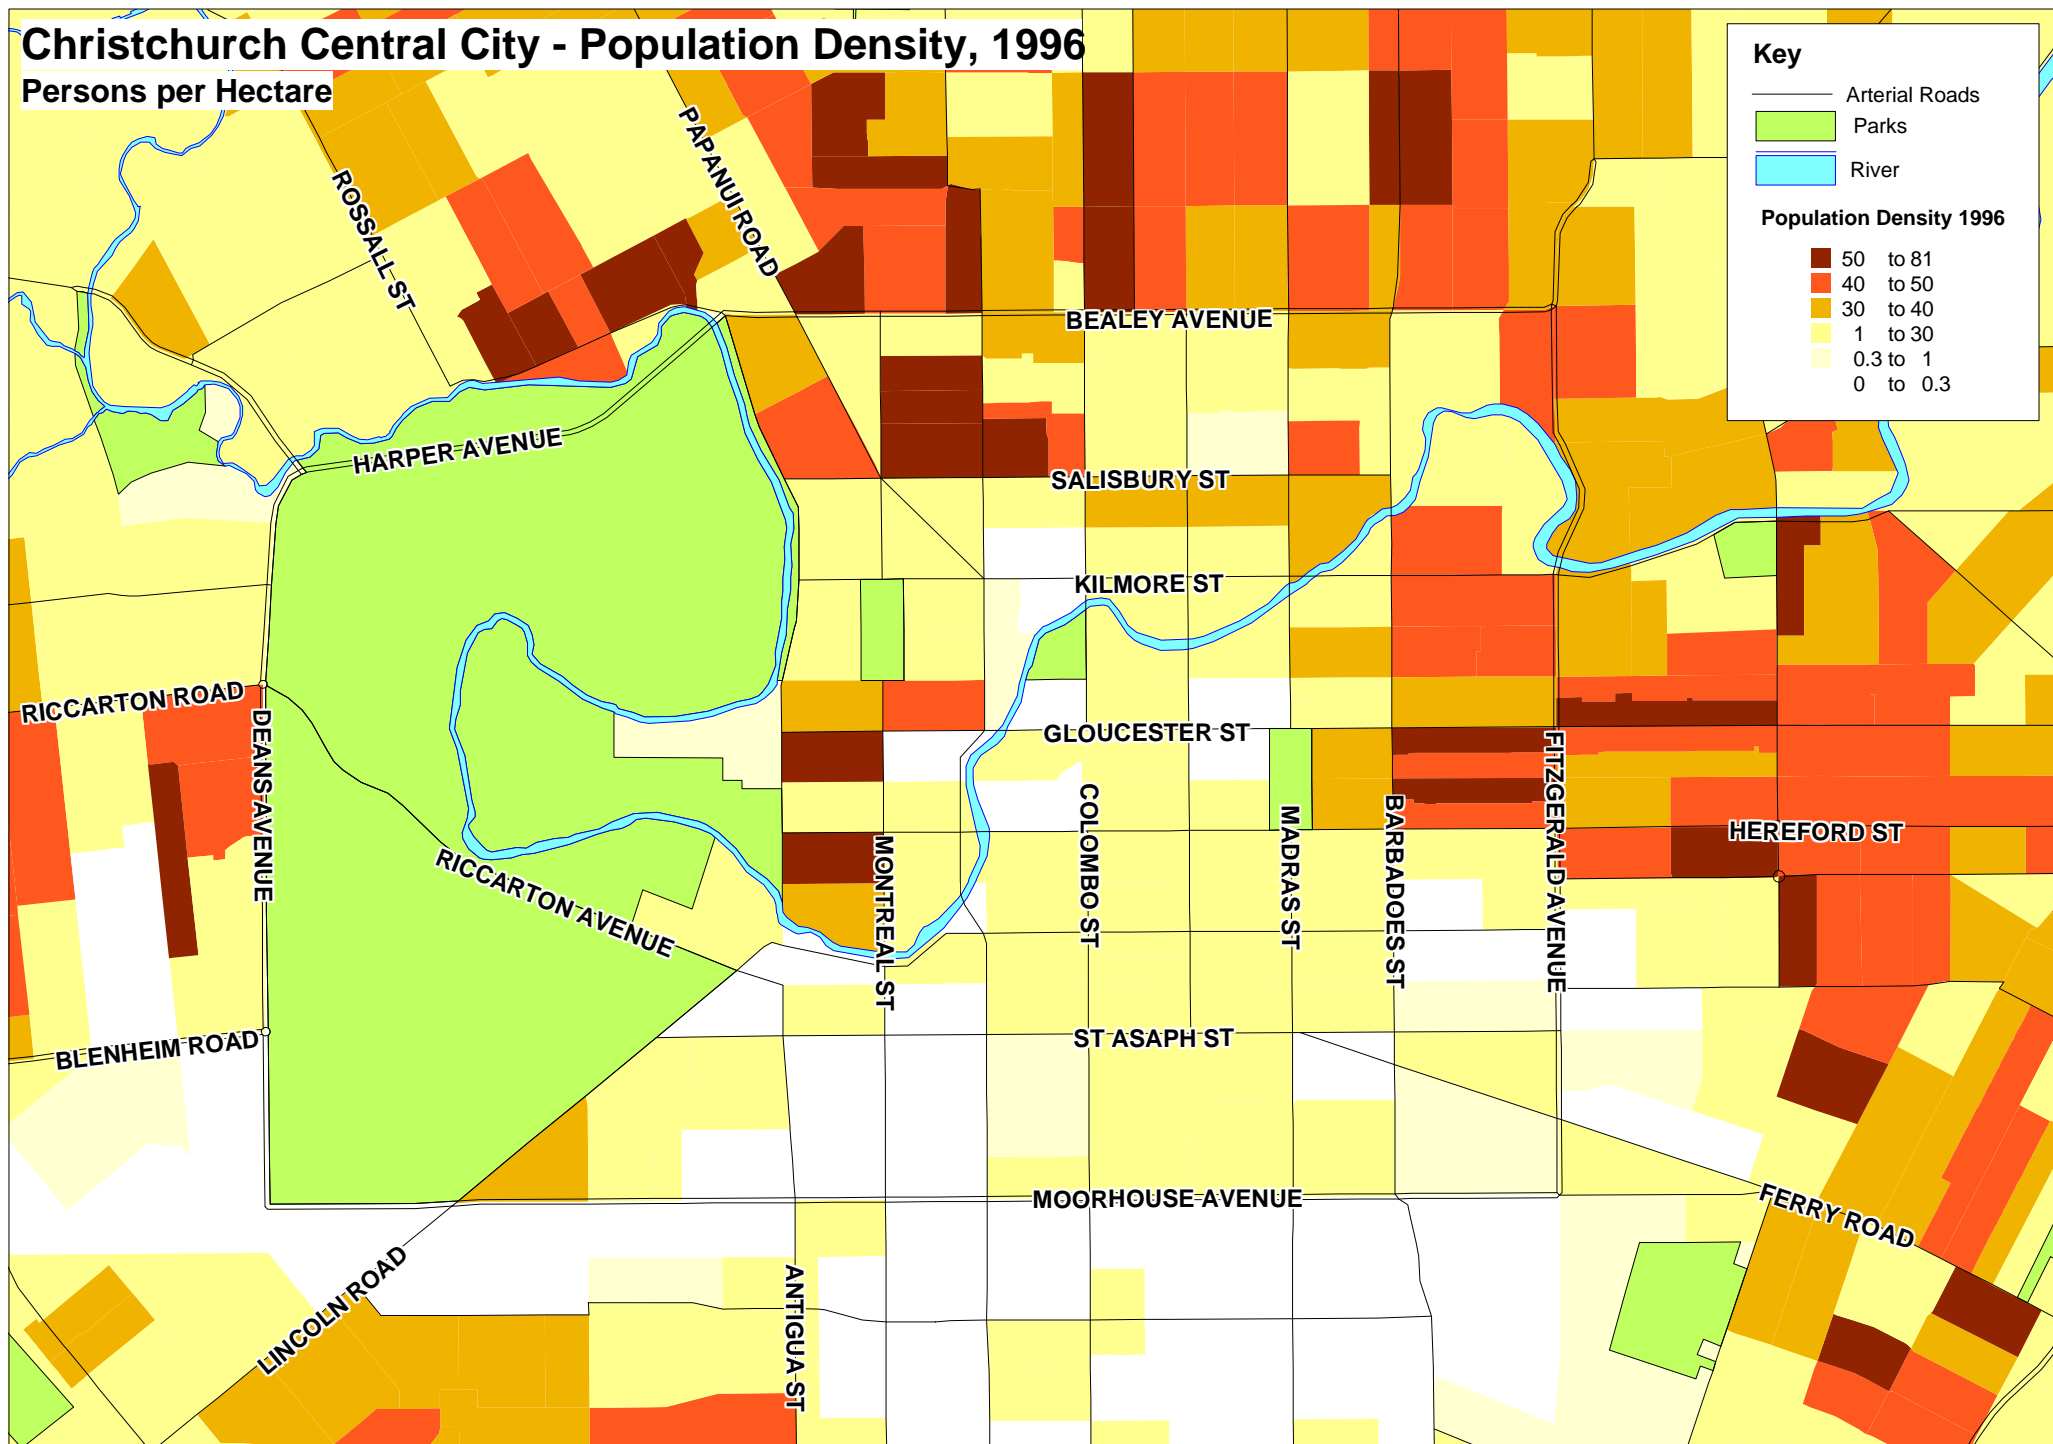

Christchurch Central City - Population Density, 1996

Persons per Hectare

Source: Statistics New Zealand, Census of Population and Dwellings, 1996
 Prepared by Monitoring and Research Team, CCC, February 2002