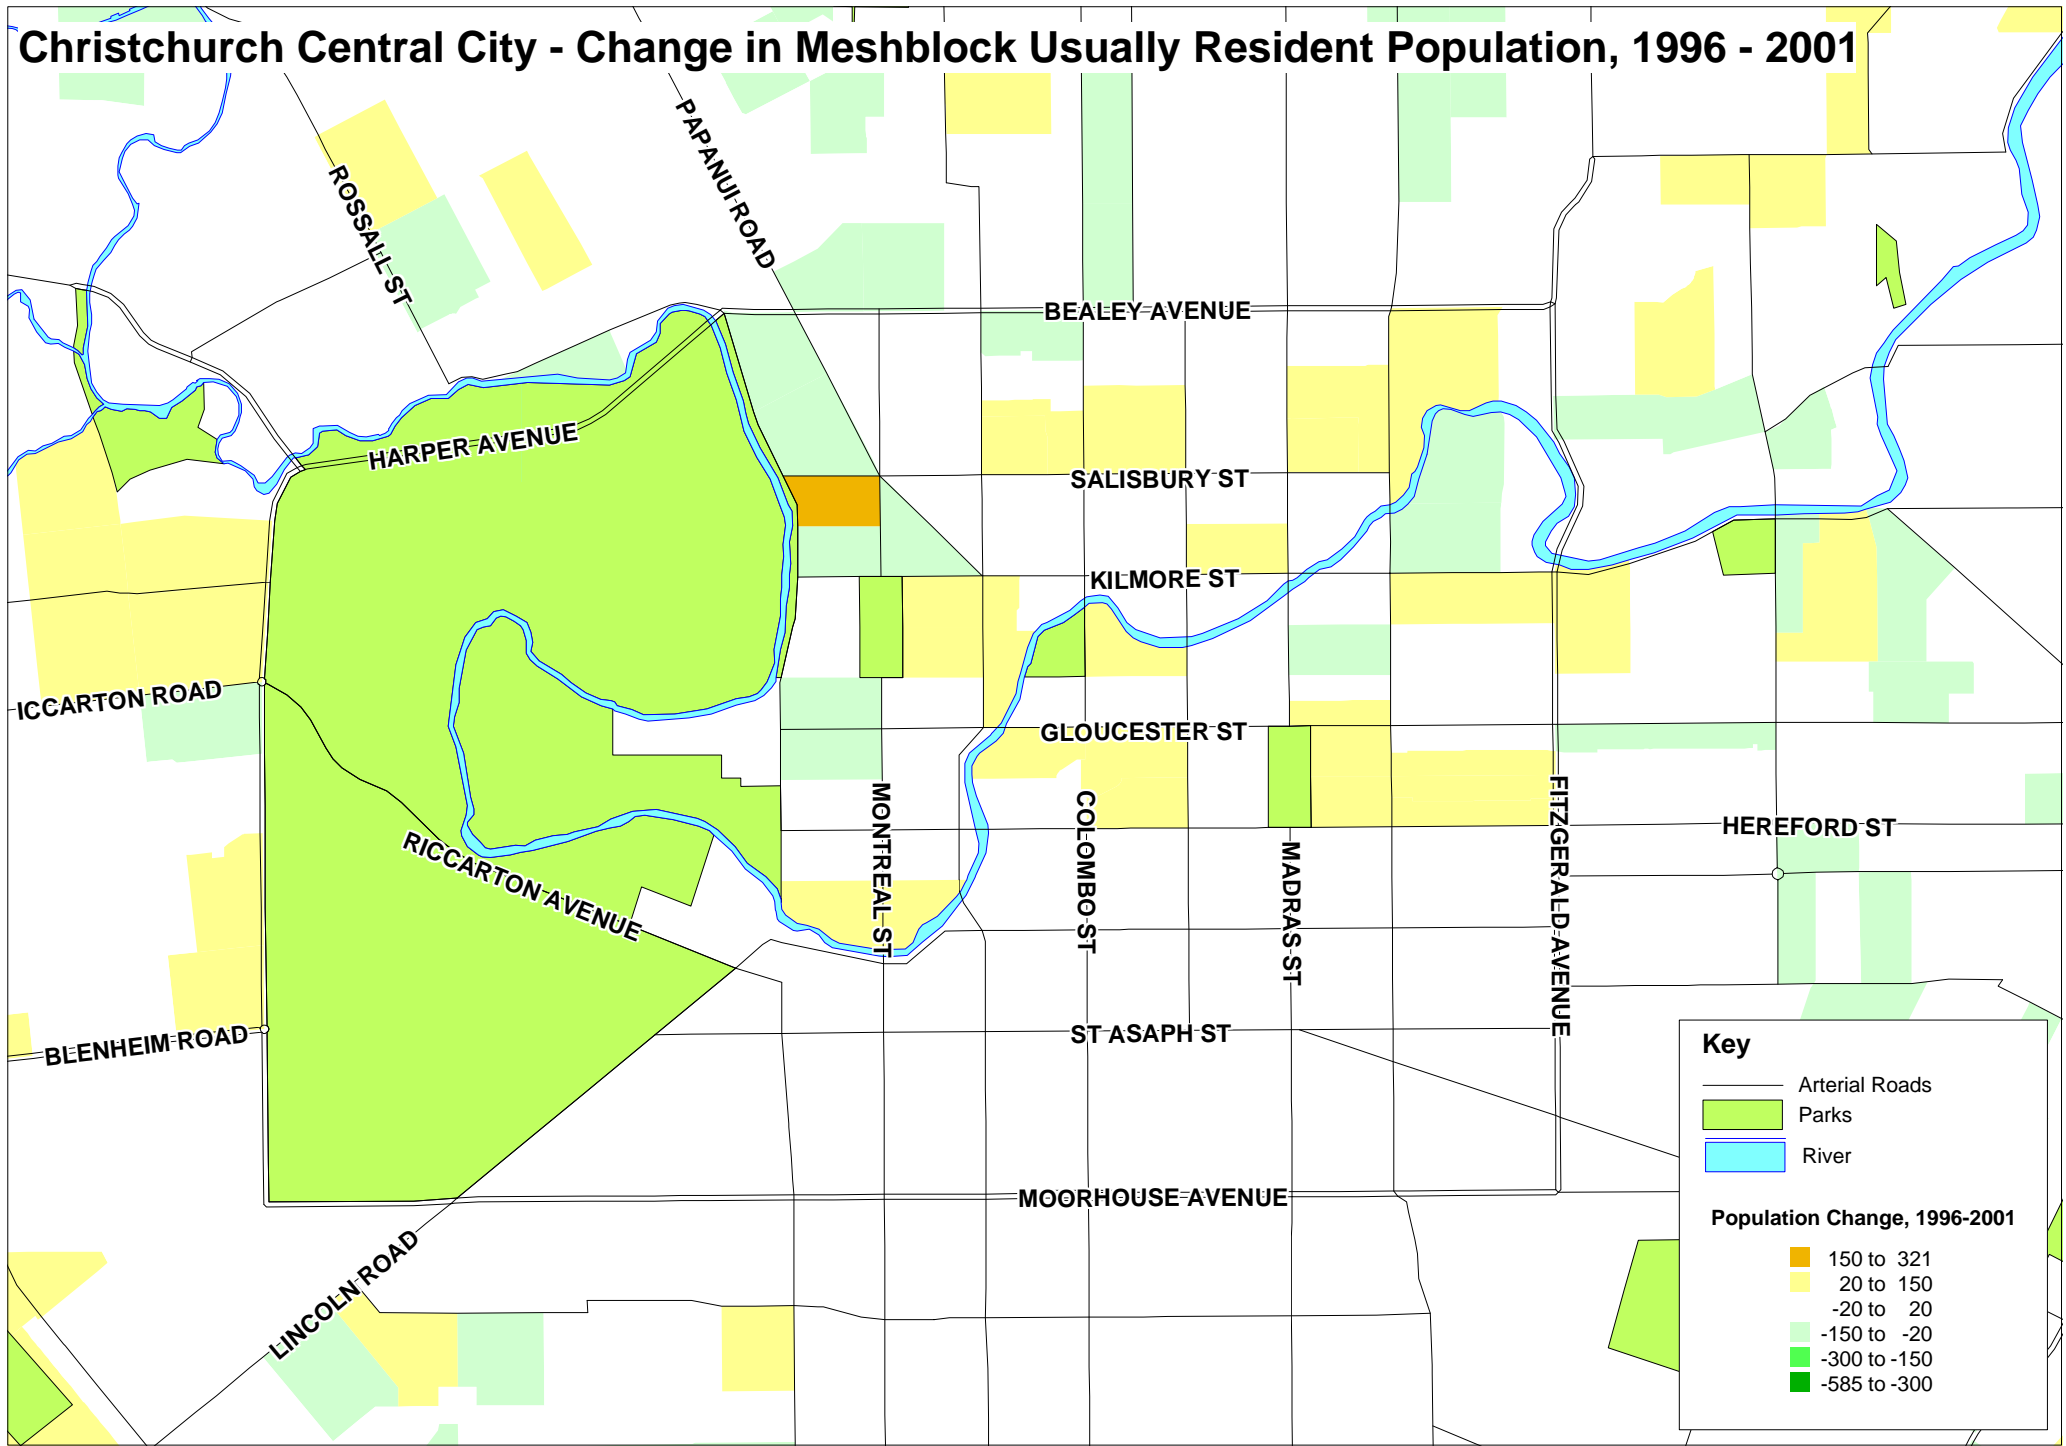

Christchurch Central City - Change in Meshblock Usually Resident Population, 1996 - 2001

S:\MonitoringAndResearch\Data\People\Population\2001\CentralCityPopulation

Source: Statistics New Zealand, Census of Population and Dwellings, 1996 and 2001
 Prepared by Monitoring and Research Team, CCC, February 2002