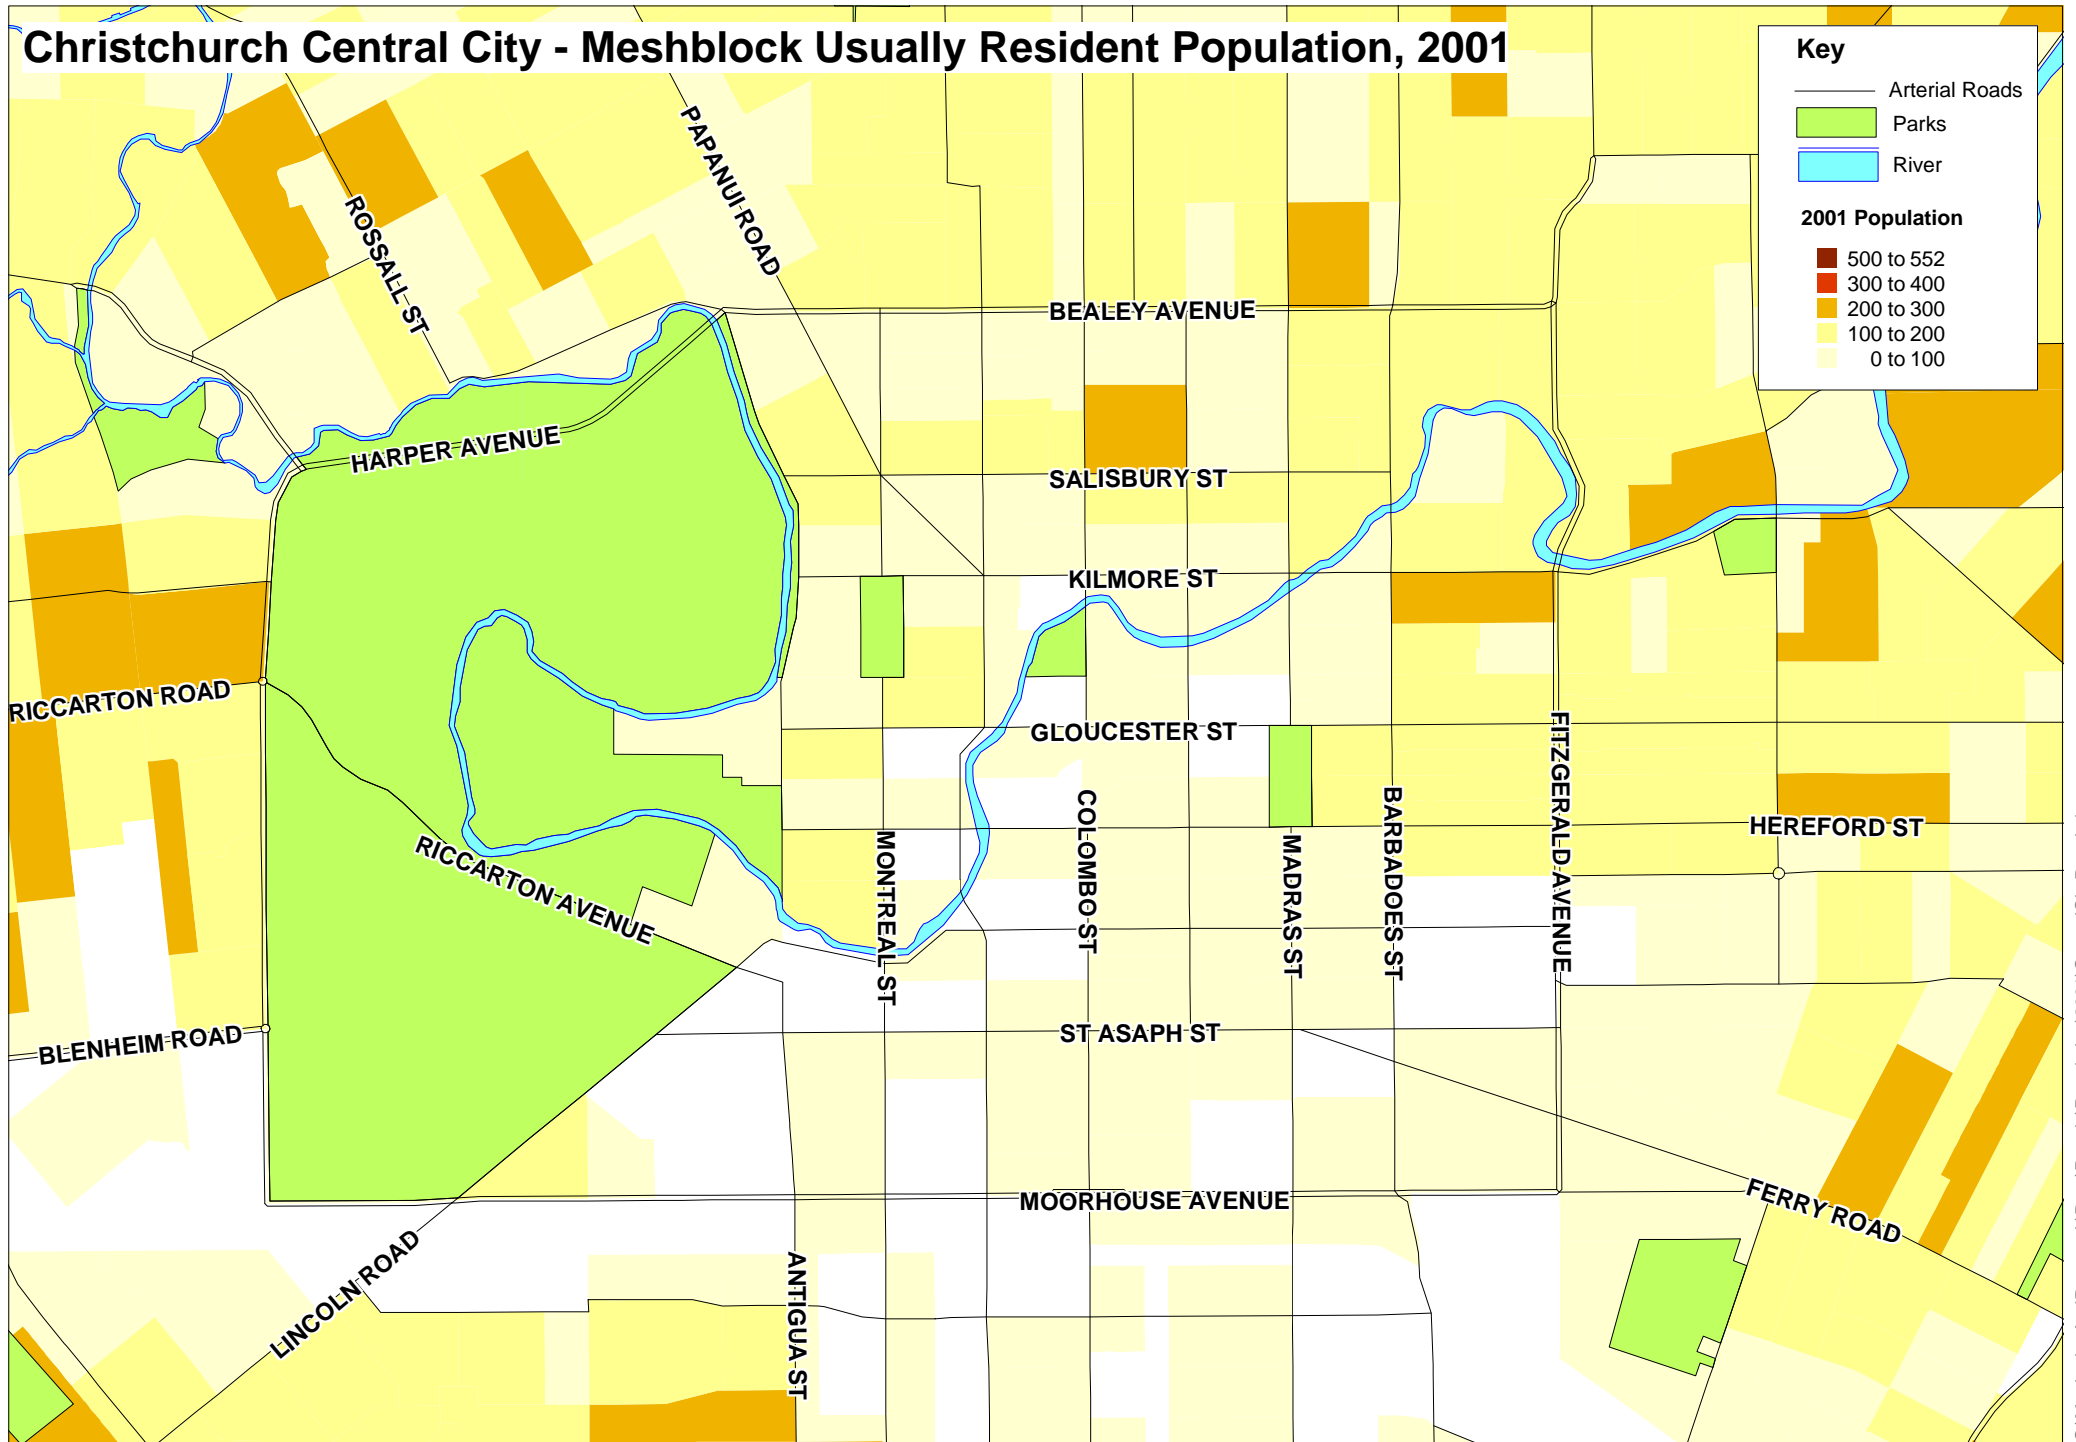

Christchurch Central City - Meshblock Usually Resident Population, 2001

Source: Statistics New Zealand, Census of Population and Dwellings, 2001
 Prepared by Monitoring and Research Team, CCC, February 2002