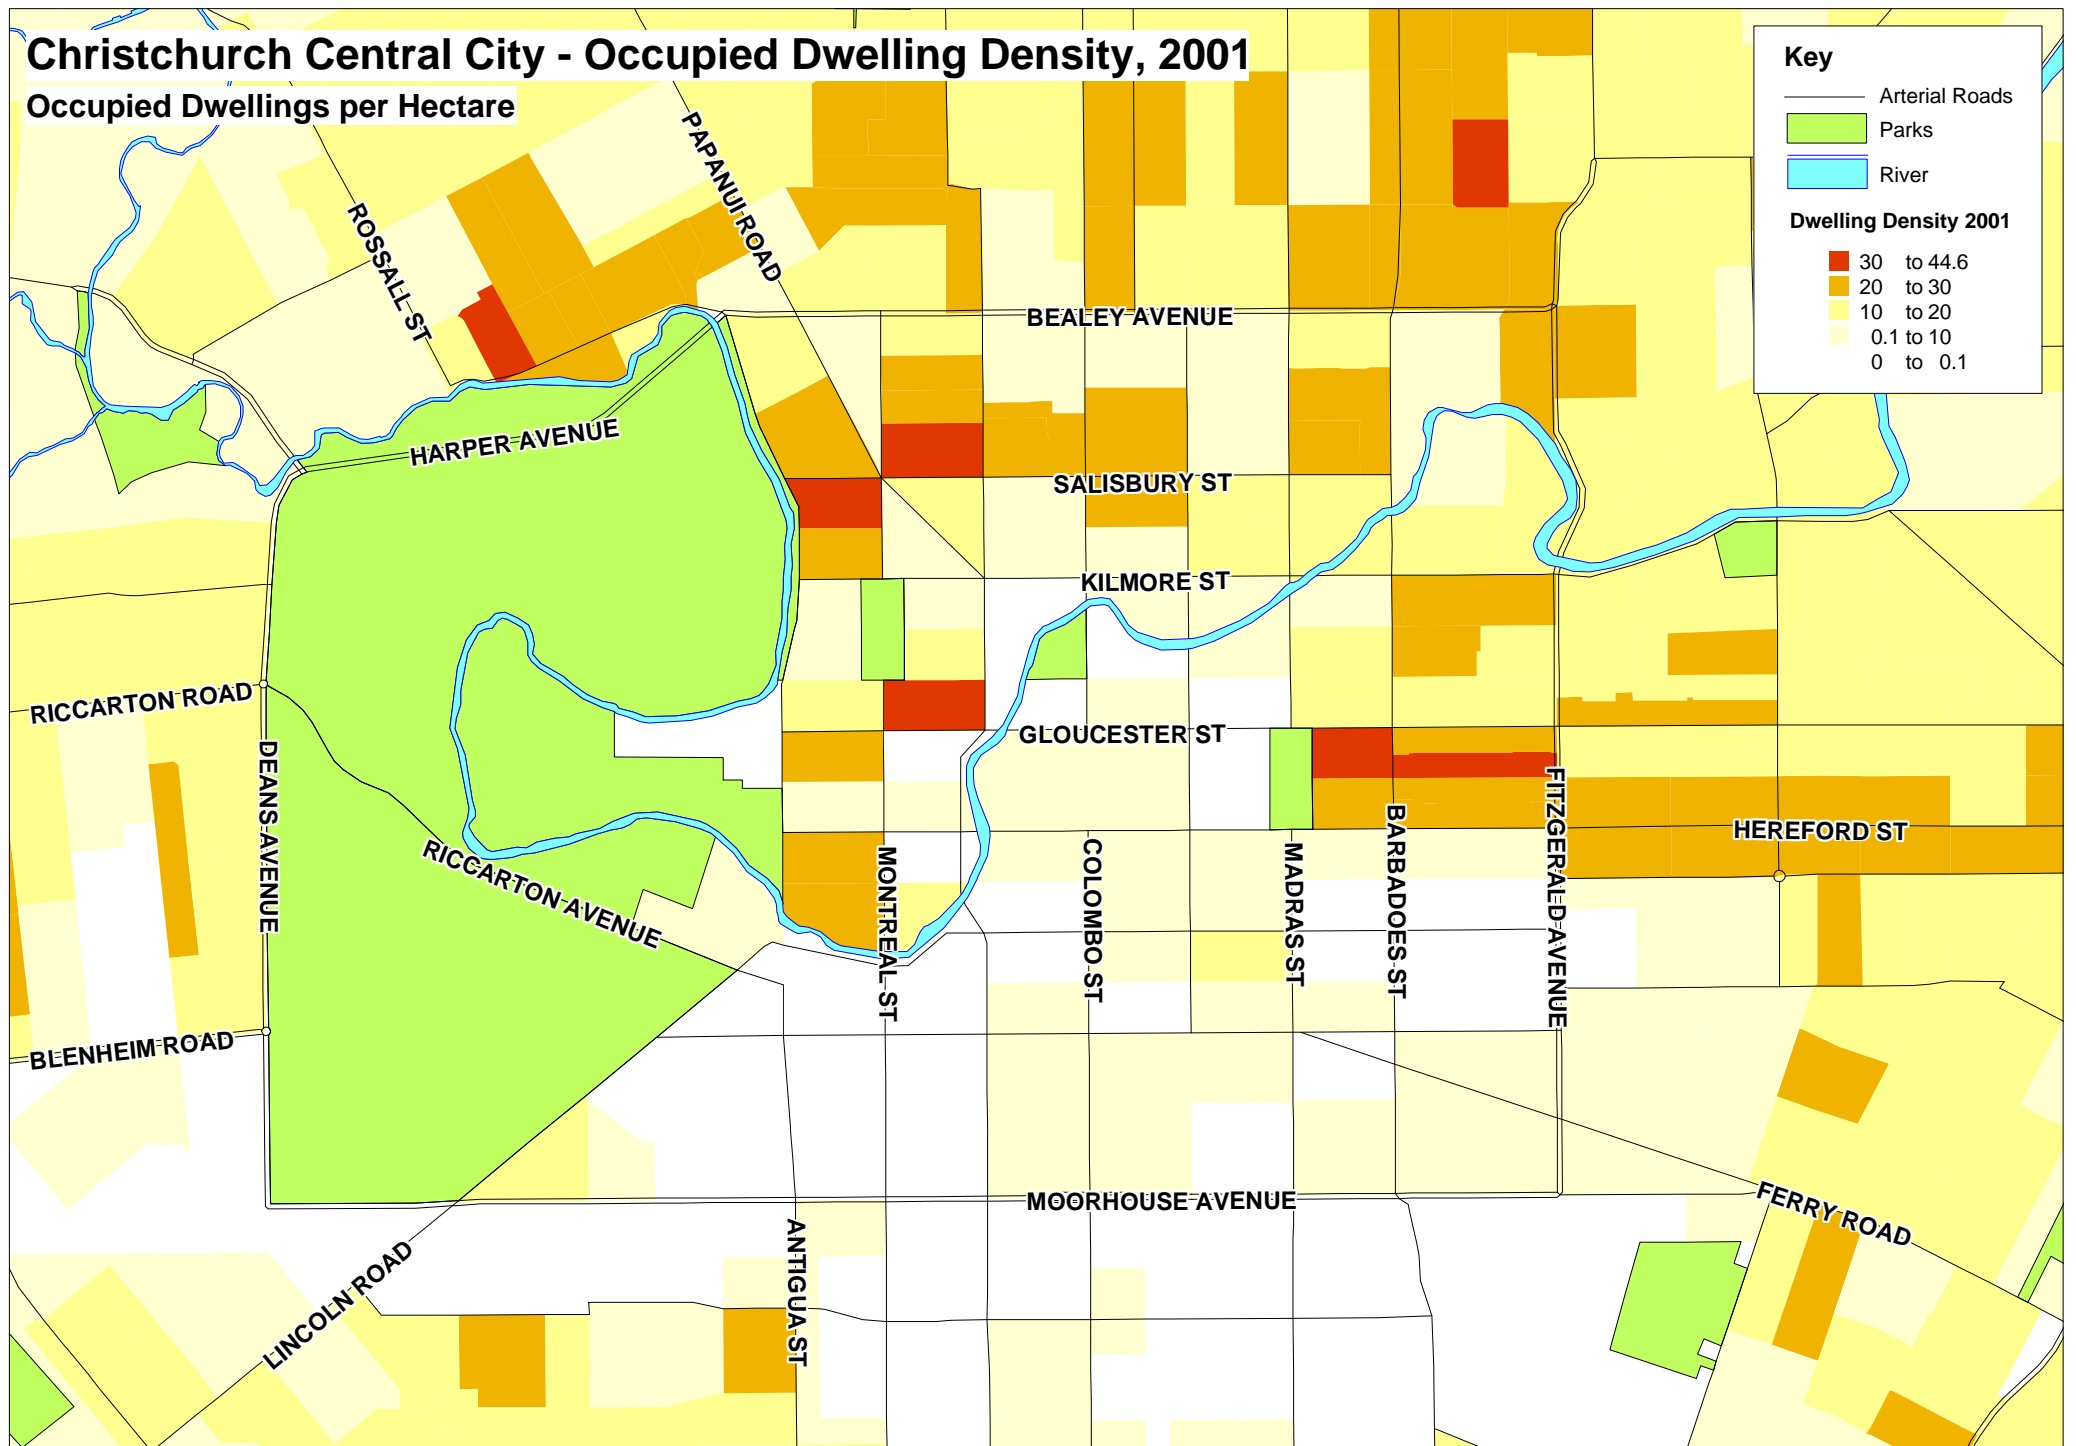

# Christchurch Central City - Occupied Dwelling Density, 2001

Occupied Dwellings per Hectare

Source: Statistics New Zealand, Census of Population and Dwellings, 2001  
Prepared by Monitoring and Research Team, CCC, February 2002