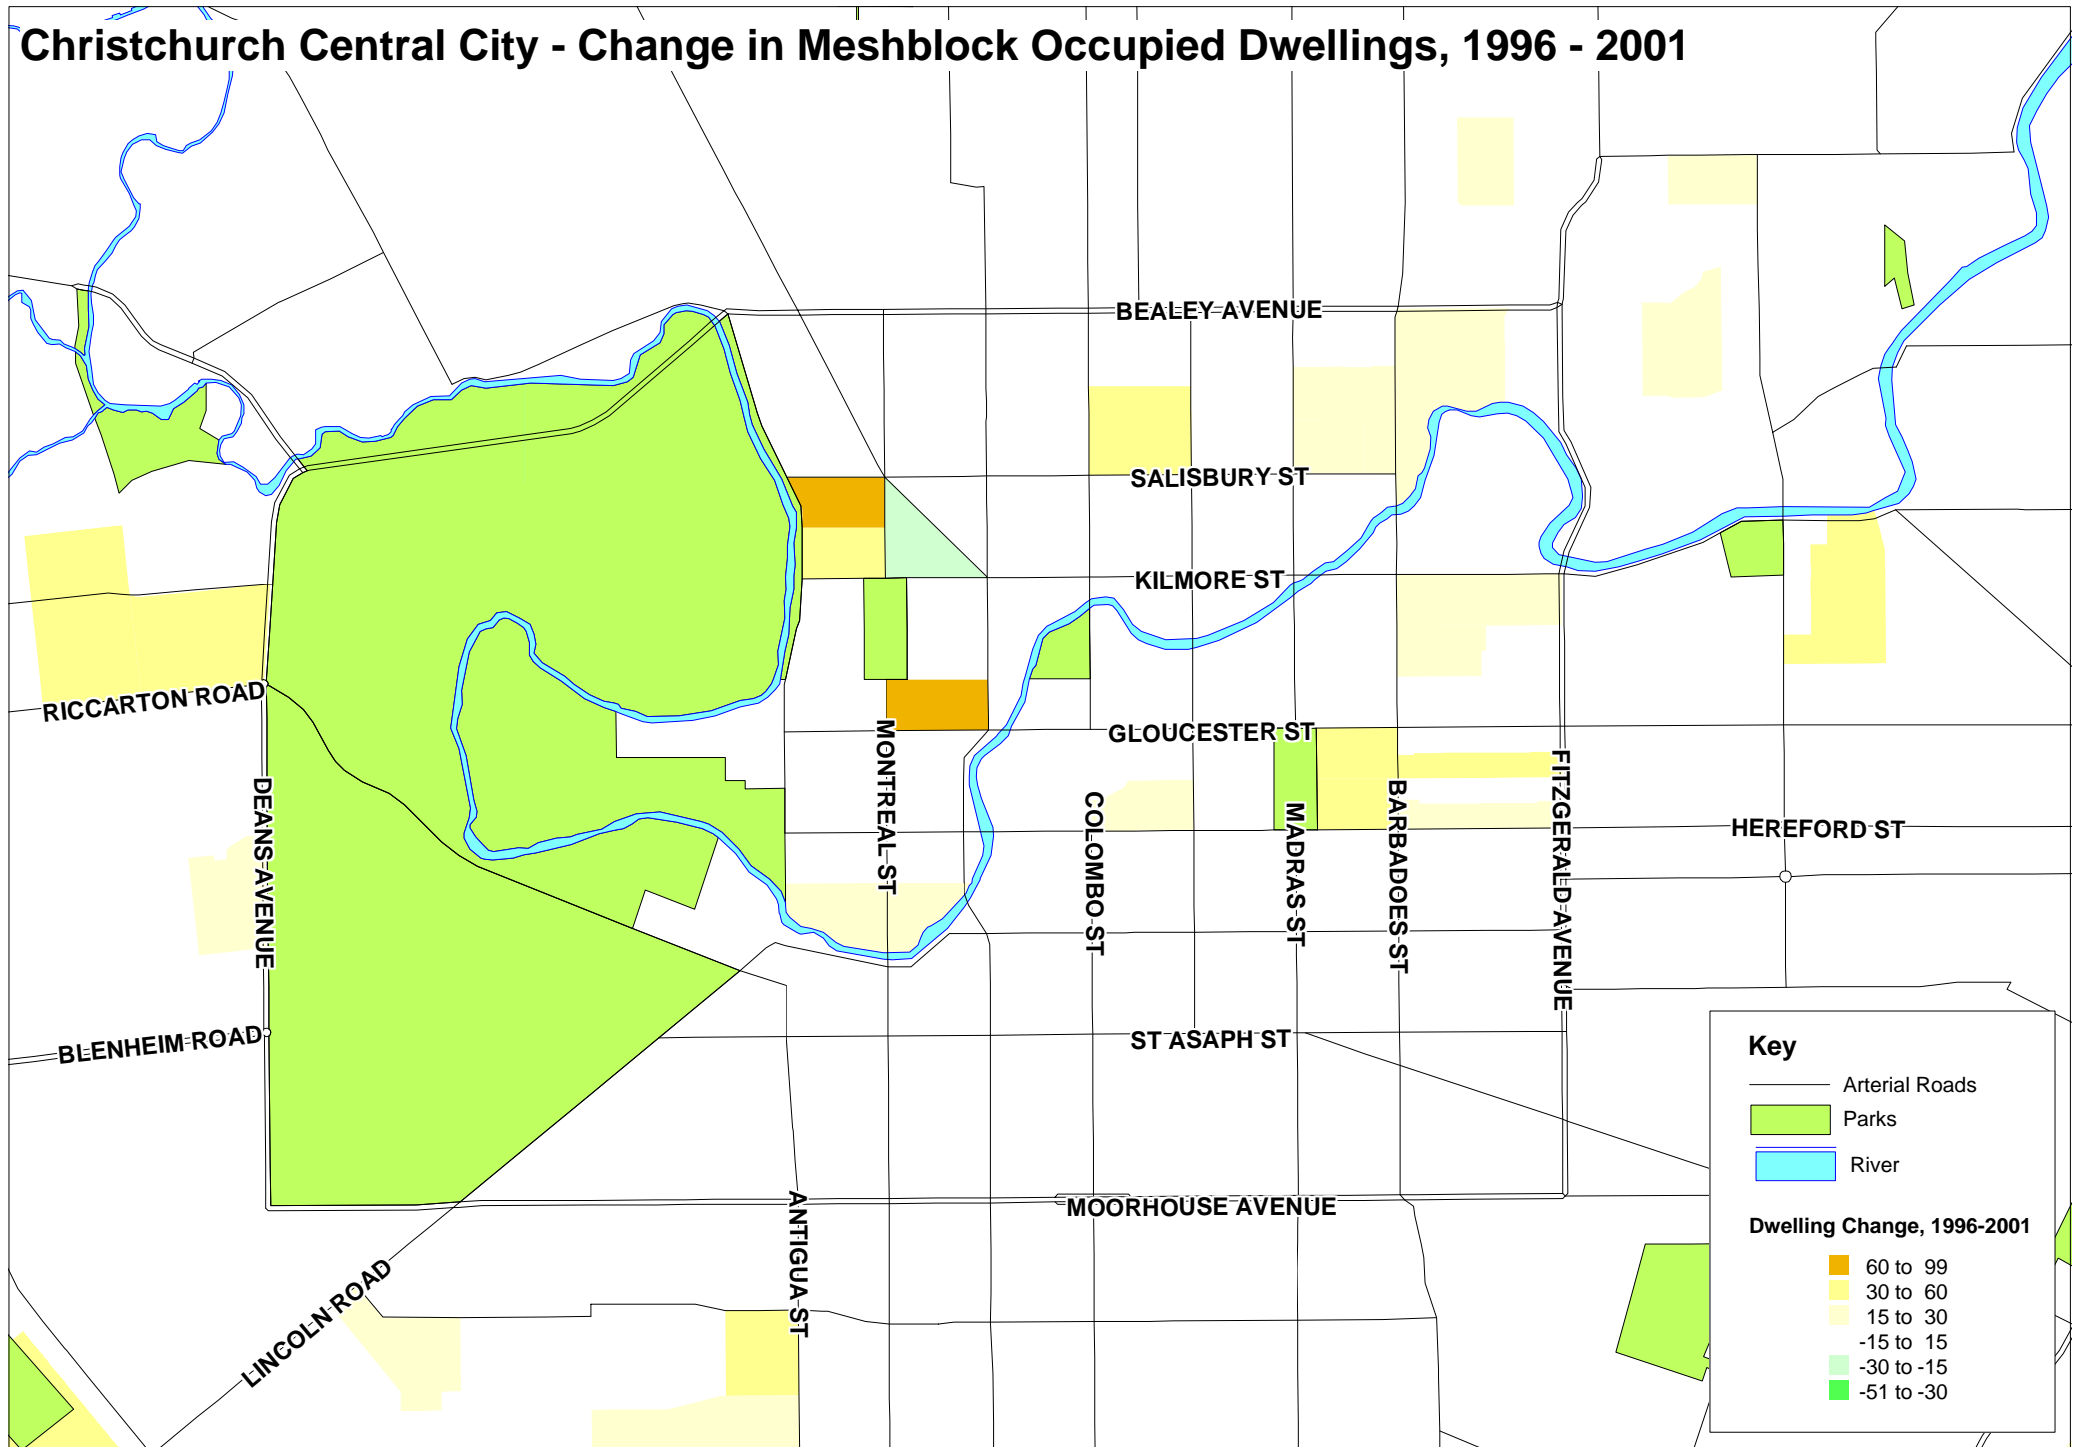

Christchurch Central City - Change in Meshblock Occupied Dwellings, 1996 - 2001

Source: Statistics New Zealand, Census of Population and Dwellings, 1996 and 2001
 Prepared by Monitoring and Research Team, CCC, February 2002