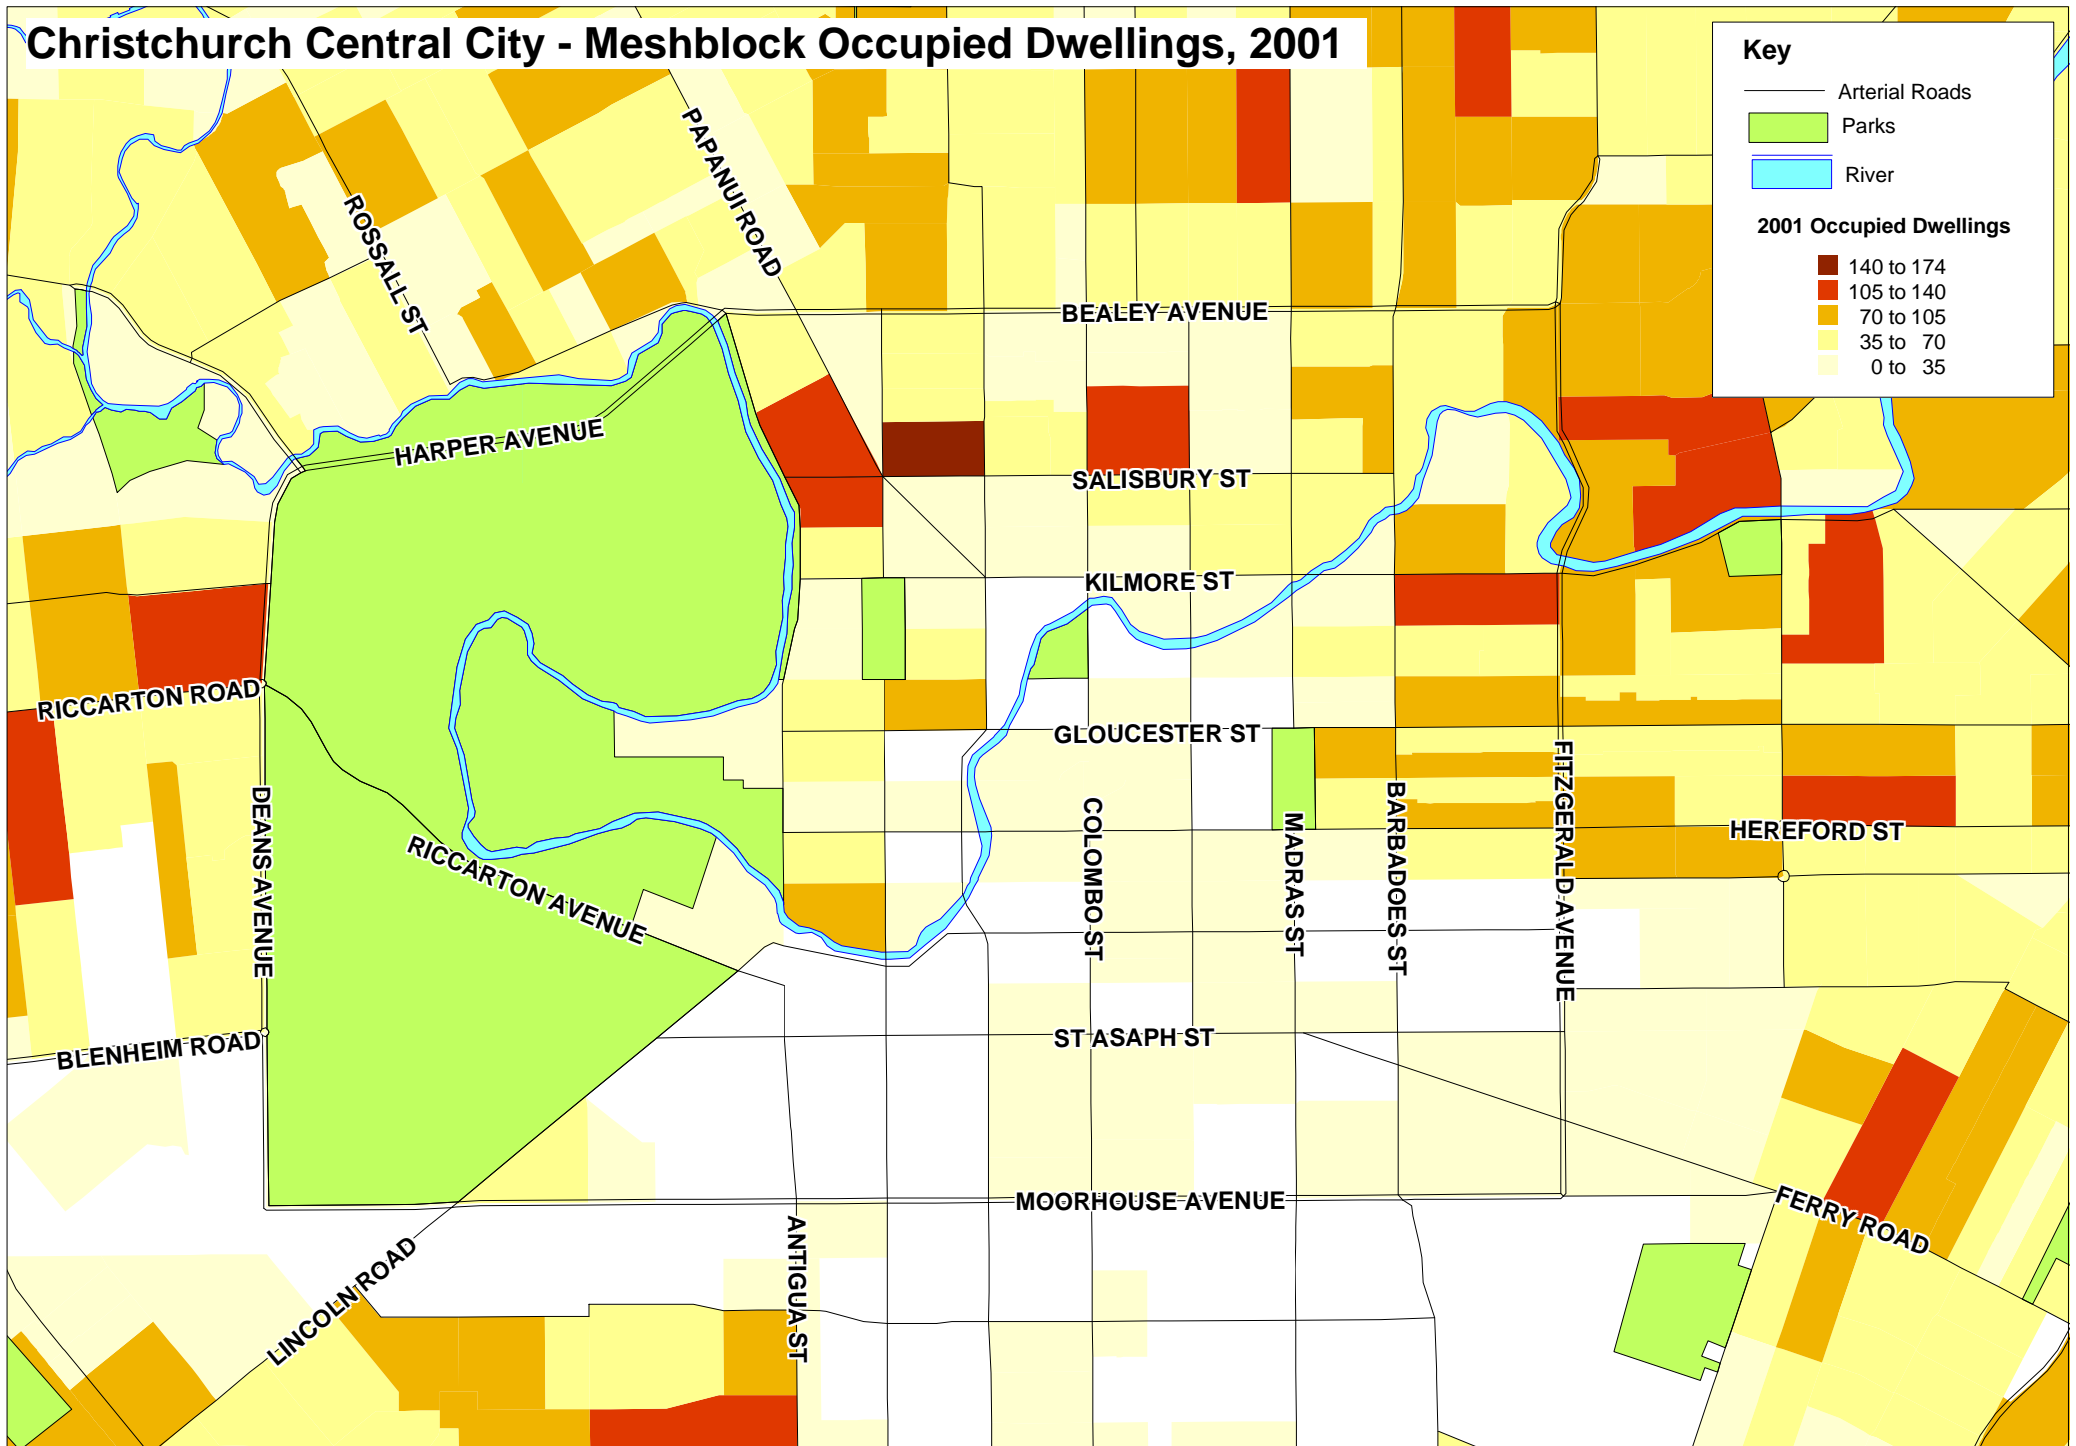

# Christchurch Central City - Meshblock Occupied Dwellings, 2001

Source: Statistics New Zealand, Census of Population and Dwellings, 2001  
 Prepared by Monitoring and Research Team, CCC, February 2002