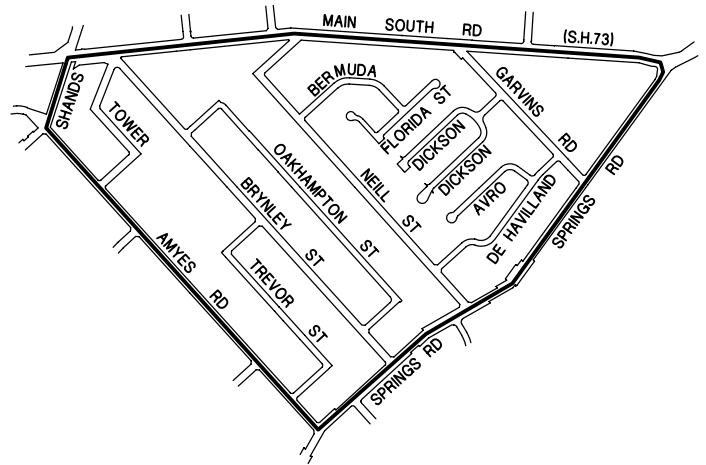

Residents' Groups cont'd ...

Wigram Residents' Association

Kenny Stevens
29 Bermuda Drive
Christchurch
349-7976