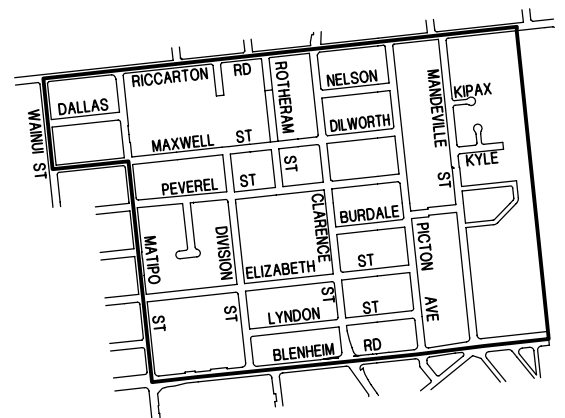

**Central Riccarton
Residents' Association**

Keith Derbyshire
65 Division Street
Christchurch
348-4643
348-4644