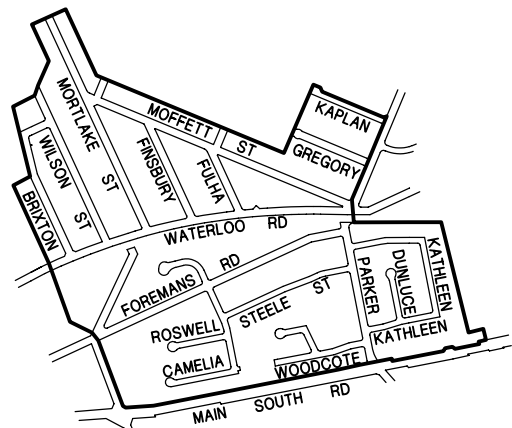

Islington Residents' Association

Ms M J Bradford
35 Moffett Street
Christchurch
349-4704