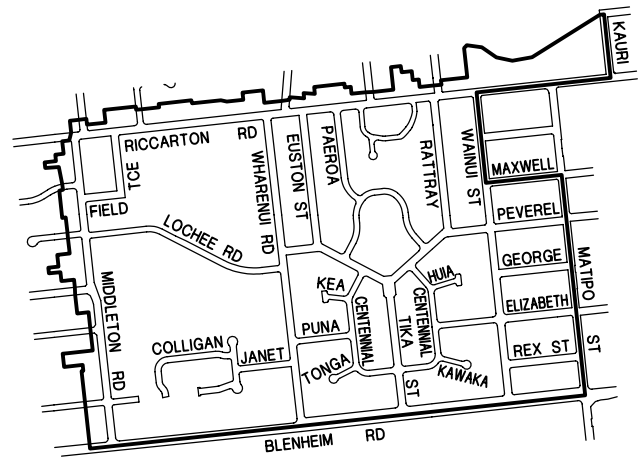

**Riccarton/Kilmarnock
Residents' Association**

John Hardie
48 Rata Street
Christchurch
343-3883

**Deans Avenue
Precinct Society**

Ms B Dawson
PO Box 8391
Christchurch
348-1238

**Central Riccarton
Residents' Association**

Keith Derbyshire
65 Division Street
Christchurch
348-4643
348-4644

Residents' Groups cont'd...

Middleton / Matipo Community Association

Justine Mouat
11 Aotea Terrace
Christchurch
332-3378

Riccarton Park Residents' Association