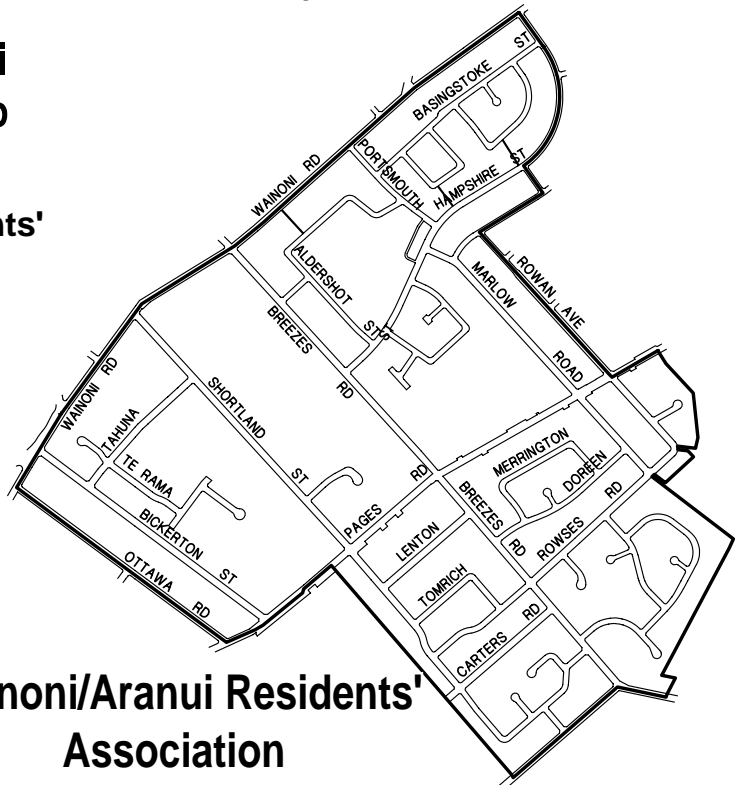

Otakaro/Wainoni Residents Group

Wainoni/Aranui Residents' Association

Tamati Faletanoai
4 Netley Place
Wainoni
CHRISTCHURCH
Ph 382-5477
AGM: 27 May
Meetings: Last Thursday of
each month
Venue: Wainoni/Aranui
Family Centre