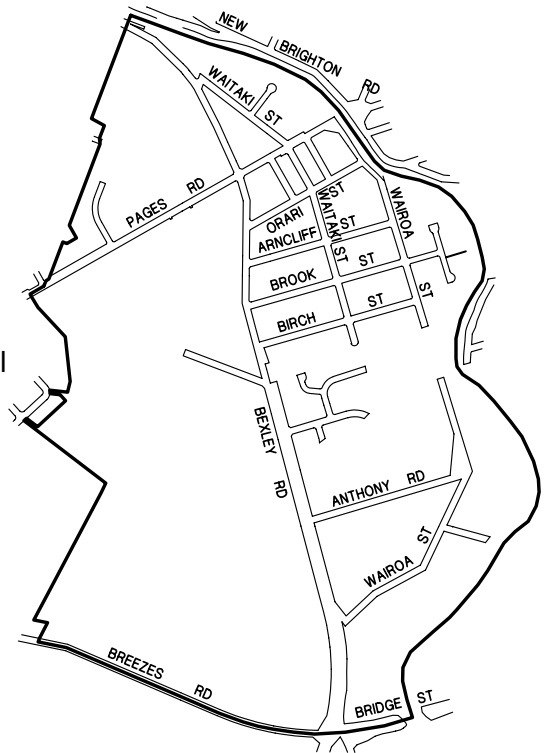

Residents' Groups cont'd ...

Bexley Residents' Association

Michael Knight
 3B Marigold Lane
 Bexley
 CHRISTCHURCH
 Ph 388-9716
 AGM: 12 April
 Meetings: First Monday each month
 Venue: Bexley Association Football
 Clubrooms