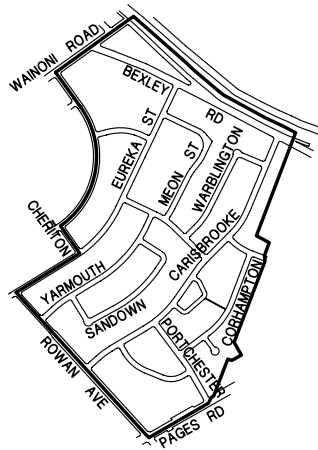

Residents' Groups cont'd ...

Bexley Residents' Association

Michael Knight
 3B Marigold Lane
 Bexley
 CHRISTCHURCH
 Ph 388-9716
 AGM: 12 April
 Meetings: First Monday each month
 Venue: Bexley Association Football
 Clubrooms

Otakaro/Wainoni Residents' Group

Margaret Harland
 112A Eureka Street
 Wainoni
 CHRISTCHURCH
 Ph 388-5502
 Meeting Venue: Wainoni School

Otakaro/Wainoni Residents Group

Wainoni/Aranui Residents' Association