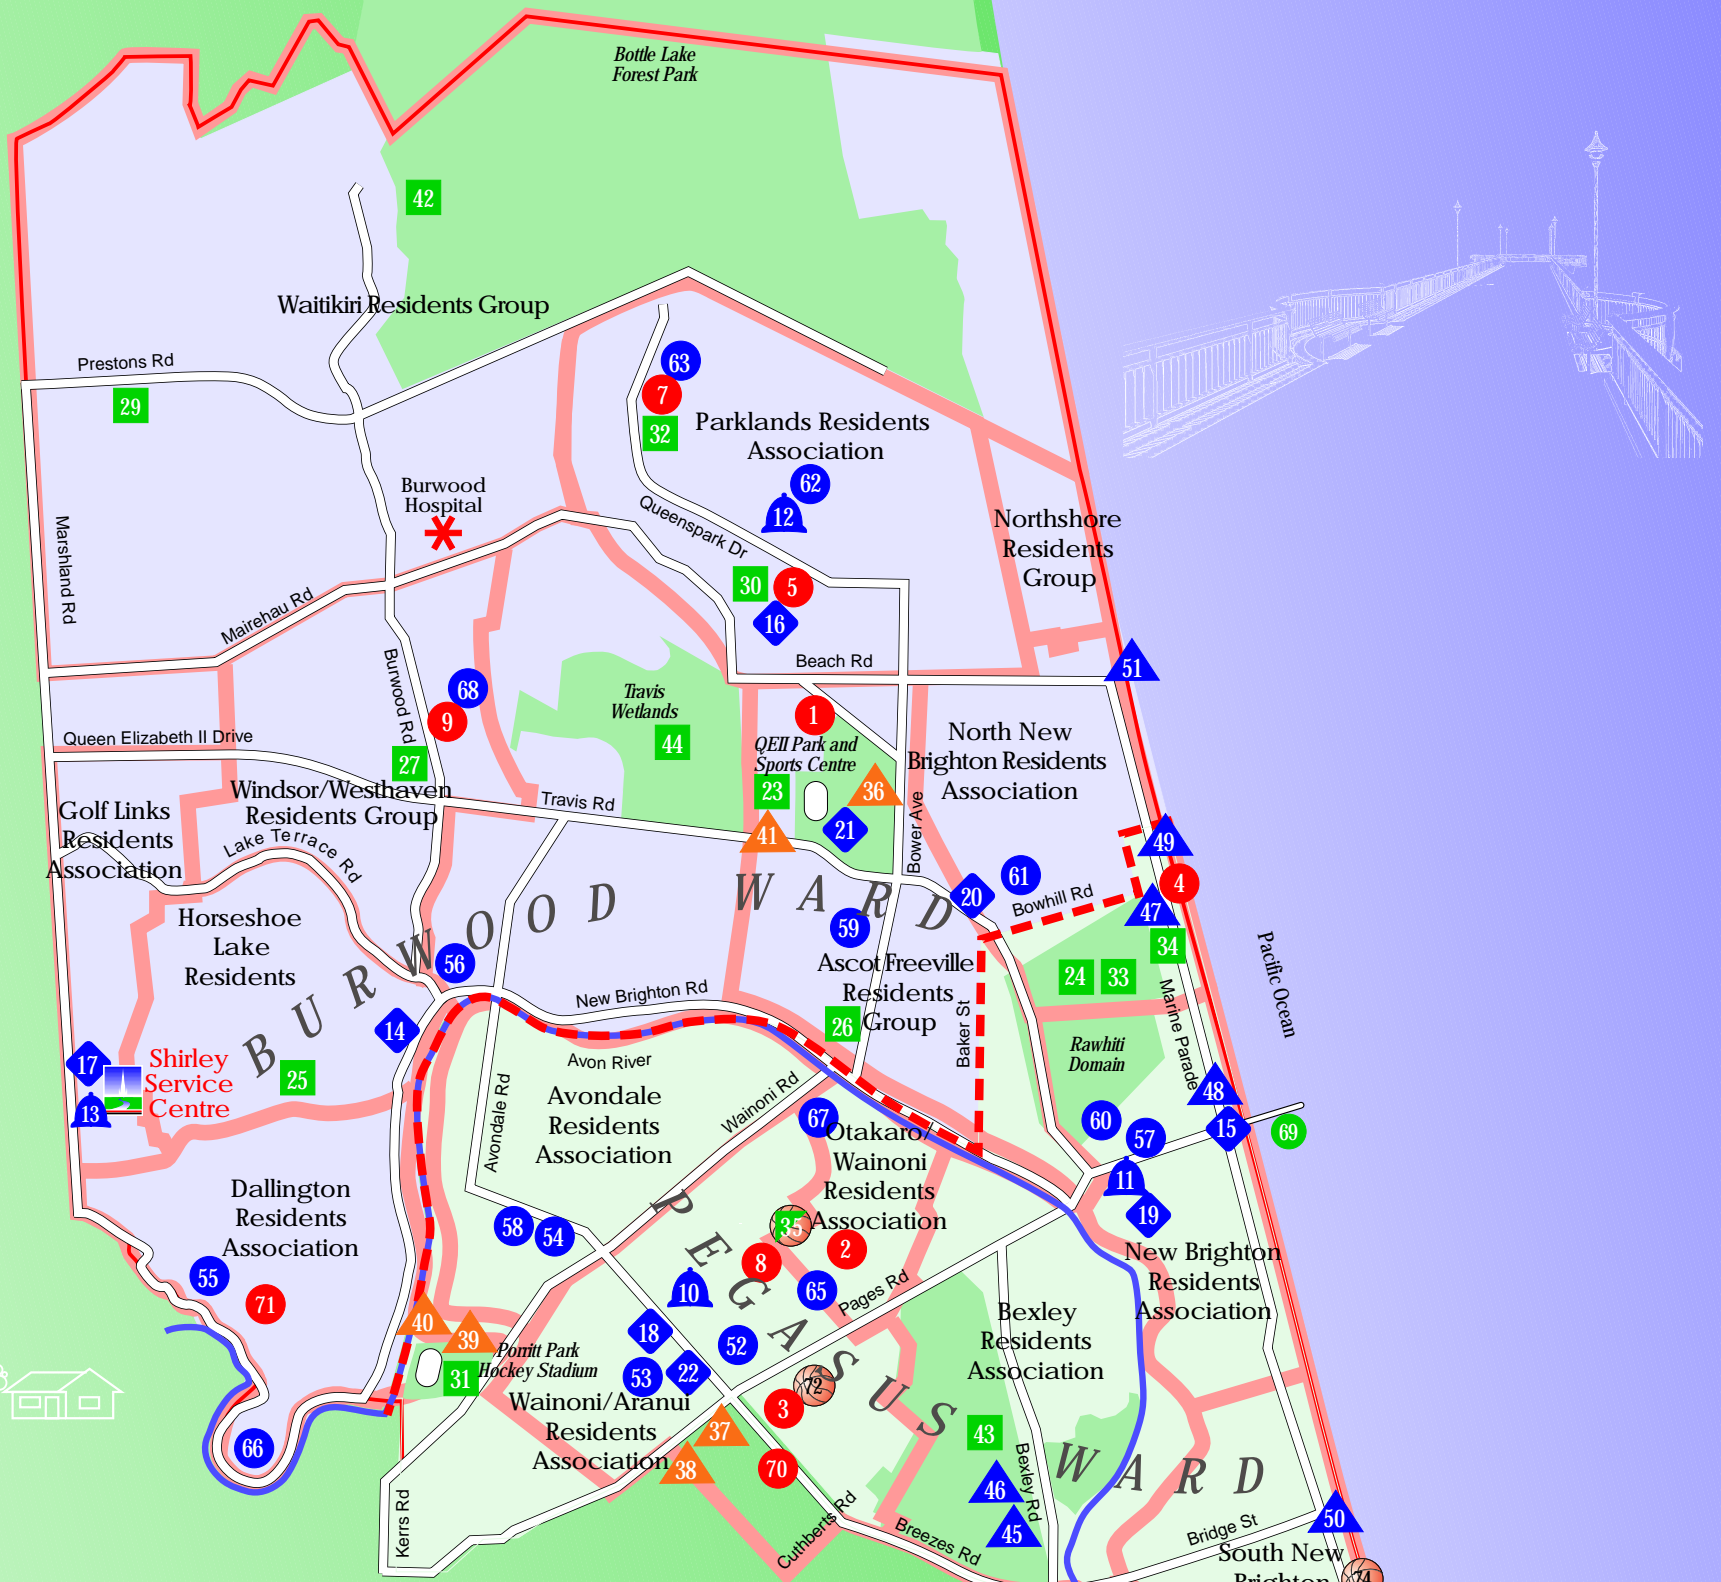

BURWOOD-PEGASUS COMMUNITY AMENITIES

Legend

1. **Burwood / Pegasus Residents' Associations.**
   Lists & contact number available from Shirley Service Centre
   Phone 385 3079
2. Ascot / Freeville Residents' Group
   - Avondale Residents' Association
   - Bexley Residents' Association
   - Dallington Residents' Association
   - Golf Links Residents' Association
   - Horseshoe Lake Residents' Group
   - New Brighton Residents' Association
   - North New Brighton Residents' Association
   - Northshore Residents' Association
   - Otakaro/Wainoni Residents' Group
   - Parklands Residents' Association
   - South New Brighton Residents' Association
   - Southshore Ratepayers' Association
   - Wainoni/Aranui Residents' Group
   - Waitikiri Residents' Group
   - Windsor/Westhaven Residents' Group
3. **Burwood / Pegasus Community Centres.**
   Lists & contact number available from Shirley Service Centre
   Phone 385 3079
4. 1 Ascot Community Centre, Ascot Avenue
   - 2 Aranui Recreation Centre, Wainoni Park, Hampshire Street
   - 3 Aranui Community Hall, 307 Breezes Road
   - 4 North New Brighton Community Centre, Marine Parade
   - 5 Parklands Community Hall, Parklands Reserve, Queenspark Drive
   - 6 South New Brighton Community Centre, South Brighton Domain, Beatty Street
   - 7 Queenspark School and Community Hall, Queenspark Drive
   - 8 Wainoni/Aranui Family Centre, Wainoni Park, Hampshire Street
   - 9 Windsor School and Community Hall, 170 Burwood Road
   - 10 Aranui/Wainoni Community Constable, 211a Breezes Rd
   - 11 New Brighton Police Station & Community Constable, 149 Seaview Rd
   - 12 North New Brighton/Parklands Community Constable, Parklands Shopping Centre, Queenspark Drive
   - 13 Shirley Community Constable, Shirley Service Centre, 36 Marshland Road
5. **Burwood Pegasus Community Activity Information:**
   Community Activities Staff
   Shirley Service Centre Phone 385 3079