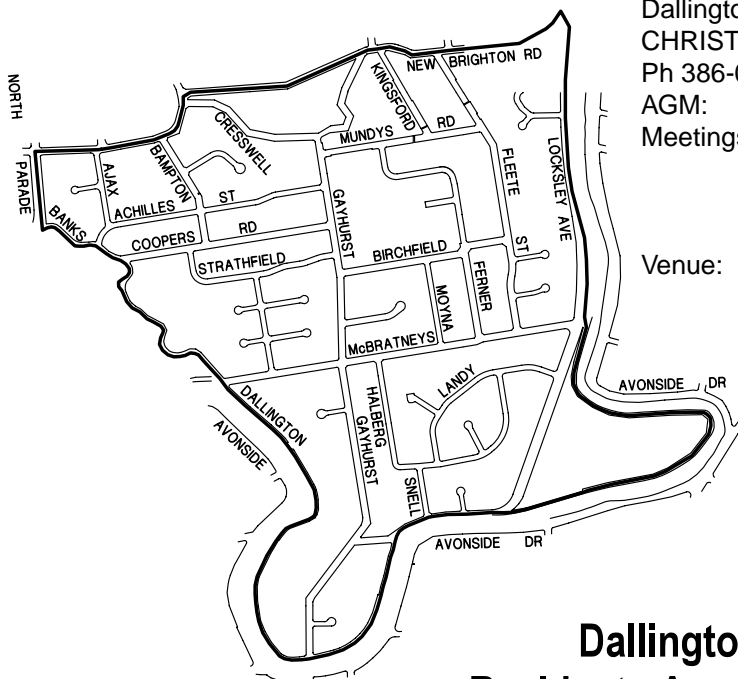

Dallington Residents Association