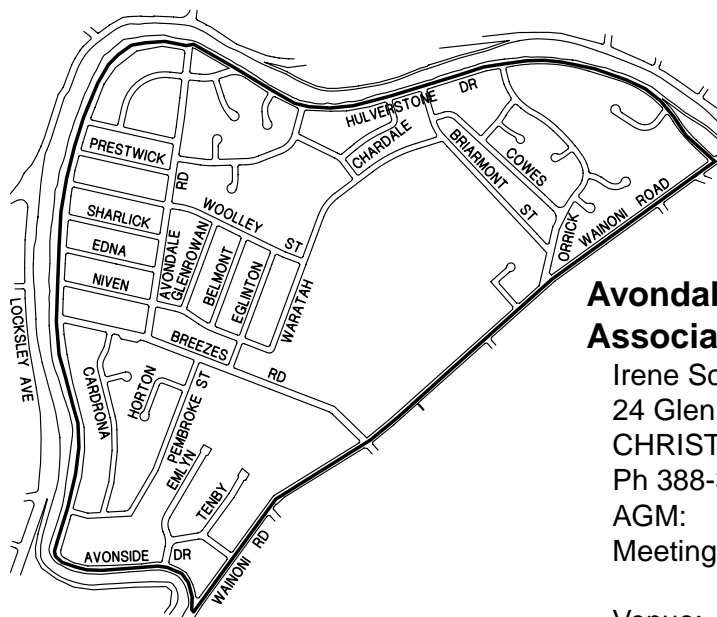

Residents' Groups cont'd ...

Avondale Residents' Association

Irene Scott
 24 Glenrowan Avenue
 CHRISTCHURCH 7
 Ph 388-3644
 AGM: 26 November
 Meetings: Varied (arranged around issues as they arise)
 Venue: Varied