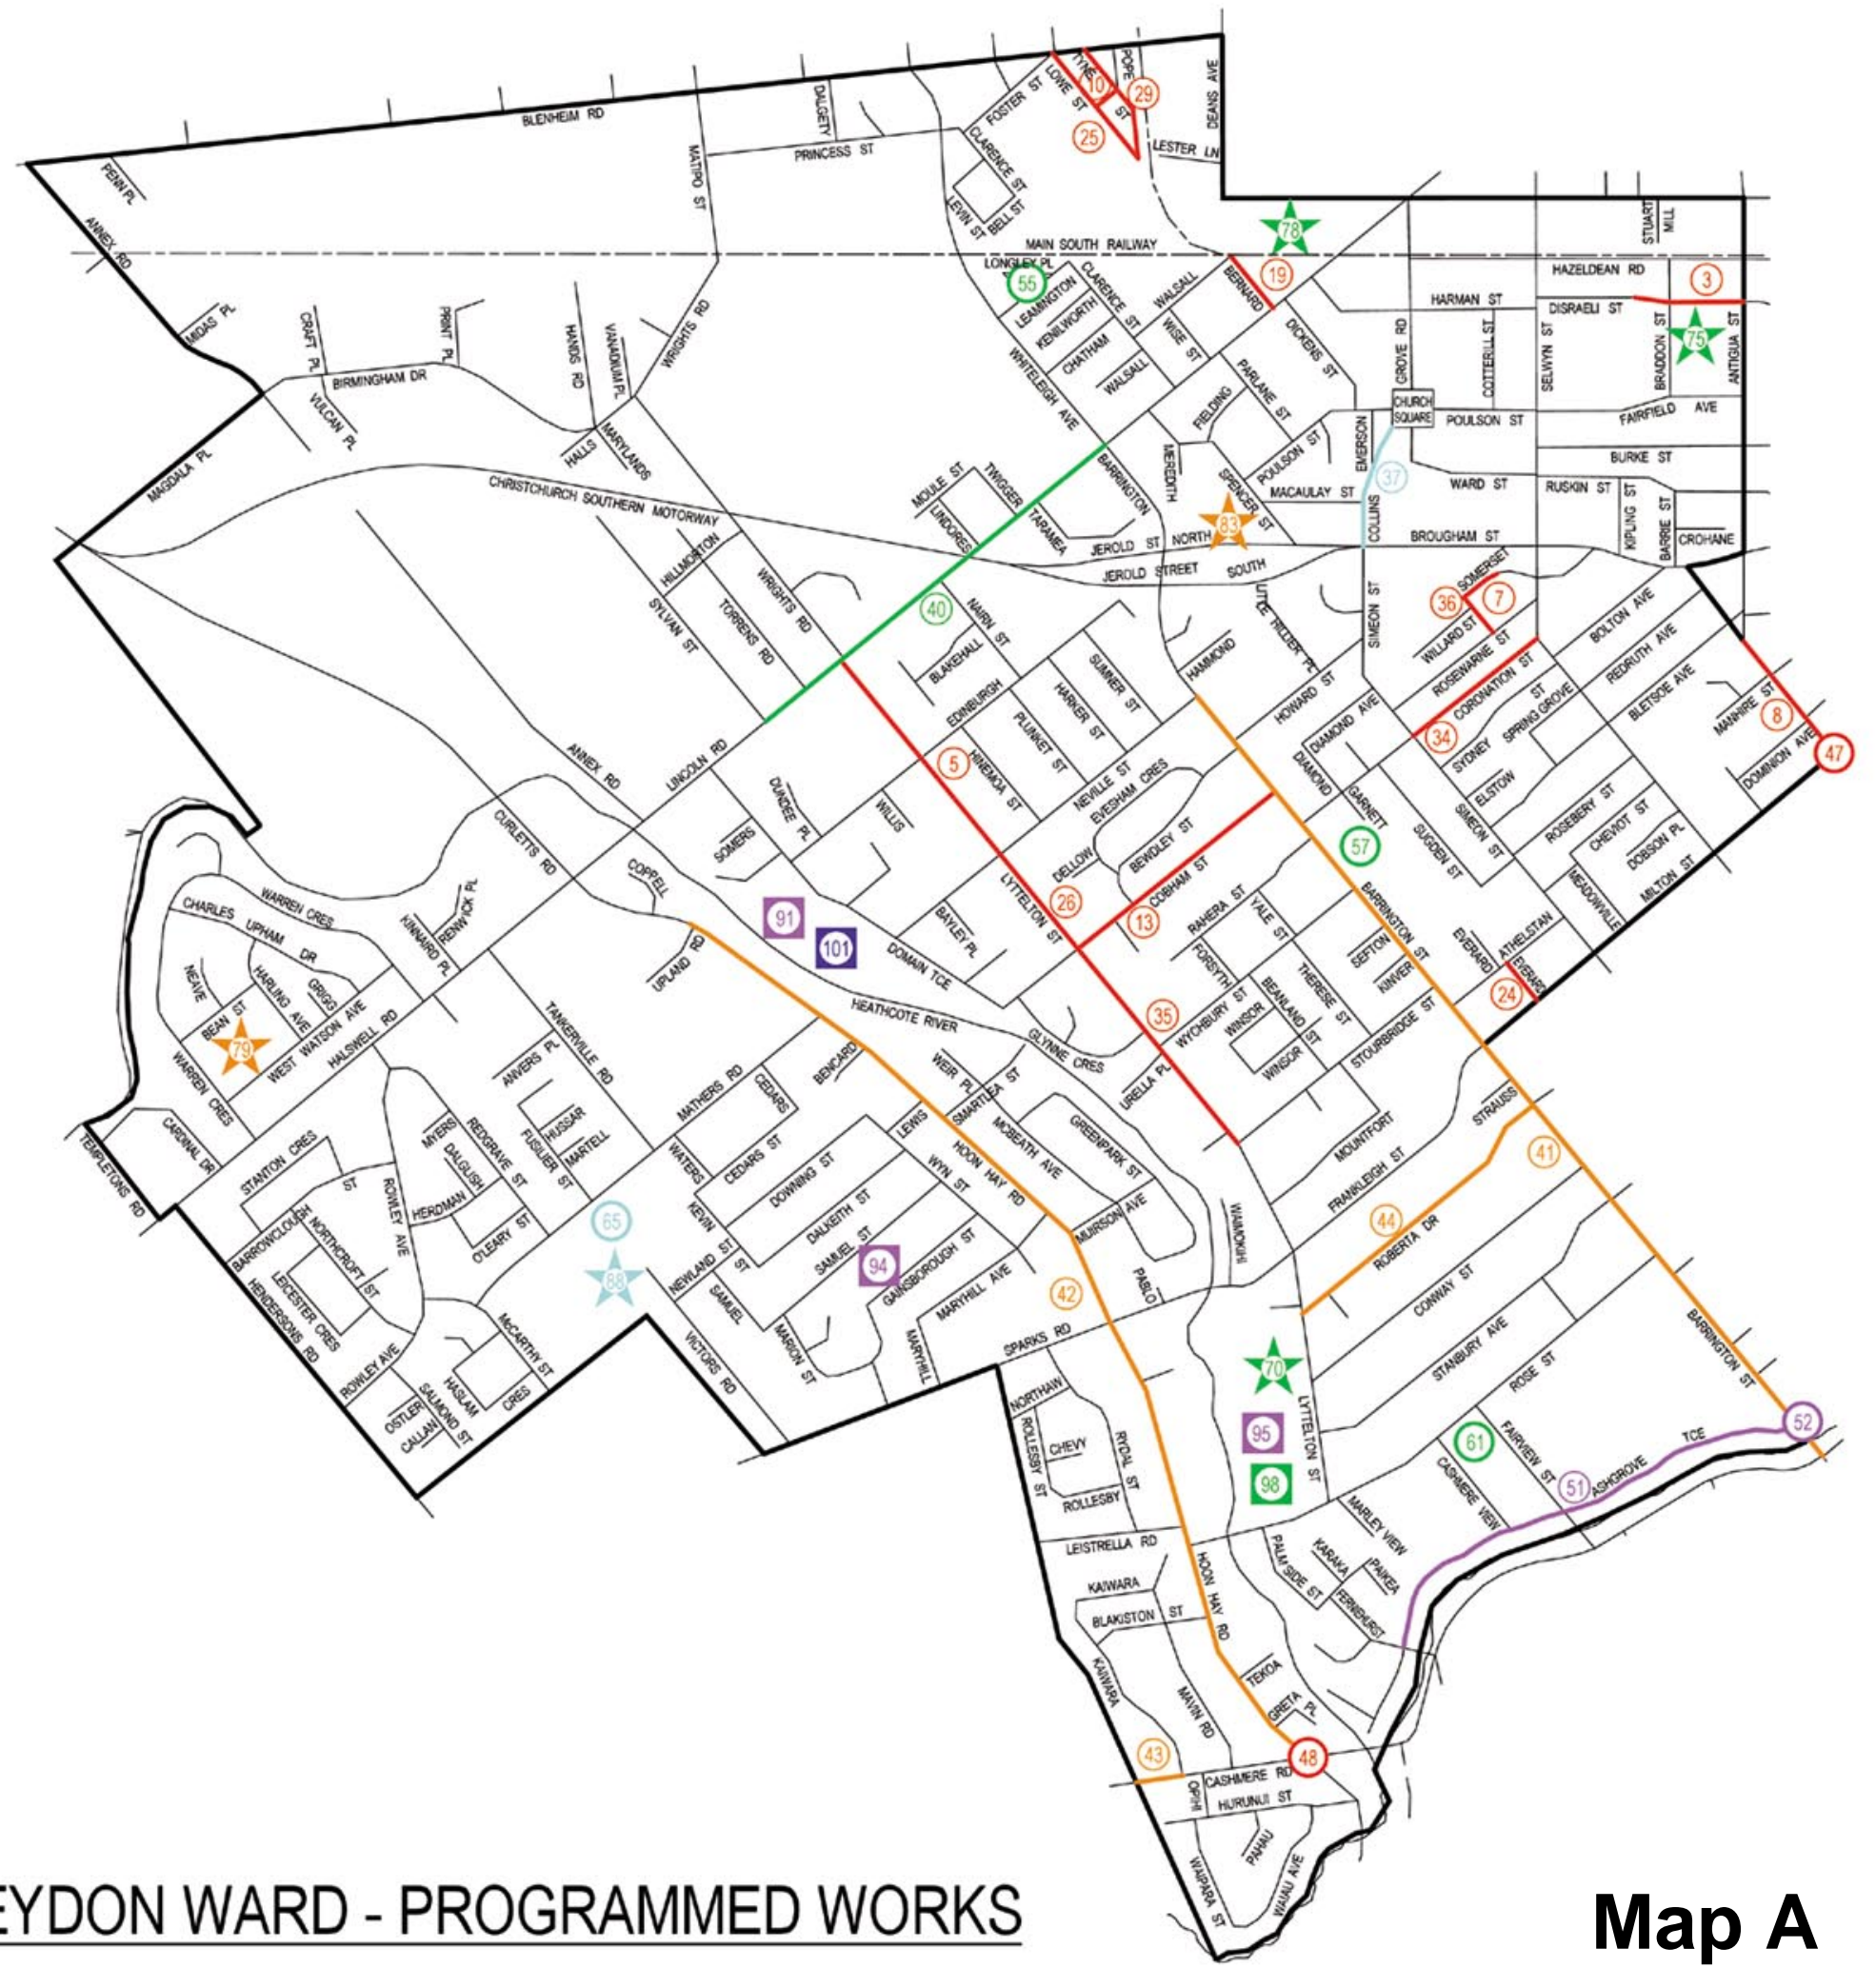

KEY

NOTE: For number references see schedule.

- Ward Boundary
- Kerb & Channel Renewals
- Kerb & Channel Enhancements
- Road Network Improvements
- Street Lighting Upgrade
- Safety Works N
- Neighbourhood Improvements Works N
- Playground Renewal N
- Playing Field Reconstruction N
- New Reserves Development ★
- Amenity Landscape / Planting Projects ★
- Drainage Work ★
- Pathways Formation N
- Playgrounds - New Installations N
- Irrigation Systems (New) N
- Buildings / Equipment Replacement N

SPREYDON WARD - PROGRAMMED WORKS

Map A