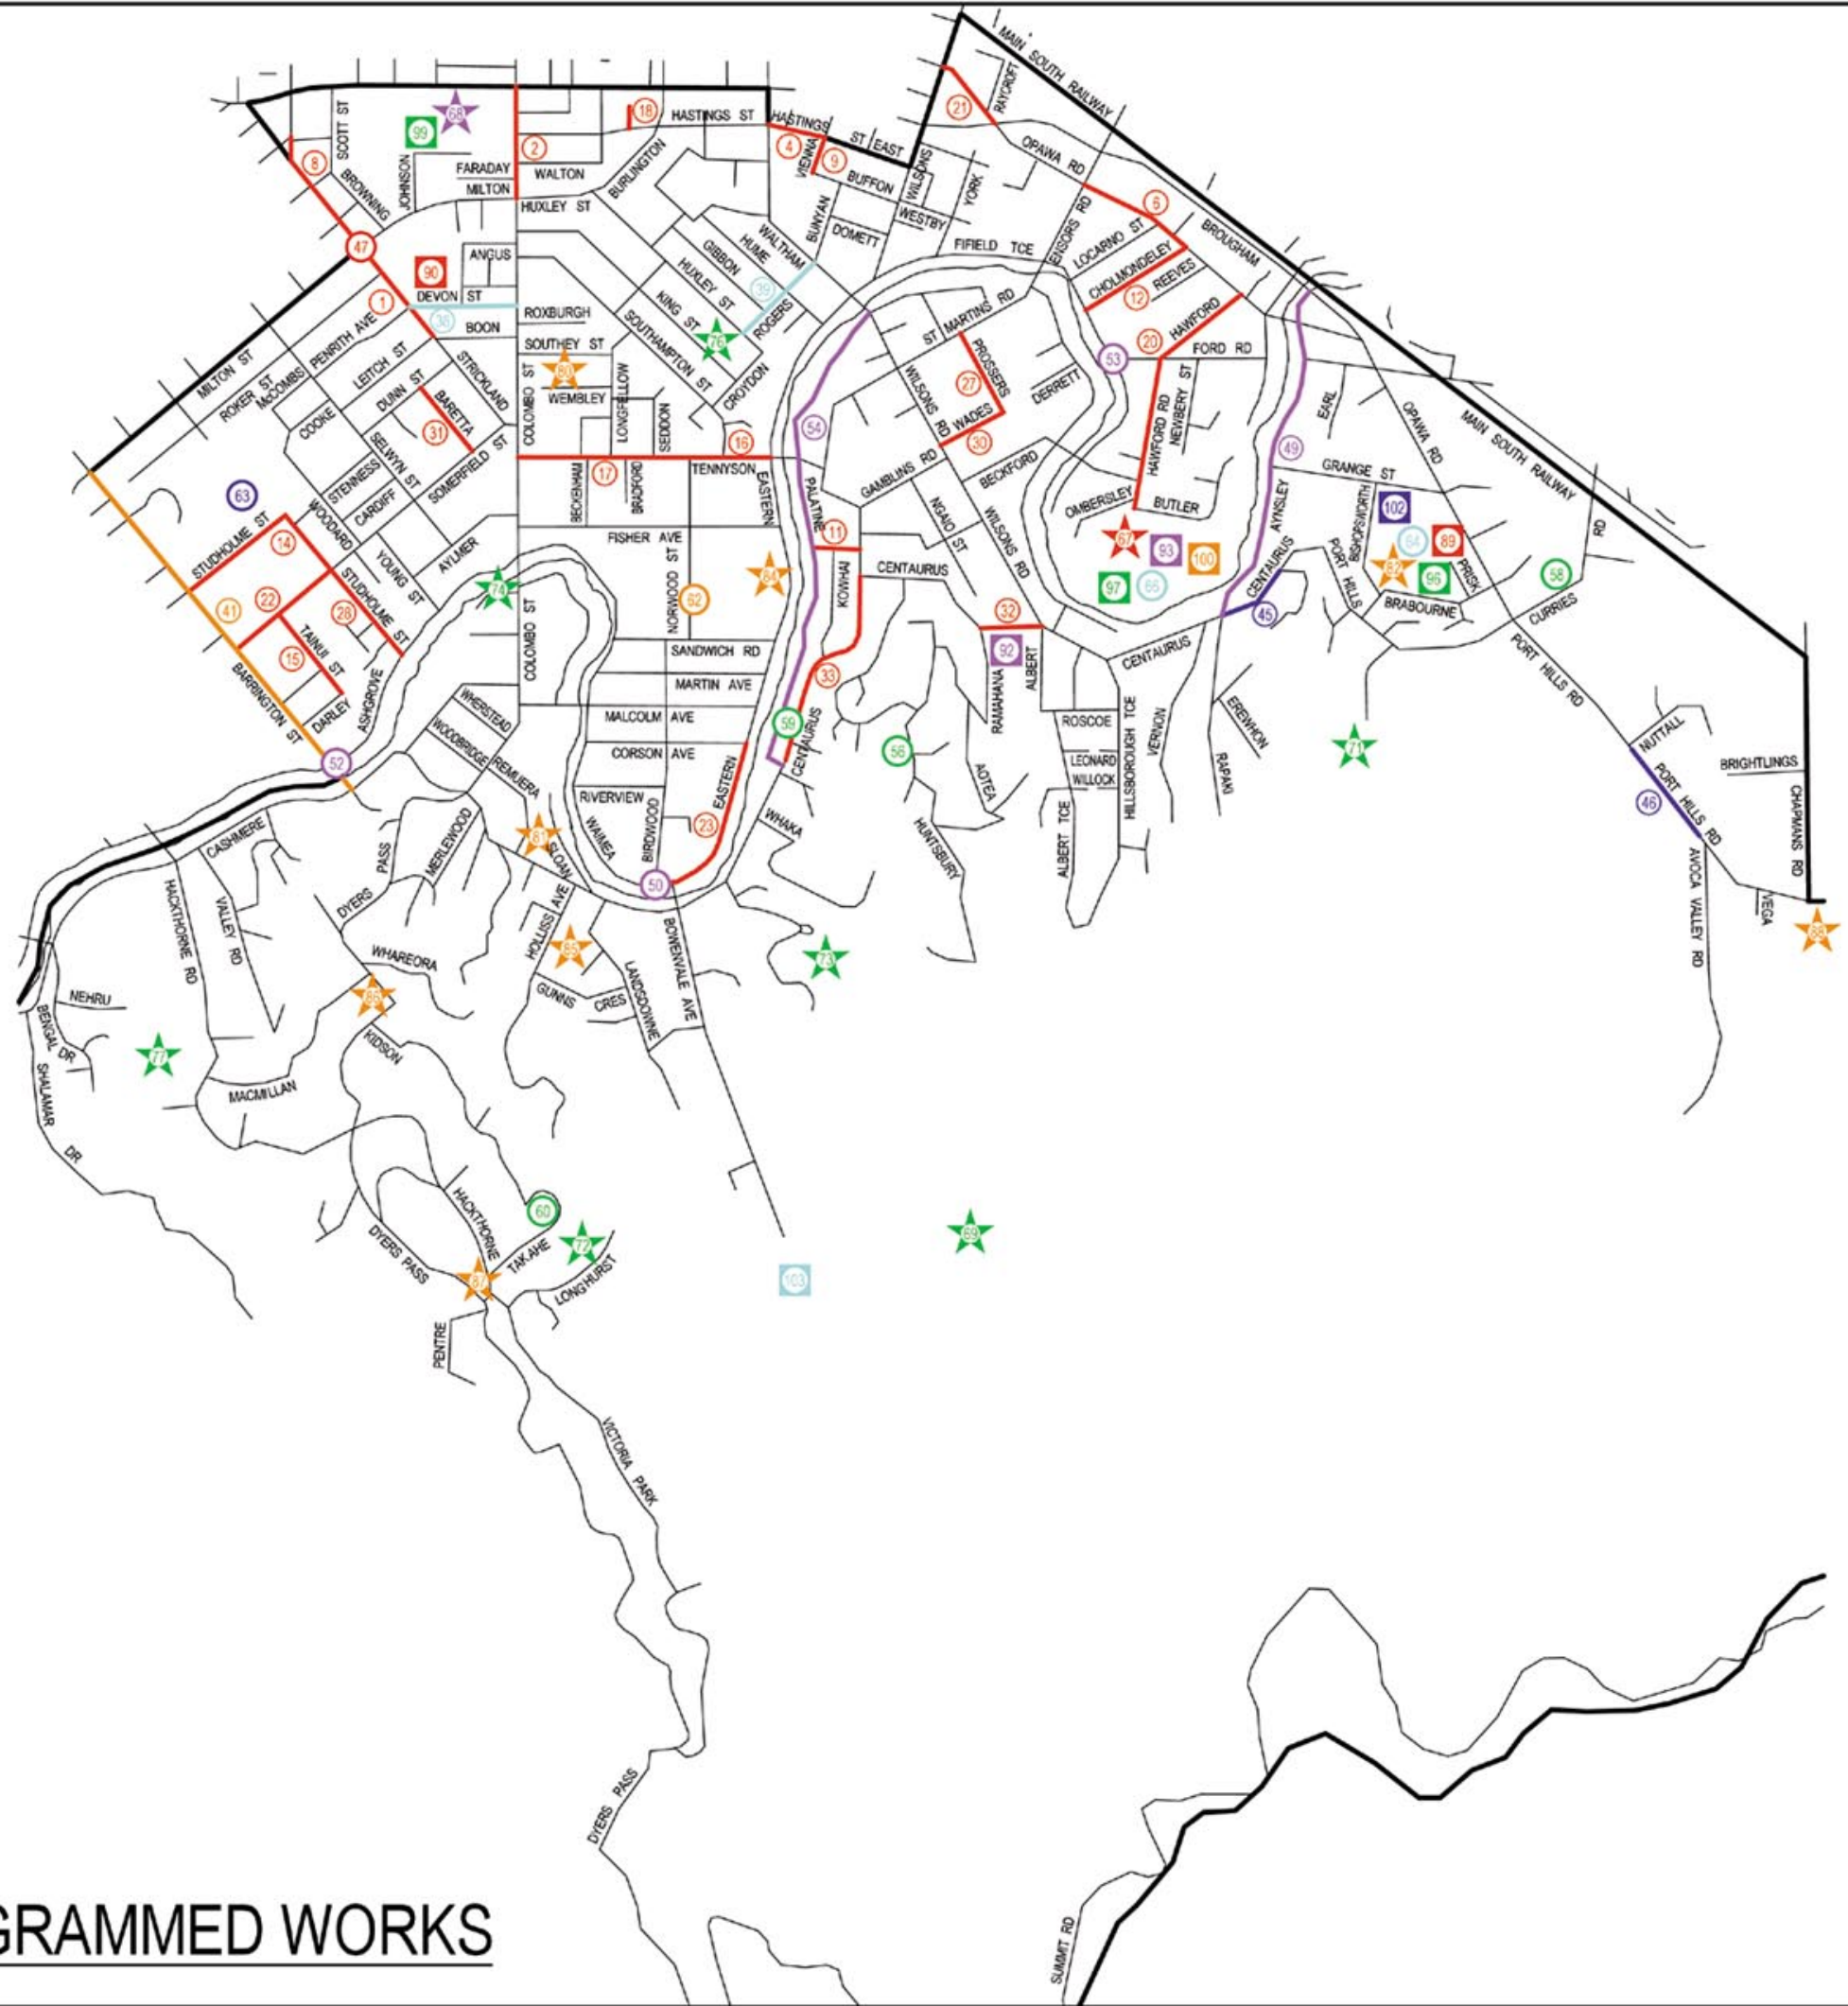

KEY

NOTE: For number references see schedule.

Ward Boundary	
Kerb & Channel Renewals	
Kerb & Channel Enhancements	
Street Lighting Upgrade	
New Construction / New Kerb & Channel / Paths	
Safety Works	
Neighbourhood Improvements Works	
Playground Renewal	
Fencing (Replacements)	
Irrigation Systems (Replacements)	
Playing Field Reconstruction	
Carpark / Driveway Reconstruction	
Pathways Renewals	
New Reserves Development	
Amenity Landscape / Planting Projects	
Drainage Work	
Pathways Formation	
Playgrounds - New Installations	
Irrigation Systems (New)	
Fencing (New)	
Buildings / Equipment Replacement	
Buildings / Equipment - New	

HEATHCOTE WARD - PROGRAMMED WORKS